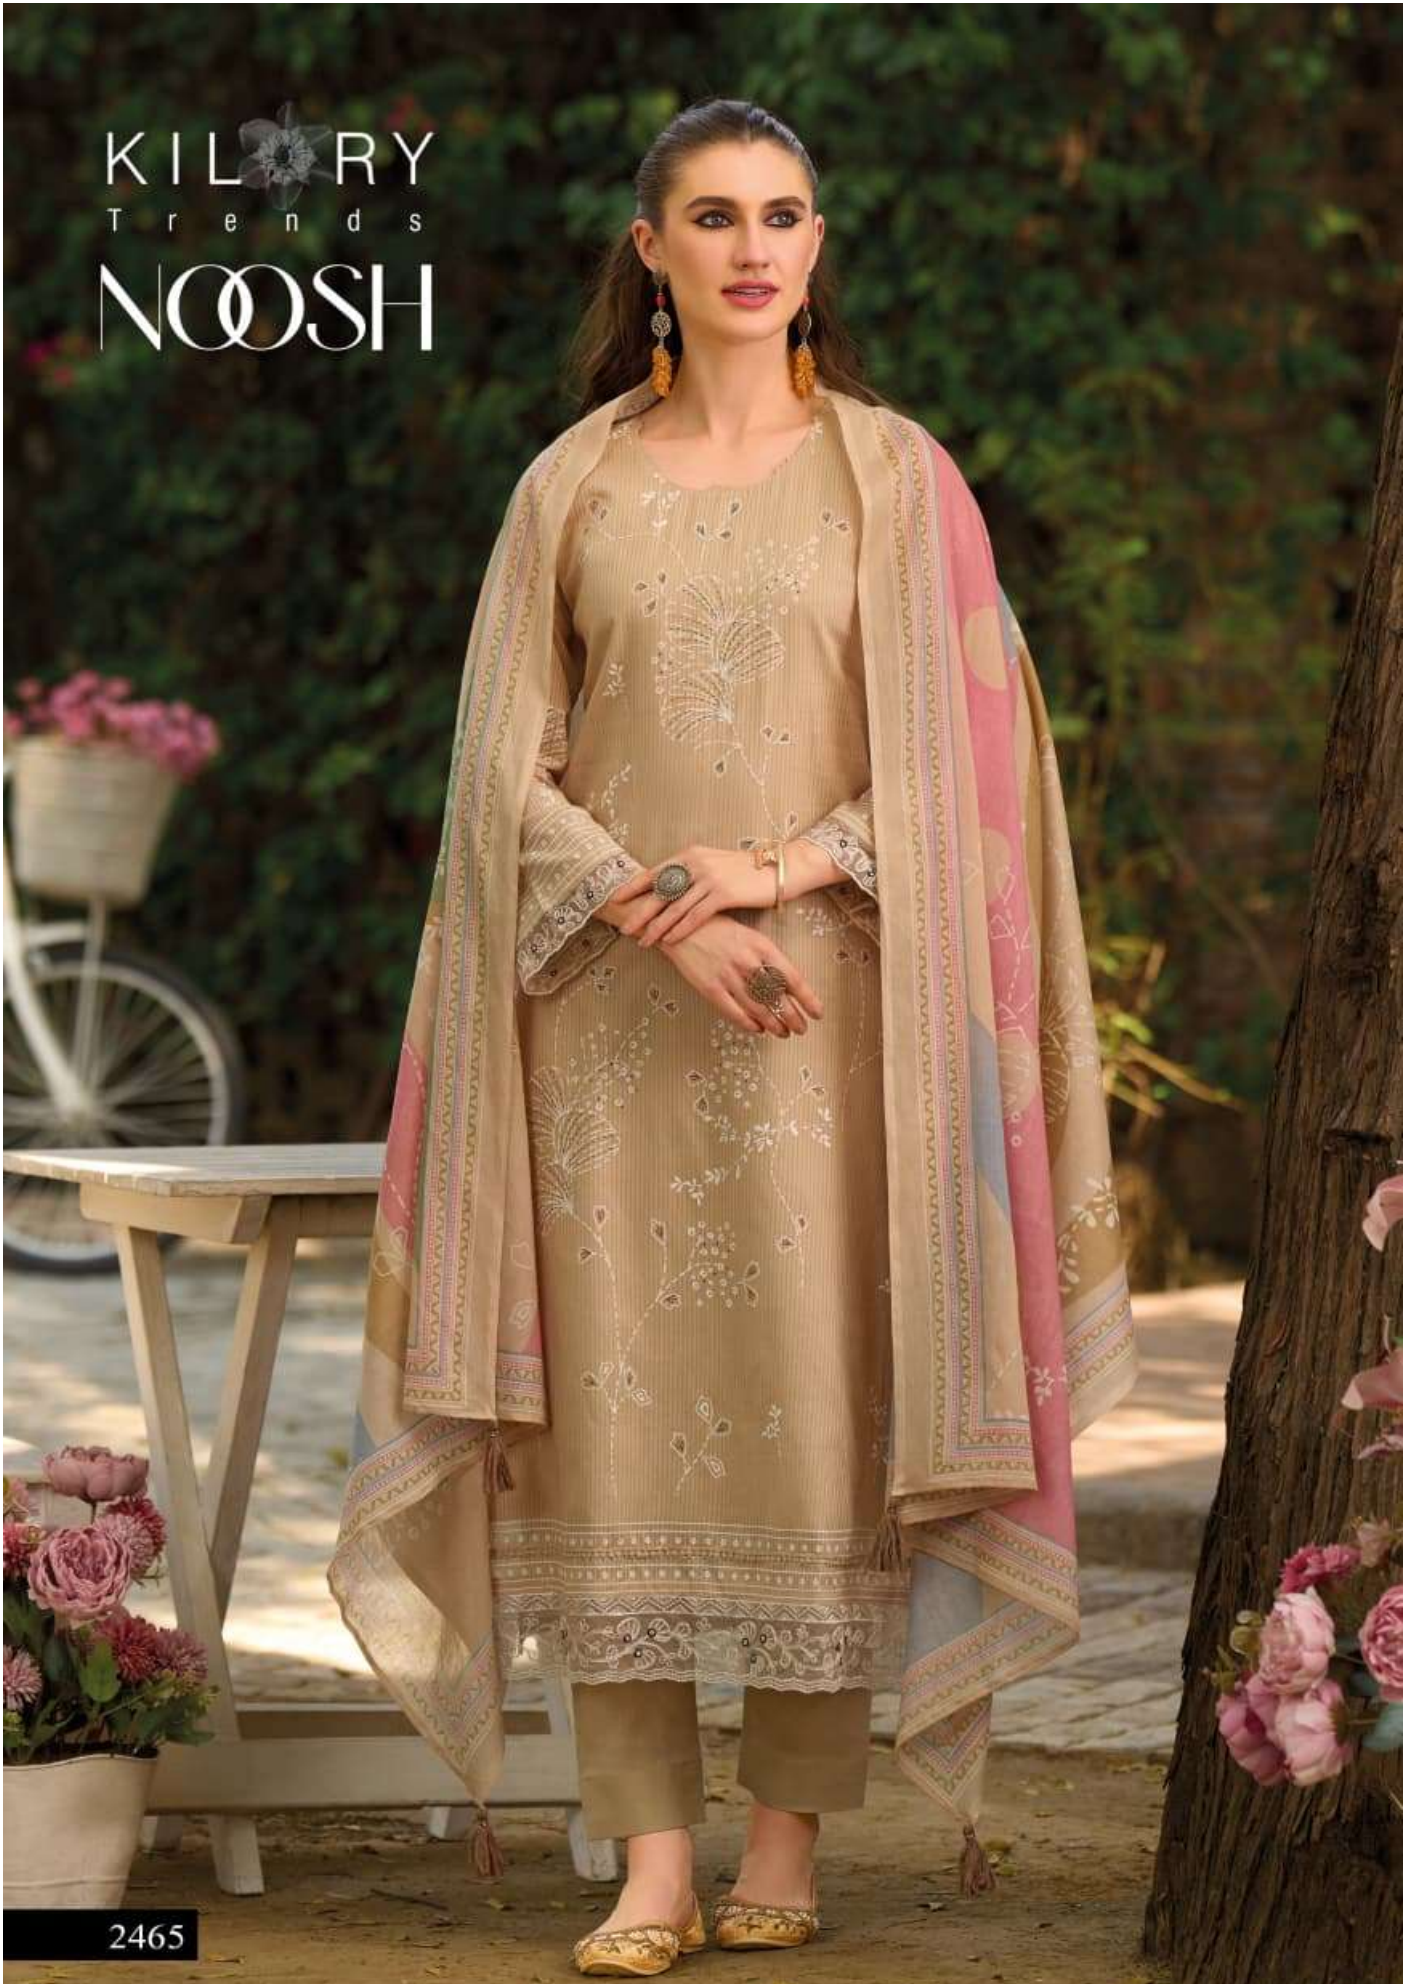

KILRY  
Trends  
NOOSH

2462

KILRY  
Trends  
NOOSH

2464

KILRY  
T r e n d s  
NOOSH

2462

KILRY  
Trends  
NOOSH

2461

KILRY  
Trends  
NOOSH

2463

KILORY  
Trends  
2463

KILRY  
Trends  
2465

KILRY  
Trends  
NOOSH

2466

KILRY  
T r e n d s  
NOOSH

2465

KILRY  
T r e n d s  
NOOSH

DESIGN.NO	PRICE	DESCRIPTION
2461	1099/-	<b>~ TOP ~</b>
2462	1099/-	SELF WEAVING LAWN COTTON KHADDI PRINTING WITH EMBROIDERY WORK ON DAMAN & SLEEVE WITH LACES
2463	1099/-	<b>~ BOTTOM ~</b>
2464	1099/-	PURE COTTON DYED
2465	1099/-	<b>~ DUPATTA ~</b>
2466	1099/-	PURE MUL-MUL COTTON DIGITAL PRINTING