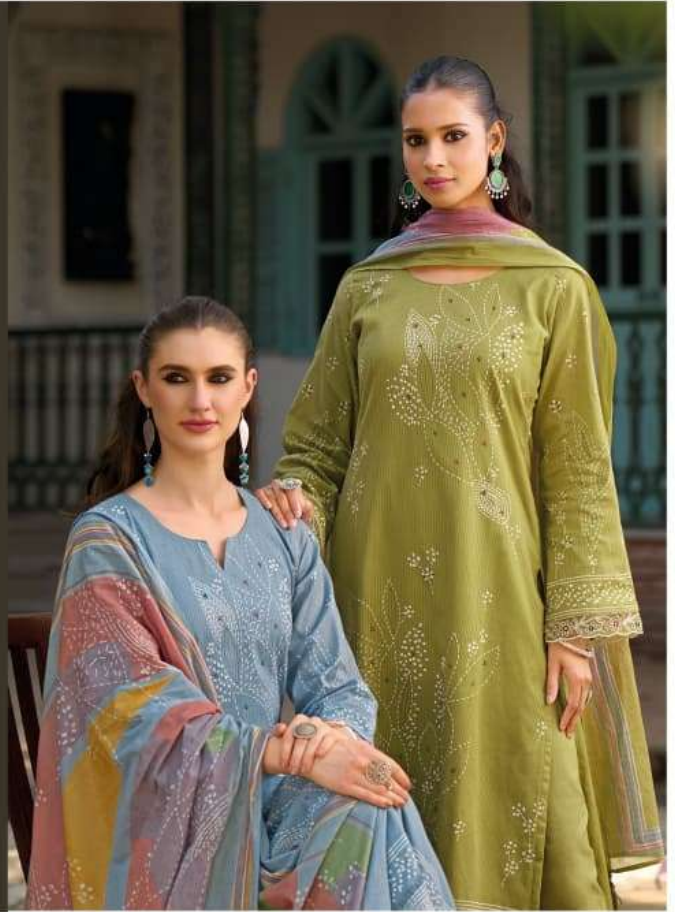

KILRY  
Trends  
NOOSH

2462

KILRY  
Trends  
NOOSH

2464

KILRY  
T r e n d s  
NOOSH

2462

KILRY  
Trends  
NOOSH

2461

KILRY  
Trends  
NOOSH

2463

KILORY  
Trends  
2463

KILRY  
Trends  
2465

KILRY  
Trends  
NOOSH

2466

KILRY  
T r e n d s  
NOOSH

2465

KILRY  
T r e n d s  
NOOSH

DESIGN.NO	PRICE	DESCRIPTION
2461	1099/-	<b>~ TOP ~</b>
2462	1099/-	SELF WEAVING LAWN COTTON KHADDI PRINTING WITH EMBROIDERY WORK ON DAMAN & SLEEVE WITH LACES
2463	1099/-	<b>~ BOTTOM ~</b>
2464	1099/-	PURE COTTON DYED
2465	1099/-	<b>~ DUPATTA ~</b>
2466	1099/-	PURE MUL-MUL COTTON DIGITAL PRINTING