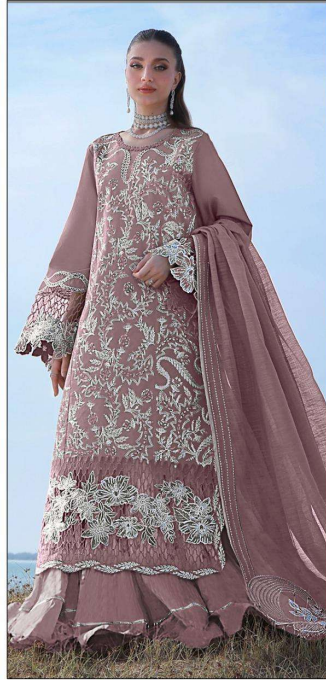

ELAN™
STUDIO

READYMADE COLLECTION
XL-XXL

TOP - CAMBRIC COTTON HEAVY EMBROIDERED
WITH RIBBIT PEARLS
PLAZO - CAMBRIC COTTON
DUPATTA - MAL COTTON HEAVY EMBROIDERED

E - 19 A

E - 19 B

E - 19 C

E - 19 D

ELAN™
STUDIO

**READYMADE COLLECTION
XL-XXL**

**TOP - CAMBRIC COTTON HEAVY EMBROIDERED
WITH RIBIT PEARLS**

PLAZO - CAMBRIC COTTON

DUPATTA - MAL COTTON HEAVY EMBROIDERED

E - 19 D

ELAN™
STUDIO

**READYMADE COLLECTION
XL-XXL**

**TOP - CAMBRIC COTTON HEAVY EMBROIDERED
WITH RIBIT PEARLS**

PLAZO - CAMBRIC COTTON

DUPATTA - MAL COTTON HEAVY EMBROIDERED

E - 19 C

ELAN™
STUDIO

**READYMADE COLLECTION
XL-XXL**

**TOP - CAMBRIC COTTON HEAVY EMBROIDERED
WITH RIBIT PEARLS**