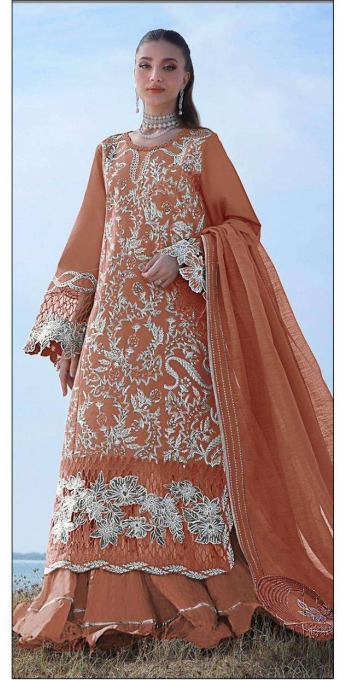

ELAN™
STUDIO

READYMADE COLLECTION
XL-XXL

TOP - CAMBRIC COTTON HEAVY EMBROIDERED
WITH RIBBIT PEARLS
PLAZO - CAMBRIC COTTON
DUPATTA - MAL COTTON HEAVY EMBROIDERED

E - 19 A

E - 19 B

E - 19 C

E - 19 D

ELAN™
STUDIO

**READYMADE COLLECTION
XL-XXL**

**TOP - CAMBRIC COTTON HEAVY EMBROIDERED
WITH RIBIT PEARLS**

PLAZO - CAMBRIC COTTON

DUPATTA - MAL COTTON HEAVY EMBROIDERED

E - 19 D

ELAN™
STUDIO

**READYMADE COLLECTION
XL-XXL**

**TOP - CAMBRIC COTTON HEAVY EMBROIDERED
WITH RIBIT PEARLS**

PLAZO - CAMBRIC COTTON

DUPATTA - MAL COTTON HEAVY EMBROIDERED

E - 19 C

ELAN™
STUDIO

**READYMADE COLLECTION
XL-XXL**

**TOP - CAMBRIC COTTON HEAVY EMBROIDERED
WITH RIBIT PEARLS**