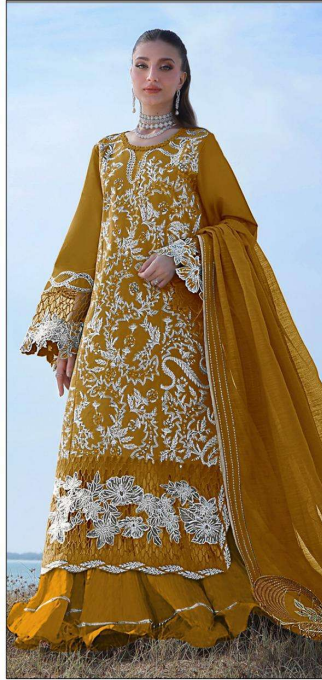

ELAN™
STUDIO

READYMADE COLLECTION
XL-XXL

TOP - CAMBRIC COTTON HEAVY EMBROIDERED
WITH RIBBIT PEARLS
PLAZO - CAMBRIC COTTON
DUPATTA - MAL COTTON HEAVY EMBROIDERED

E - 19 A

E - 19 B

E - 19 C

E - 19 D

ELAN™
STUDIO

**READYMADE COLLECTION
XL-XXL**

**TOP - CAMBRIC COTTON HEAVY EMBROIDERED
WITH RIBIT PEARLS**

PLAZO - CAMBRIC COTTON

DUPATTA - MAL COTTON HEAVY EMBROIDERED

E - 19 D

ELAN™
STUDIO

**READYMADE COLLECTION
XL-XXL**

**TOP - CAMBRIC COTTON HEAVY EMBROIDERED
WITH RIBIT PEARLS**

PLAZO - CAMBRIC COTTON

DUPATTA - MAL COTTON HEAVY EMBROIDERED

E - 19 C

ELAN™
STUDIO

**READYMADE COLLECTION
XL-XXL**

**TOP - CAMBRIC COTTON HEAVY EMBROIDERED
WITH RIBIT PEARLS**