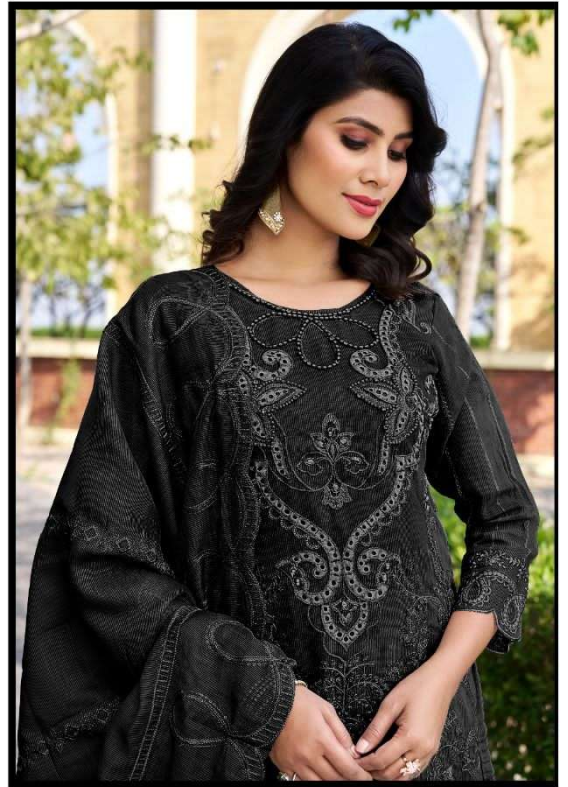

**Bilqis**<sup>TM</sup>  
By Bilgi Sult's  
PAKISTANI CONCEPT

**READYMADE COLLECTION  
XL-XXL**

**TOP - FOX GEORGETTE HEAVY EMBROIDERED  
WITH HANDWORK**

**PLAZO - FRENCH SILK WITH EMB LACE**

**DUPATTA - FOX GEORGETTE HEAVY EMBROIDERED**

**B - 245 G**

**READYMADE COLLECTION  
XL-XXL**

**TOP - FOX GEORGETTE HEAVY EMBROIDERED  
WITH HANDWORK**

**PLAZO - FRENCH SILK WITH EMB LACE**

**DUPATTA - FOX GEORGETTE HEAVY EMBROIDERED**

**B - 245 E**

**Bilqis**<sup>™</sup>  
By Bilgi Sult's  
PAKISTANI CONCEPT

**READYMADE COLLECTION  
XL-XXL**

**TOP - FOX GEORGETTE HEAVY EMBROIDERED  
WITH HANDWORK**

**PLAZO - FRENCH SILK WITH EMB LACE**

**DUPATTA - FOX GEORGETTE HEAVY EMBROIDERED**

**B - 245 F**

**READYMADE COLLECTION  
XL-XXL**

**TOP - FOX GEORGETTE HEAVY EMBROIDERED  
WITH HANDWORK**

**PLAZO - FRENCH SILK WITH EMB LACE**

**DUPATTA - FOX GEORGETTE HEAVY EMBROIDERED**

**B - 245 I**

**Bilqis**<sup>™</sup>  
By Bilgi Sult's  
PAKISTANI CONCEPT