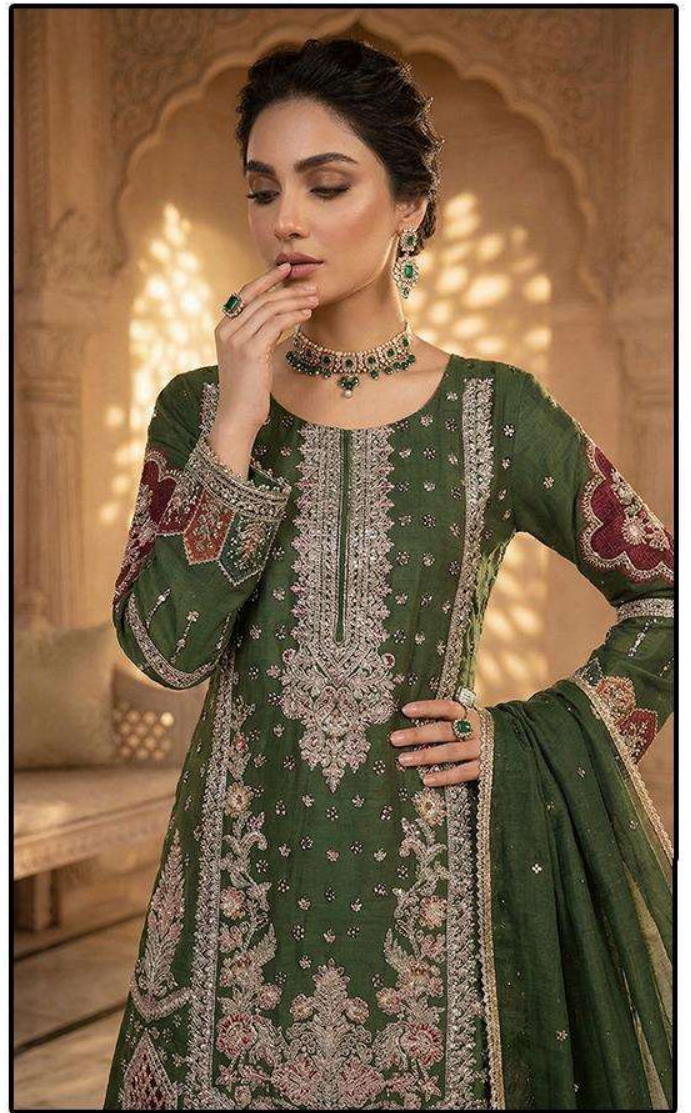

HF-719 A

Top :- Heavy Chiffon

Bottom :- Heavy Chiffon

Dupatta :- Heavy Chiffon

CARE INSTRUCTIONS

DRY CLEAN RECOMMENDED

DO NOT USE ANY TYPE OF BLEACH OR STAIN REMOVING CHEMICALS

DO NOT OVER EXPOSE DAMP FABRIC TO STRONG SUNLIGHT

IRON AT MODERATE TEMPERATURE

HOOR TEX

HF-719 B

Top :- Heavy Chiffon

Bottom :- Heavy Chiffon

Dupatta :- Heavy Chiffon

CARE INSTRUCTIONS

DRY CLEAN RECOMMENDED