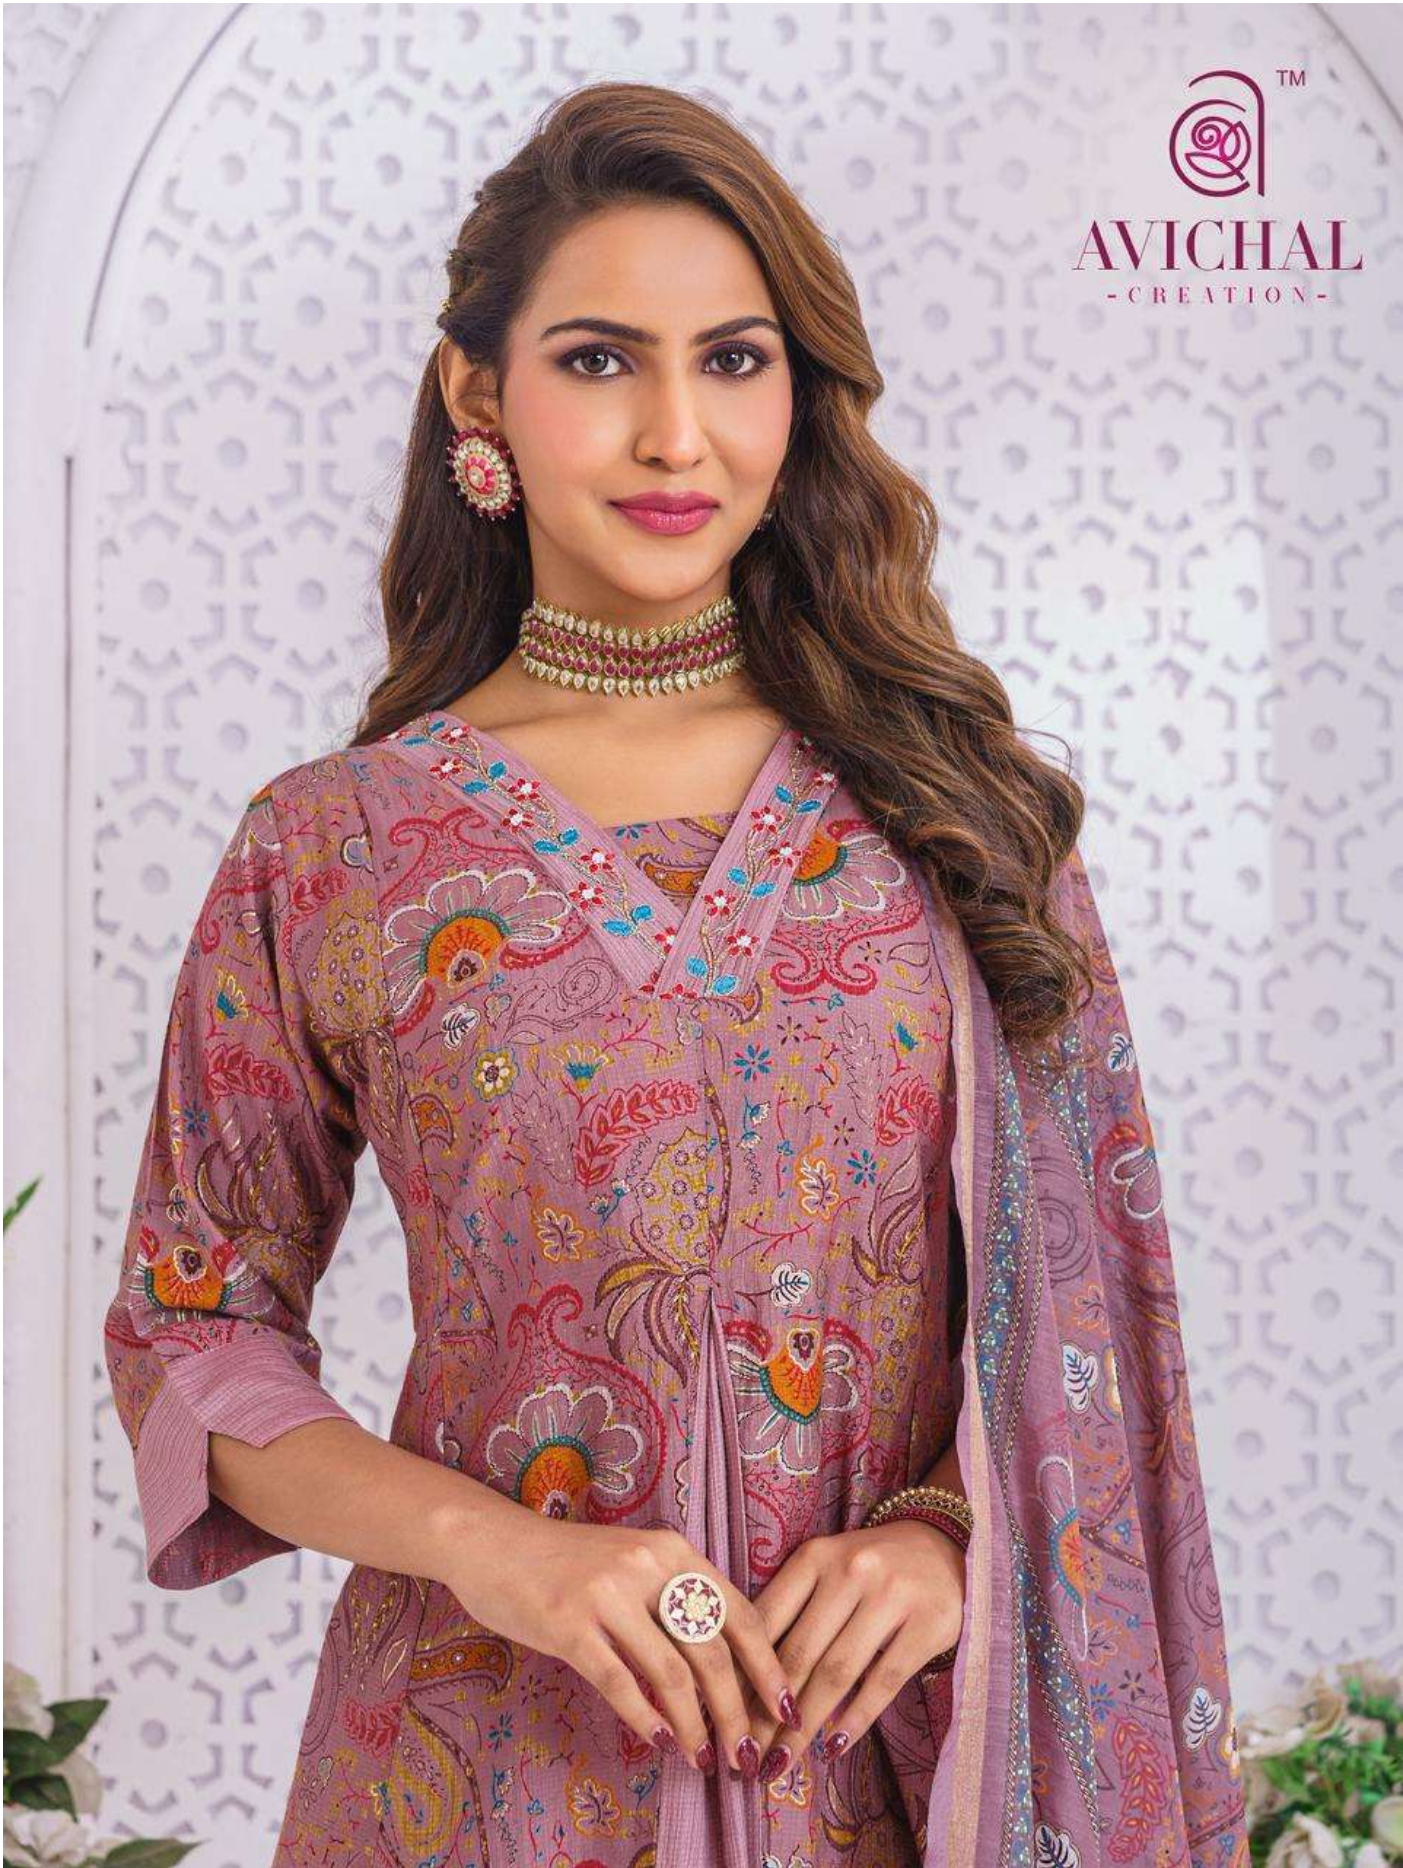

**AVICHAL**  
- CREATION -

**AVICHAL**  
- CREATION -

**AVICHAL**  
- CREATION -

**AVICHAL**  
- CREATION -

**AVICHAL**  
- CREATION -

**AVICHAL**  
- CREATION -

**D.NO. :- 1065 (GREEN)**

TOP :- BARLIN PRINT

BOTTOM :- BARLIN DYED

DUPATTA :- DIGITAL PRINT

INNER :- WITH COTTON INNER

**AVICHAL**  
- CREATION -

**AVICHAL**  
- CREATION -