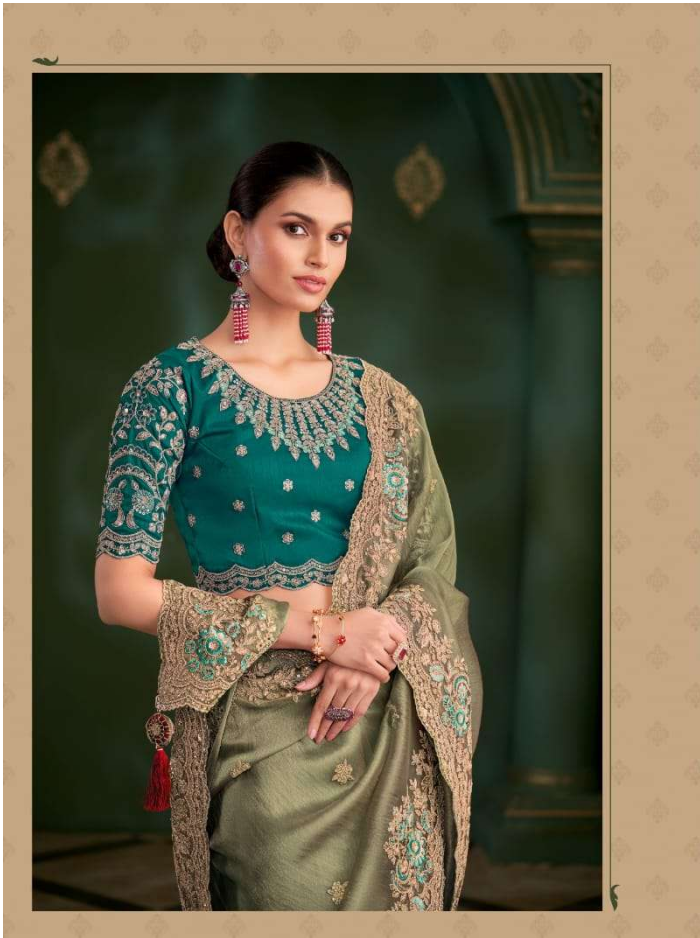

THE ETERNAL GEMS  
**SARVA**   
Hit Designs....

**TFH**  
THE FASHION HUB

SRV-211 B

**TFH**  
THE FASHION HUB

SRV-205 A

**TFH**  
THE FASHION HUB

SRV-205 B

THE ETERNAL GEMS  
**SARVA**   
Hit Designs....

TFH  
THE FASHION HUB

TFH  
THE FASHION HUB

SRV-207 A

**TFH**  
THE FASHION HUB

SRV-206 B

**TFH**  
THE FASHION HUB

SRV-211 A

**TFH**  
THE FASHION HUB