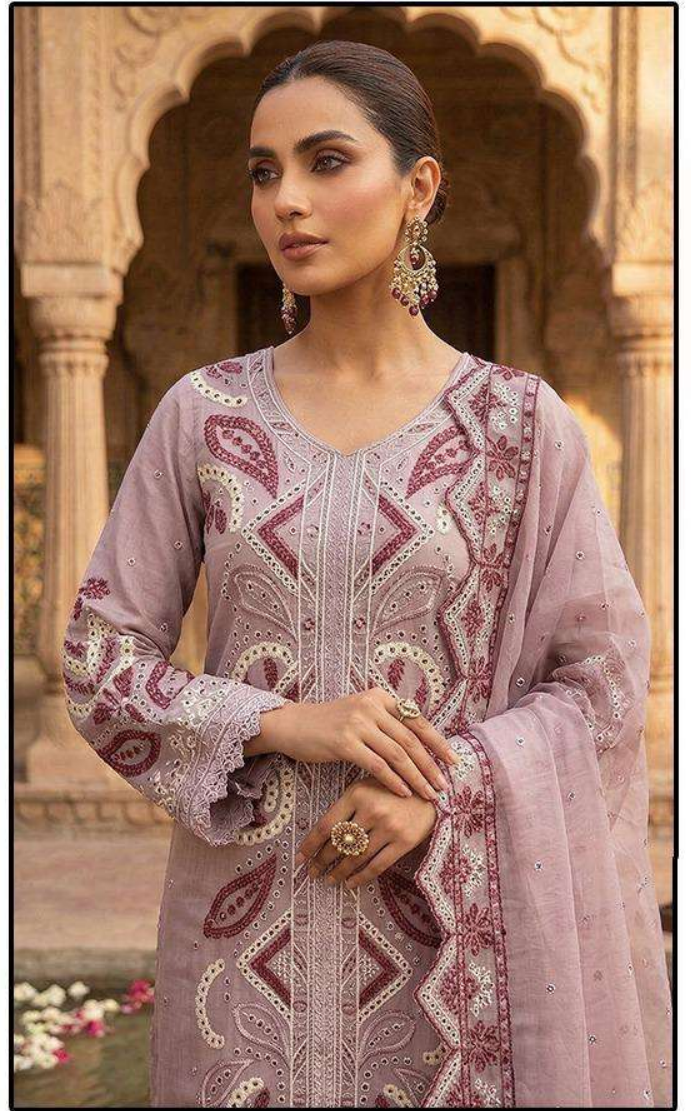

HF-712 B

Top :- Heavy Slub Armani
Bottom :- Heavy Slub Armani
Dupatta :- Heavy Slub Armani

CARE INSTRUCTIONS

DRY CLEAN RECOMMENDED
DO NOT USE ANY TYPE OF BLEACH OR STAIN REMOVING CHEMICALS
DO NOT OVER EXPOSE DAMP FABRIC TO STRONG SUNLIGHT
IRON AT MODERATE TEMPERATURE

HOOR TEX