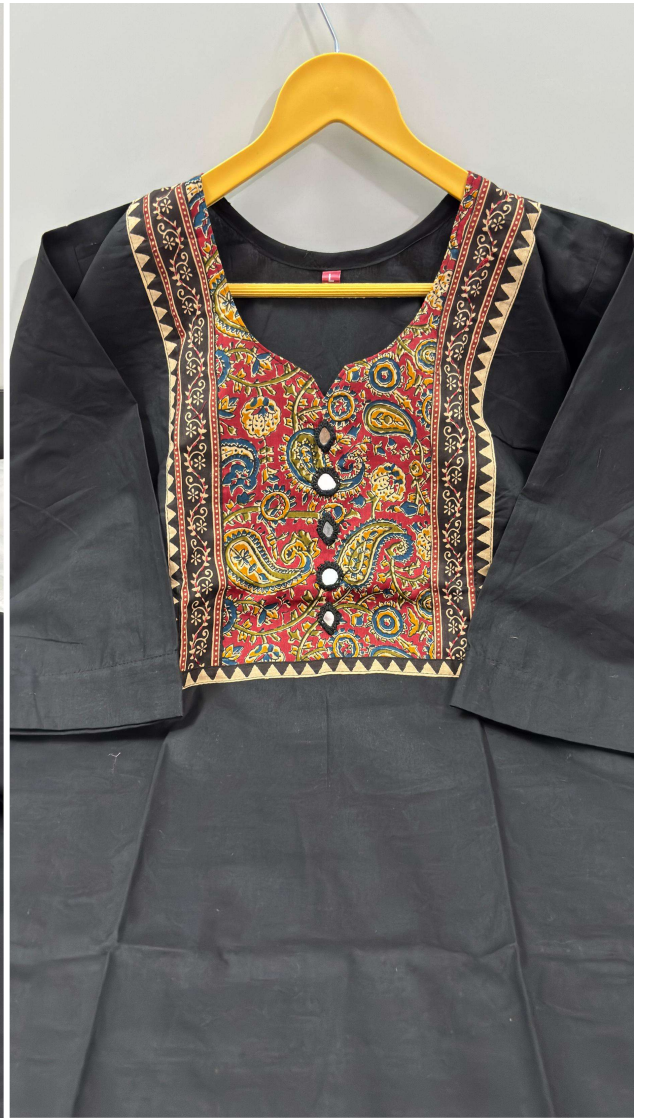

Size: M to 5XL

Cotton Kurti Plazzo
Size: M to 5XL
BLACK COLOR
AJRAKH PRINT
WITH HAND MIRROR

Cotton Kurti Plazzo
Size: M to 5XL
BLACK COLOR
AJRAKH PRINT
WITH HAND MIRROR

Cotton Kurti Plazzo
Size: M to 5XL
BLACK COLOR
AJRAKH PRINT
WITH HAND MIRROR

Cotton Kurti Plazzo
Size: M to 5XL
BLACK COLOR
AJRAKH PRINT
WITH HAND MIRROR

Cotton Kurti Plazzo
Size: M to 5XL
BLACK COLOR
AJRAKH PRINT
WITH HAND MIRROR

Size: M to 5XL

Size: M to 5XL

Size: M to 5XL

Size: M to 5XL

Size: M to 5XL