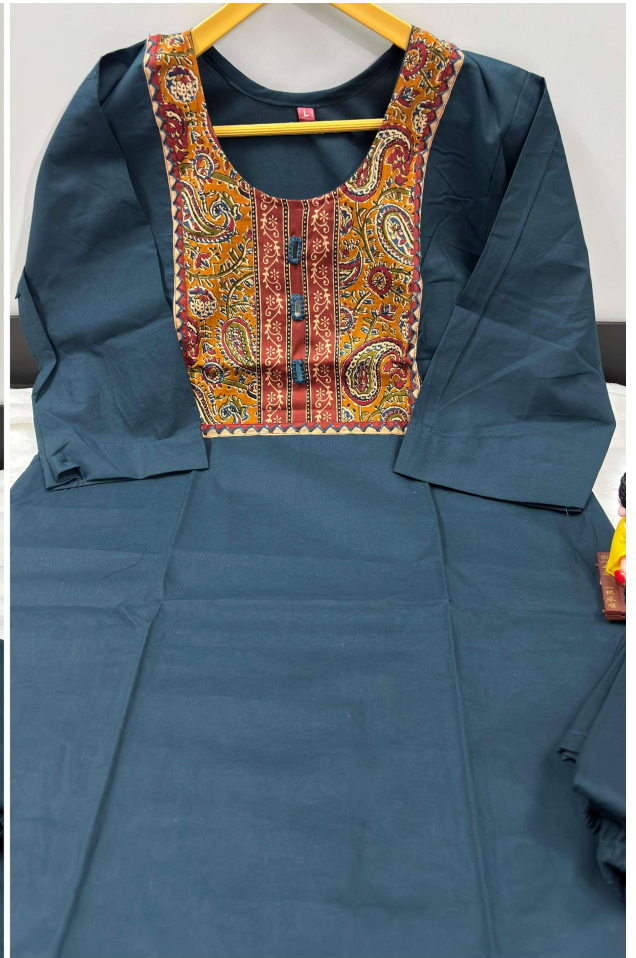

Size: M to 5XL

Cotton Kurti Plazzo
Size: M to 5XL
BLACK COLOR
AJRAKH PRINT
WITH HAND MIRROR

Cotton Kurti Plazzo
Size: M to 5XL
BLACK COLOR
AJRAKH PRINT
WITH HAND MIRROR

Cotton Kurti Plazzo
Size: M to 5XL
BLACK COLOR
AJRAKH PRINT
WITH HAND MIRROR

Cotton Kurti Plazzo
Size: M to 5XL
BLACK COLOR
AJRAKH PRINT
WITH HAND MIRROR

Cotton Kurti Plazzo
Size: M to 5XL
BLACK COLOR
AJRAKH PRINT
WITH HAND MIRROR

Size: M to 5XL

Size: M to 5XL

Size: M to 5XL

Size: M to 5XL

Size: M to 5XL