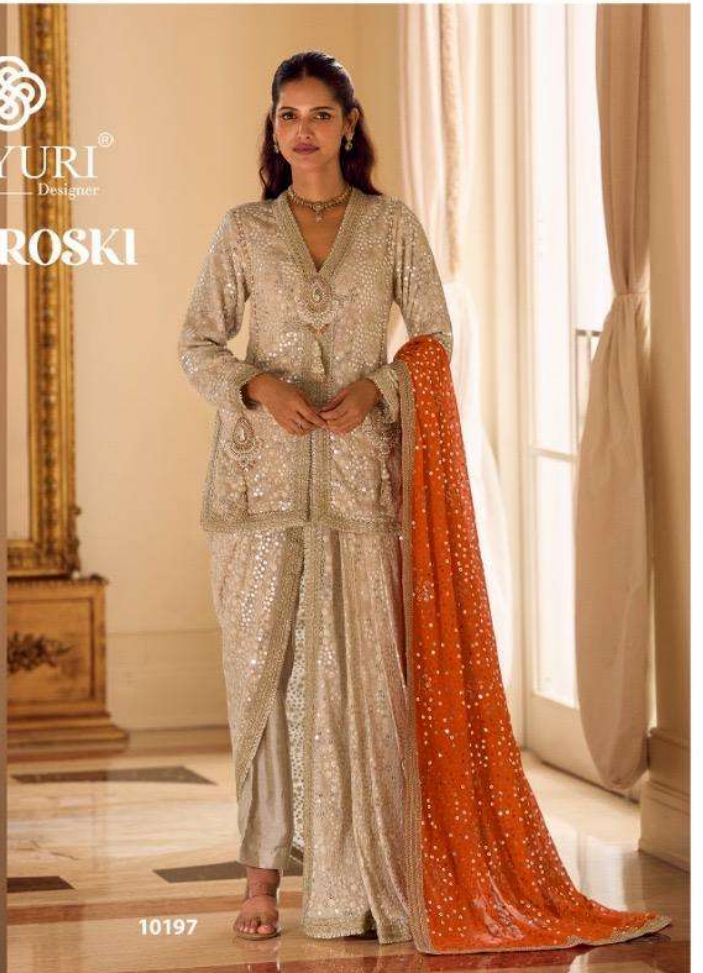

SAYURI<sup>®</sup>  
Designer

◆ Made to dazzle

SAYURI<sup>®</sup>  
Designer

SAYURI<sup>®</sup>  
Designer

evoked your ethnic ethos with this beautifully  
crafted dress with embroidery details.

◆ 10199

Destined to sparkle

SAYURI<sup>®</sup>  
Designer

SWAROSKI

10196

10197

10198

10199

Designed to radiate

Experience the beauty of ethnic artistry in this intricately embellished outfit.