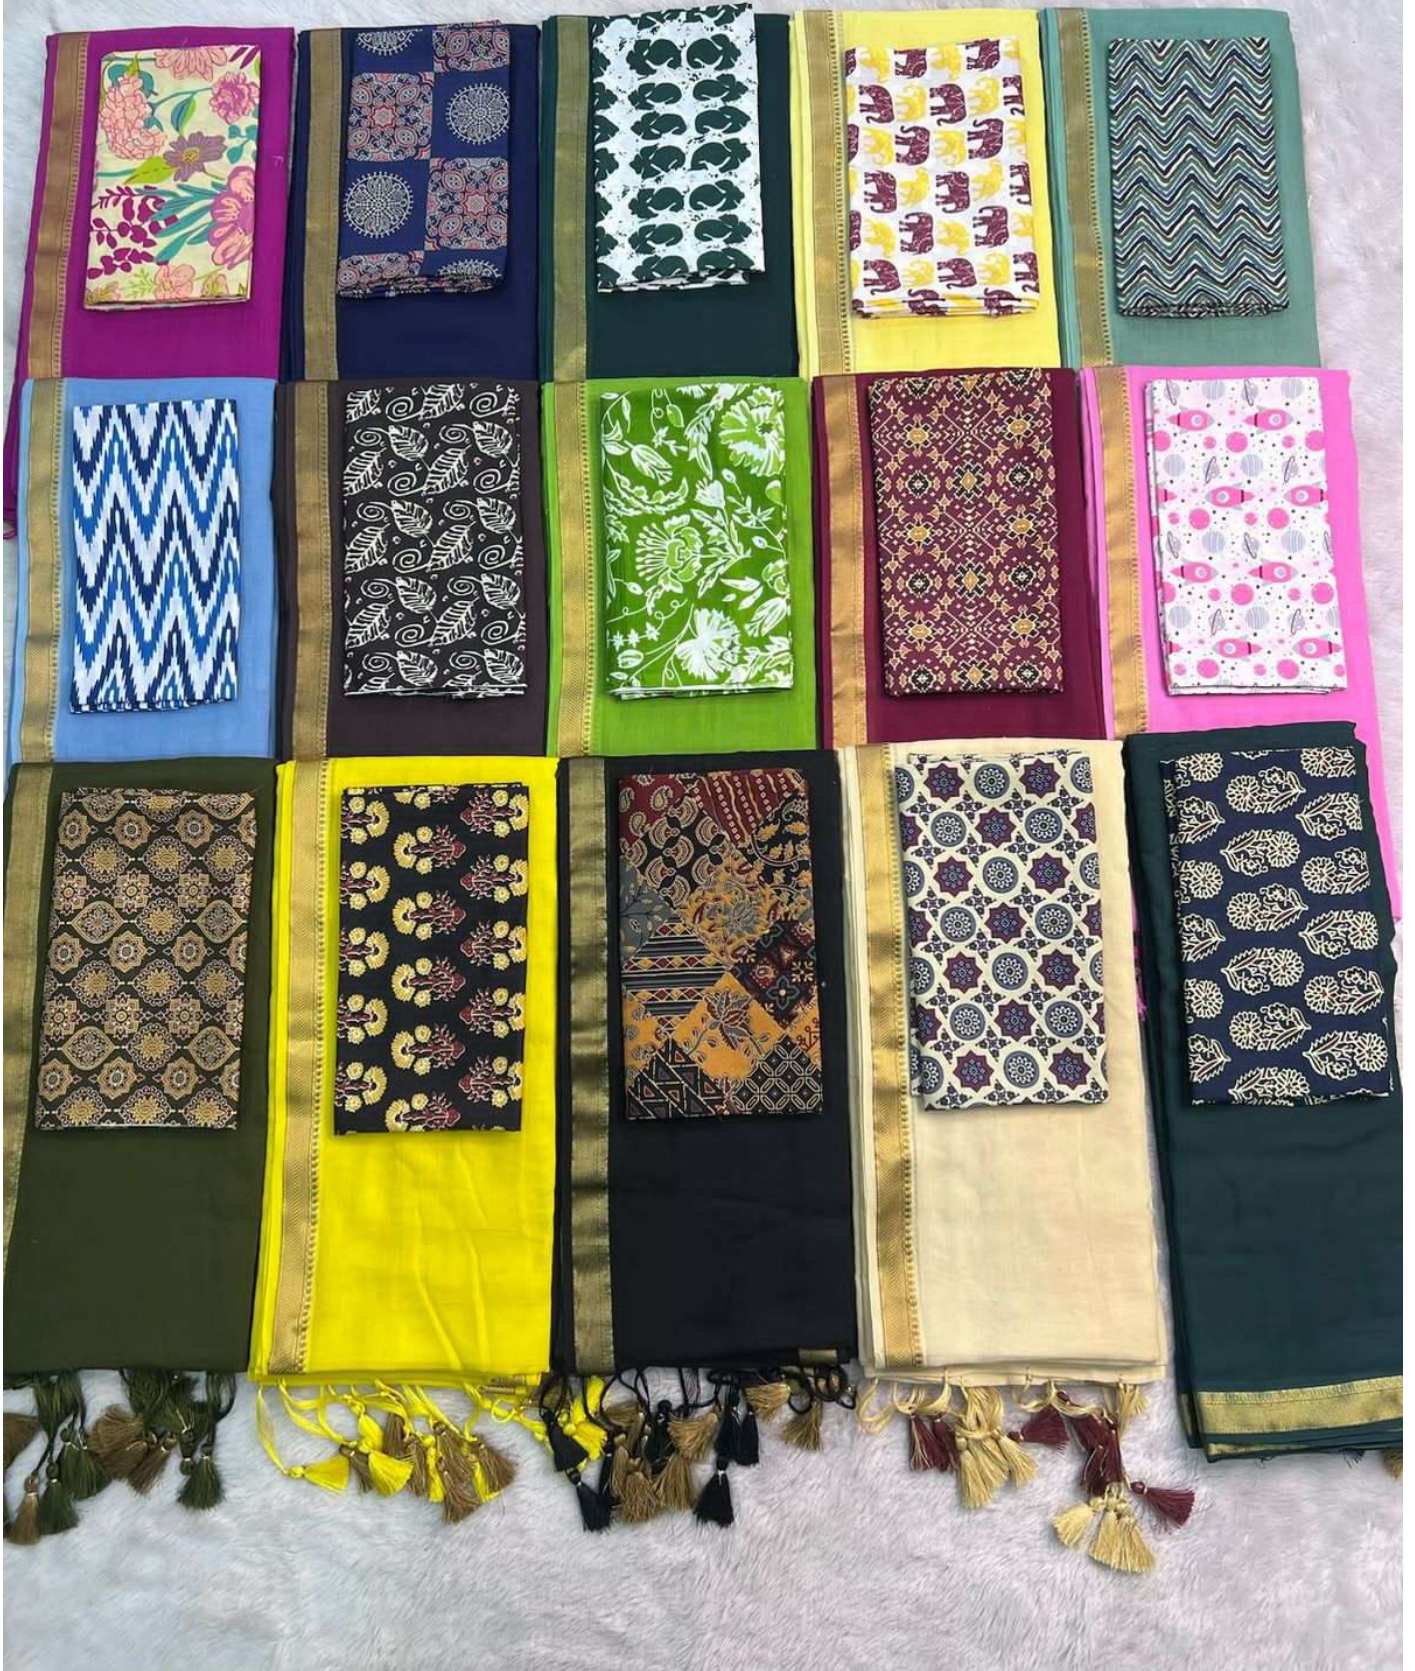

100%mulcotton
Saree cut-5:50
Blouse cut-0:90
Colour-rani

100%mulcotton
Saree cut-5:50
Blouse cut-0:90
Colour-Light blue

100%mulcotton
Saree cut-5:50
Blouse cut-0:90
Colour-dark navy blue

100%mulcotton
Saree cut-5:50
Blouse cut-0:90
Colour-bottle, green

100%mulcotton
Saree cut-5:50
Blouse cut-0:90
Colour-bottle, green

100%mulcotton
Saree cut-5:50
Blouse cut-0:90
Colour-maroon

100%mulcotton
Saree cut-5:50
Blouse cut-0:90
Colour-black

100%mulcotton
Saree cut-5:50
Blouse cut-0:90
Colour-Mehndi

100%mulcotton
Saree cut 5:50
Blouse cut-0:90
Colour-light cream

100%mulcotton
Saree cut-5:50
Blouse cut-0:90
Colour-Pista

100%mulcotton
Saree cut-5:50
Blouse cut-0:90
Colour-coffee

100%mulcotton
Super-15-colour

100%mulcotton
Saree cut-5:50
Blouse cut-0:90
Colour-light yellow