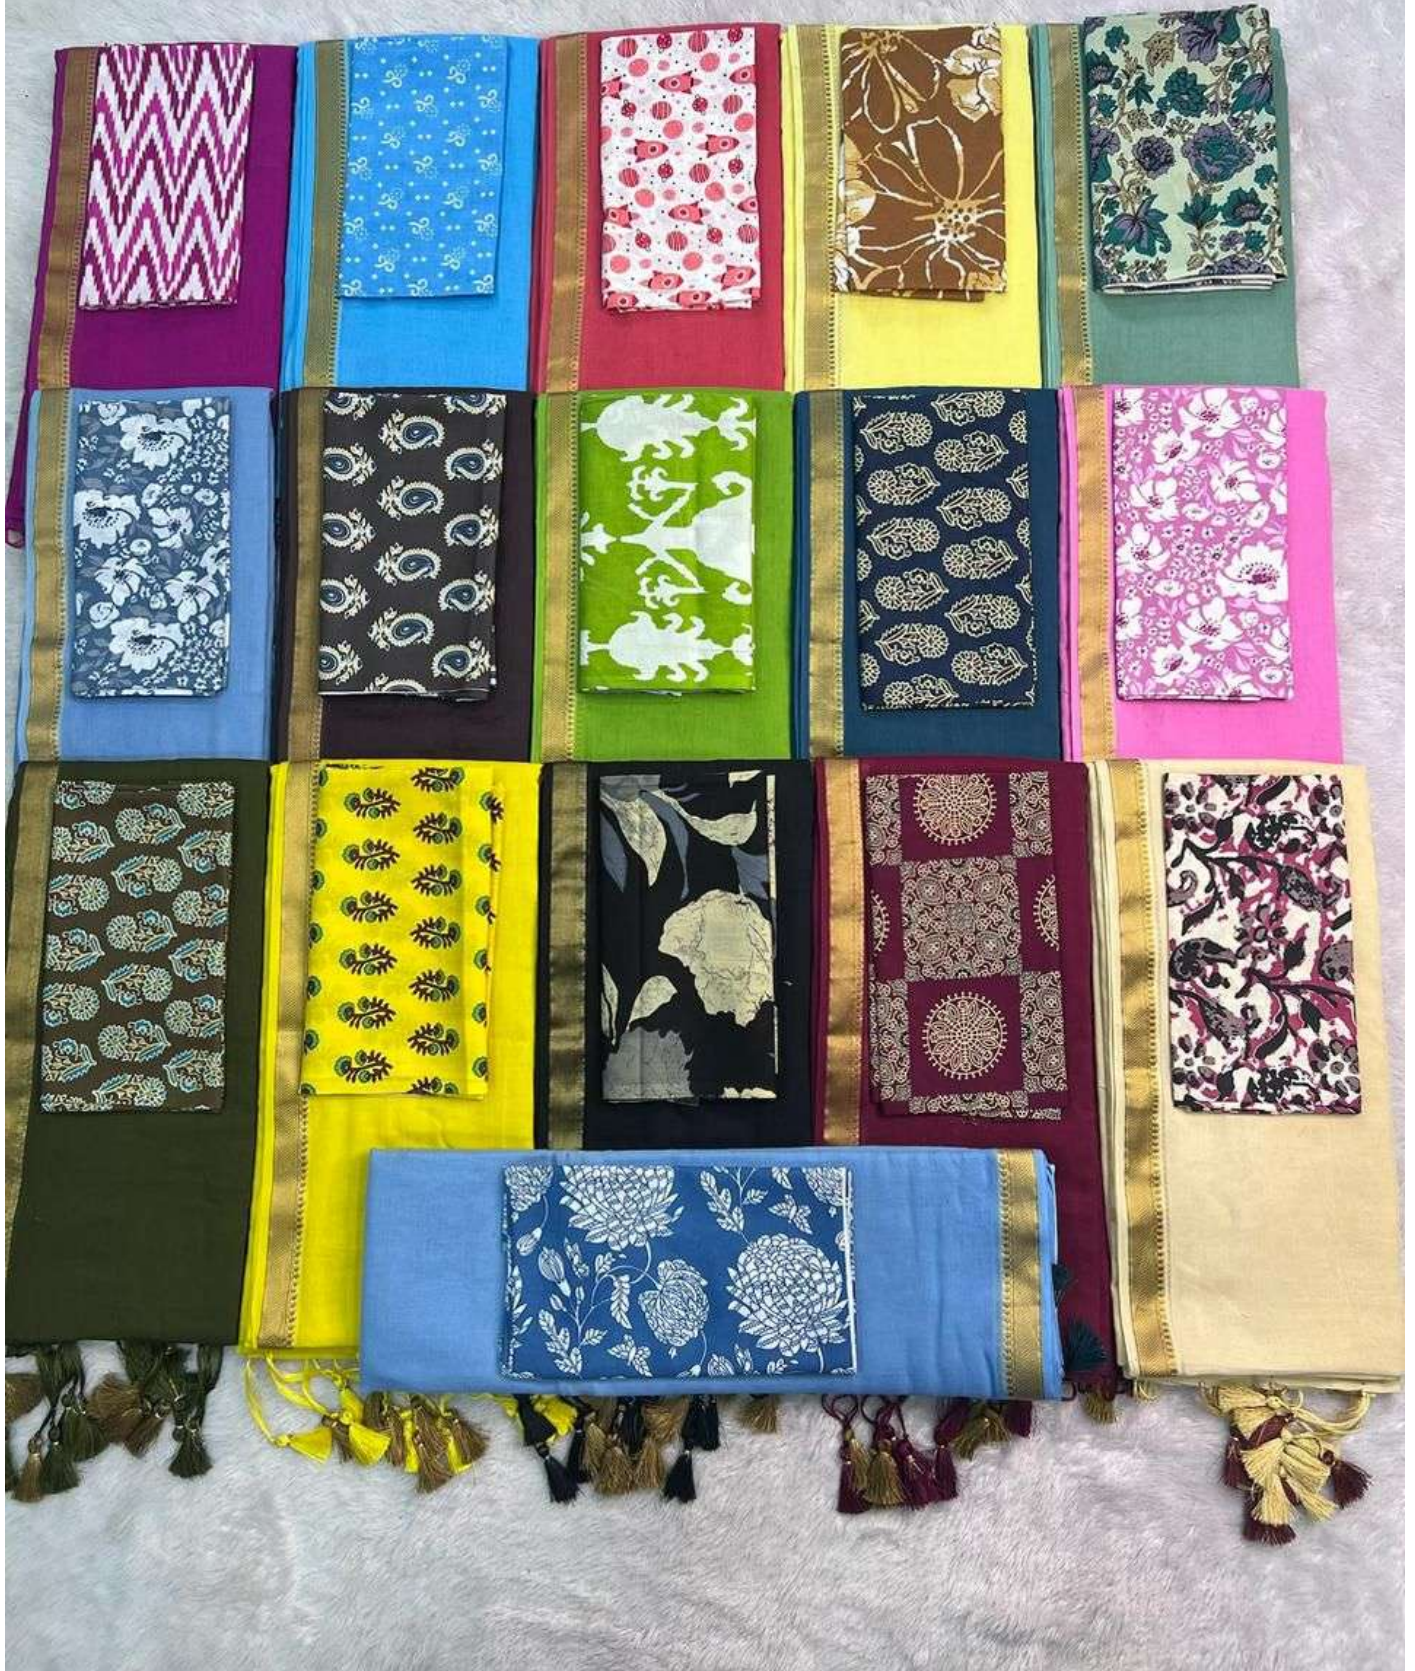

100%mulcotton
Saree cut-5:50
Blouse cut-0:90
Colour-light blue

100%mulcotton
Saree cut-5:50
Blouse cut-0:90
Colour-tomato

100%mulcotton
Saree cut-5:50
Blouse cut-0:90
Colour-parrot, green

100%mulcotton
Super-16-colour

100%mulcotton
Saree cut-5:50
Blouse cut-0:90
Colour-firoz ji

100%mulcotton
Saree cut-5:50
Blouse cut-0:90
Colour-Mehndi

100%mulcotton
Saree cut-5:50
Blouse cut-0:90
Colour-black

100%mulcotton
Saree cut-5:50
Blouse cut-0:90
Colour-coffee

100%mulcotton
Saree cut 5:50
Blouse cut-0:90
Colour-Rani

100%mulcotton
Saree cut 5:50
Blouse cut-0:90
Colour-light yellow

100%mulcotton
Saree cut 5:50
Blouse cut-0:90
Colour-maroon

100%mulcotton
Saree cut-5:50
Blouse cut-0:90
Colour-light blue