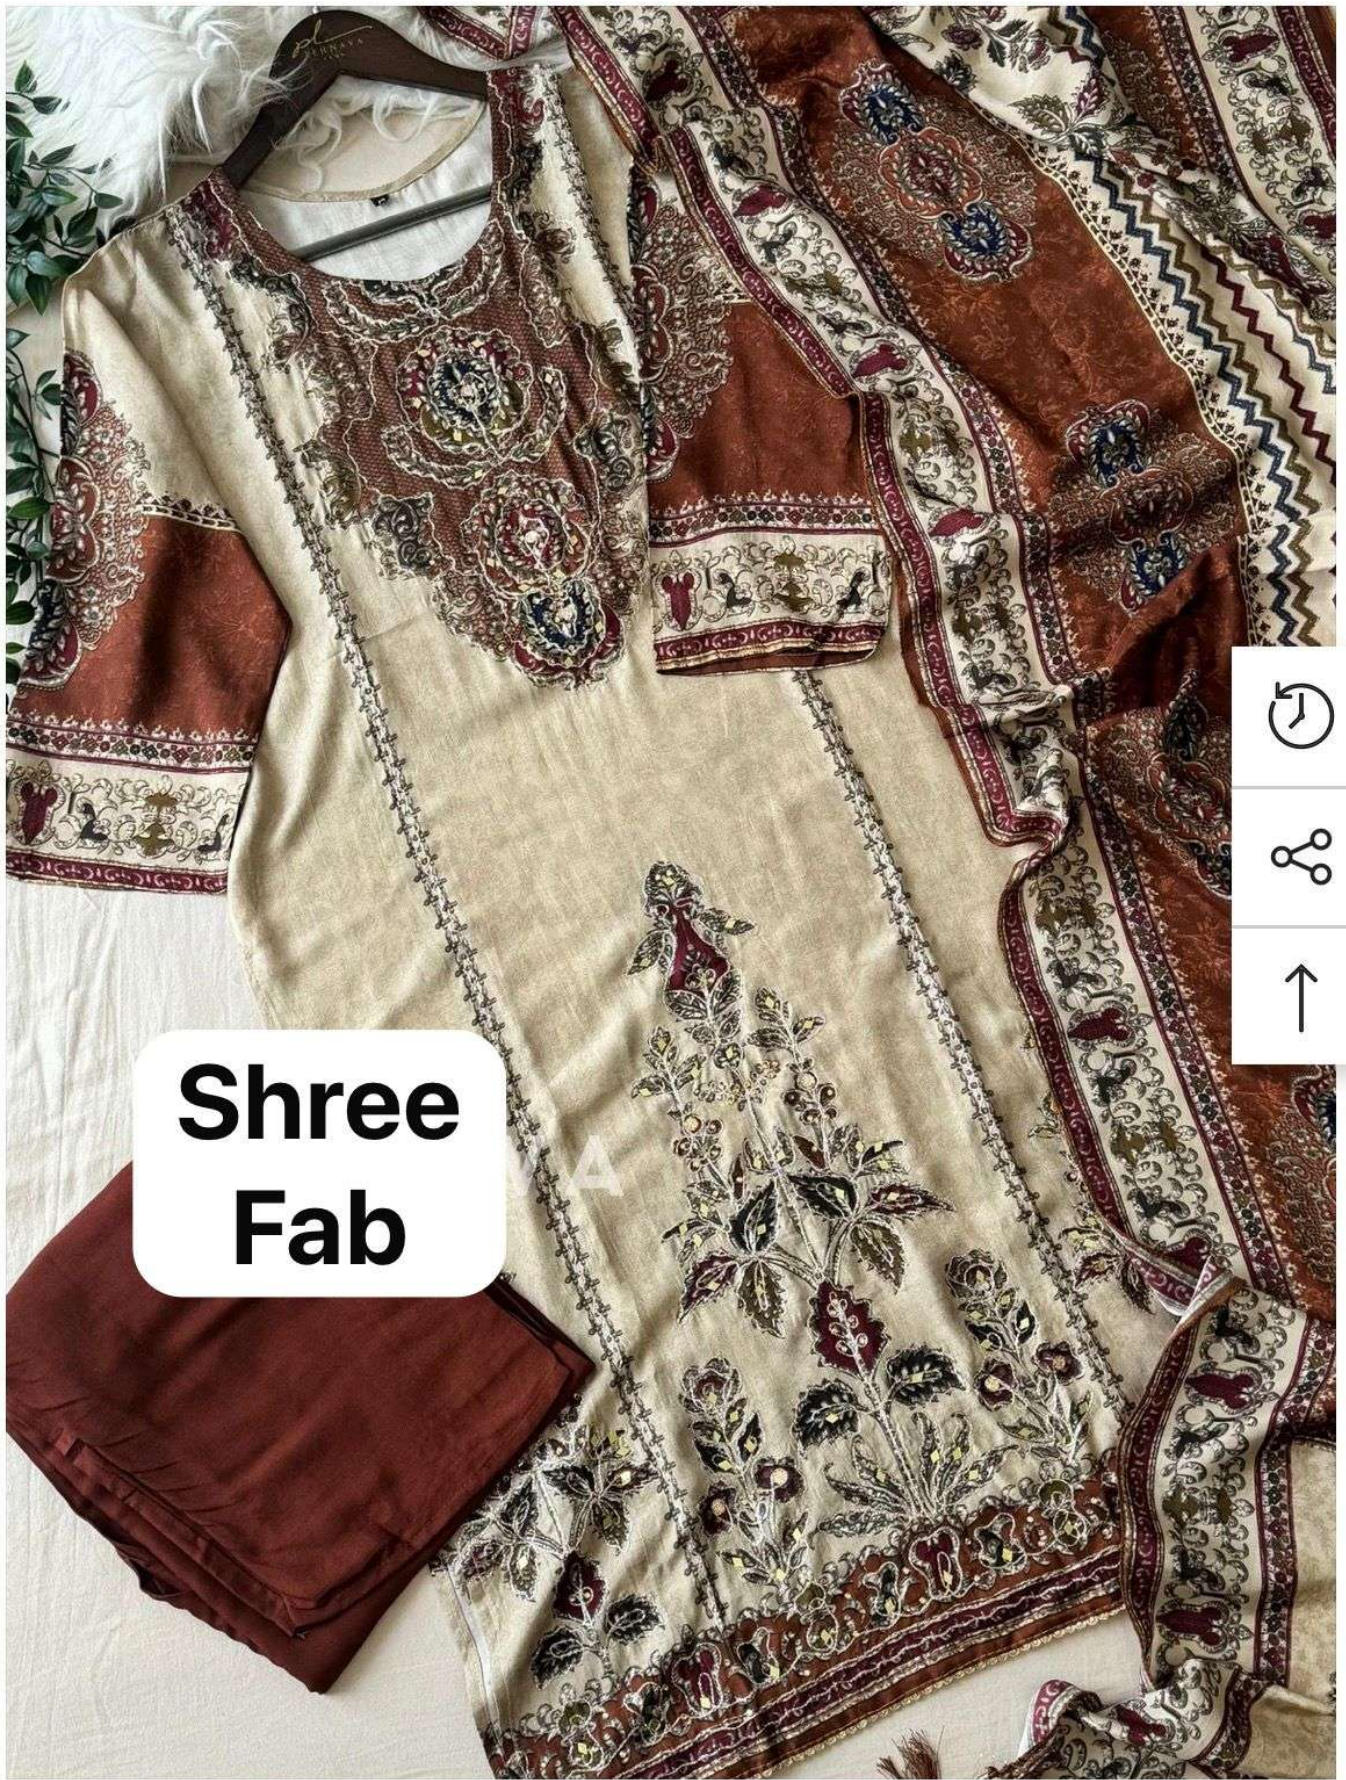

Shree[®]
FABS

Shree[®]
FABS

KT-318 A

- TOP** - Pure Viscose Maslin Digital Print With Aari Work And dimond
- DUPATTA** - Pure Viscose Maslin Digital Print
- BOTTOM** - Pure Viscose Rayon

**Shree
Fab**

Navigation icons: a circular arrow, a share icon, and an upward arrow.