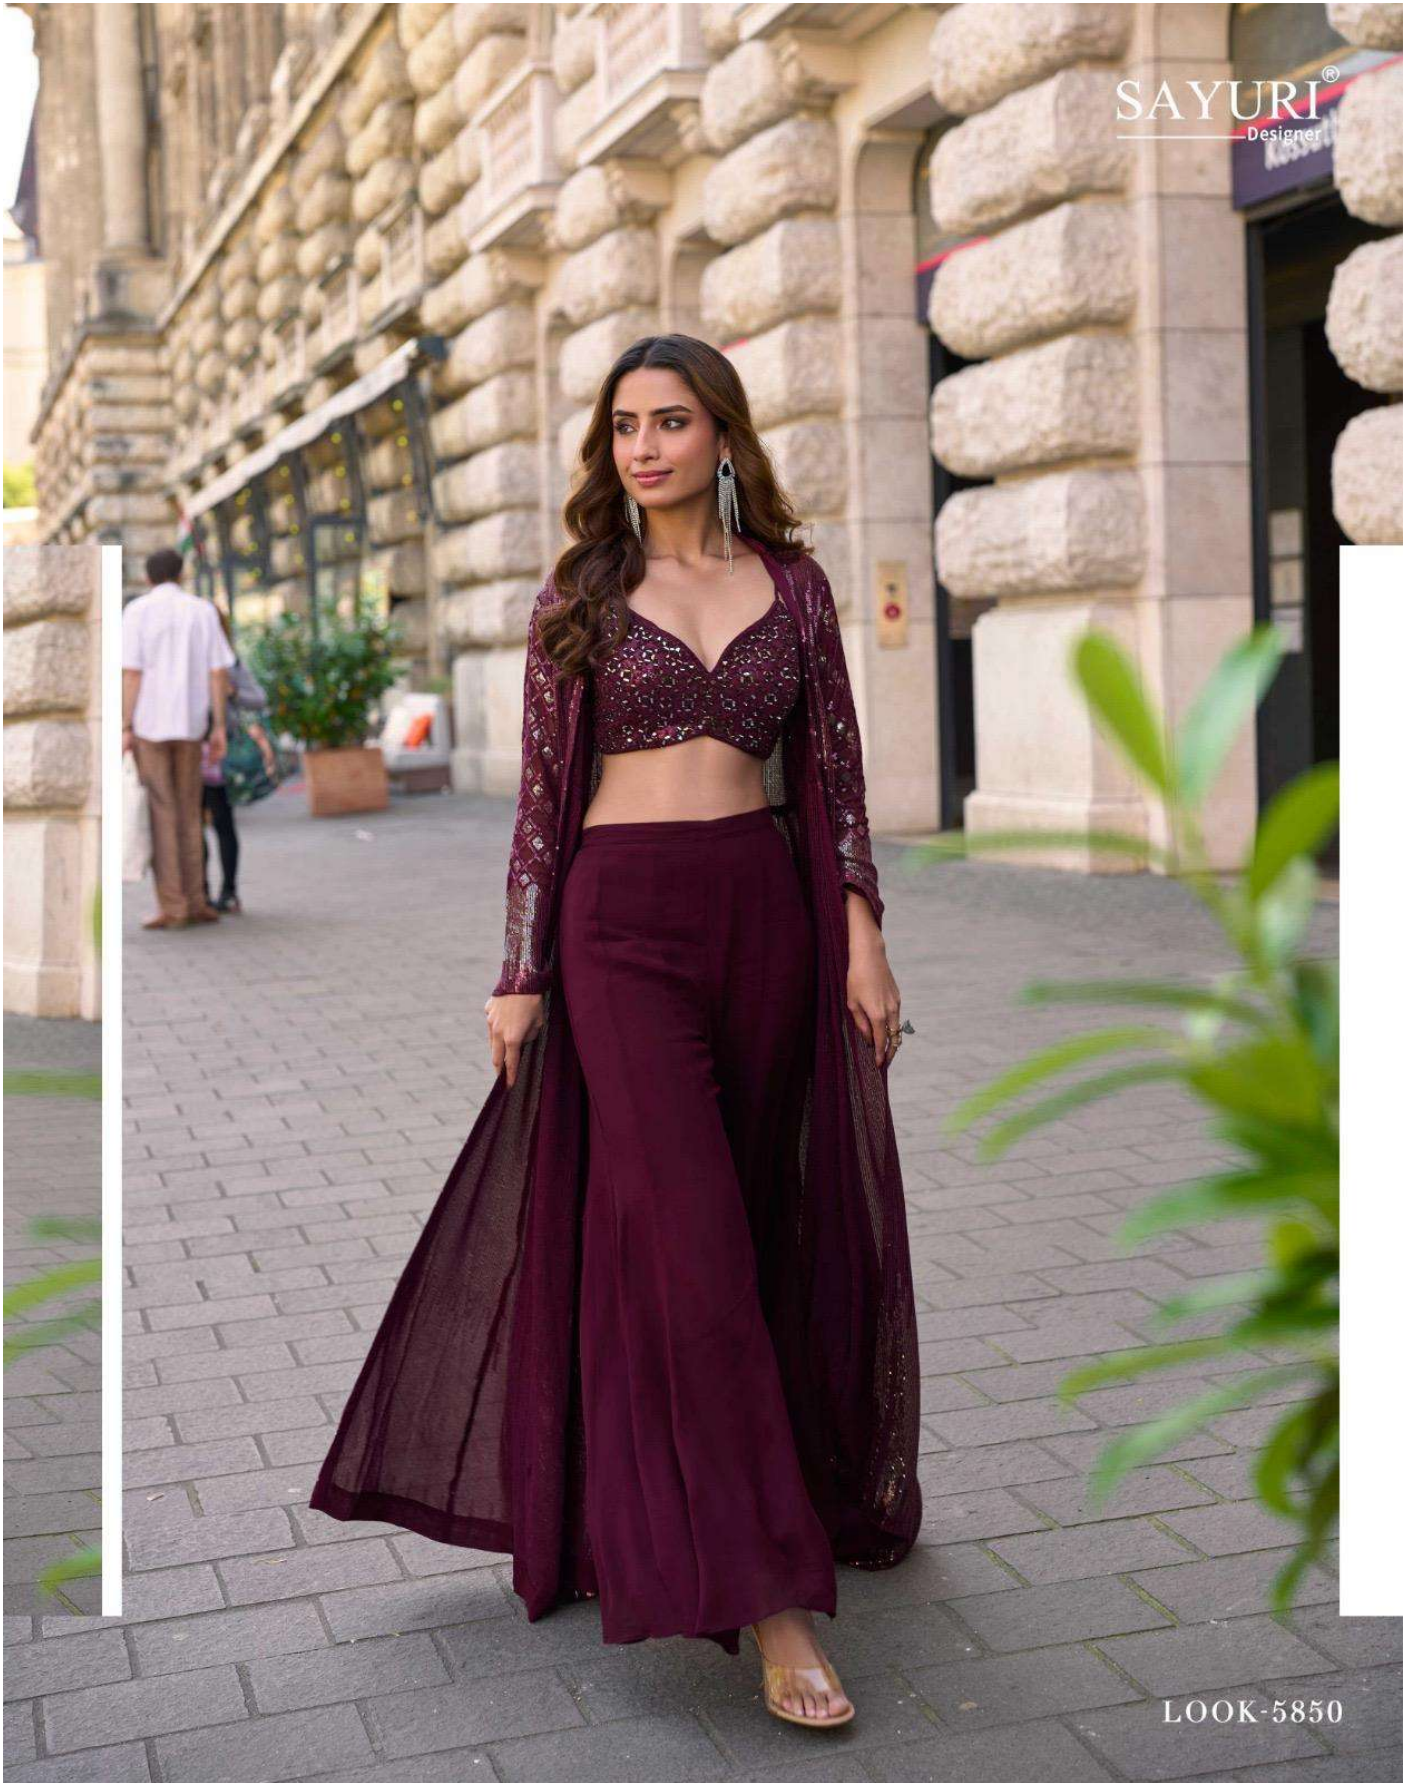

LOOK-5852

GLAM FARE

Sometimes you don't have
to try too hard to look different

RUBAL

FABULOUS

The explicit piece give you an angelic aura and adds twice beauty to your charm

SAYURI®
Designer

LOOK-5850