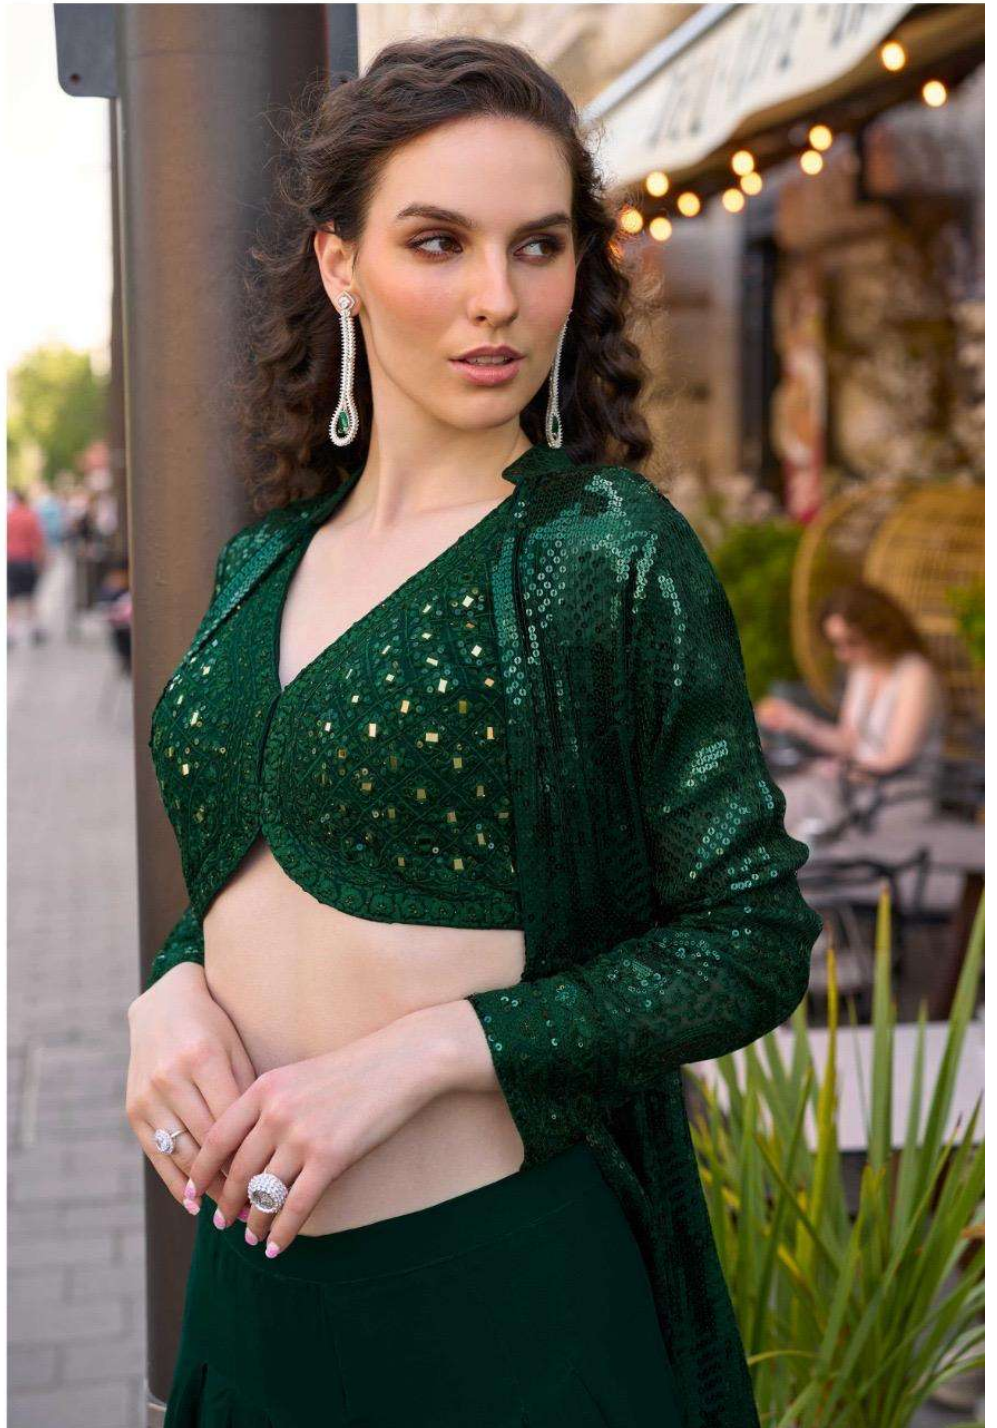

SAYURI[®]
Designer

RUBAL

SAYURI[®]
Designer

LOOK-5851

SAYURI®
Designer

LOOK-5852

LOOK-5853

SAYURI[®]
Designer

LOOK-5852

GLAM FARE

Sometimes you don't have
to try too hard to look different

RUBAL

FABULOUS

The explicit piece give you an angelic aura and adds twice beauty to your charm

SAYURI®
Designer

LOOK-5850