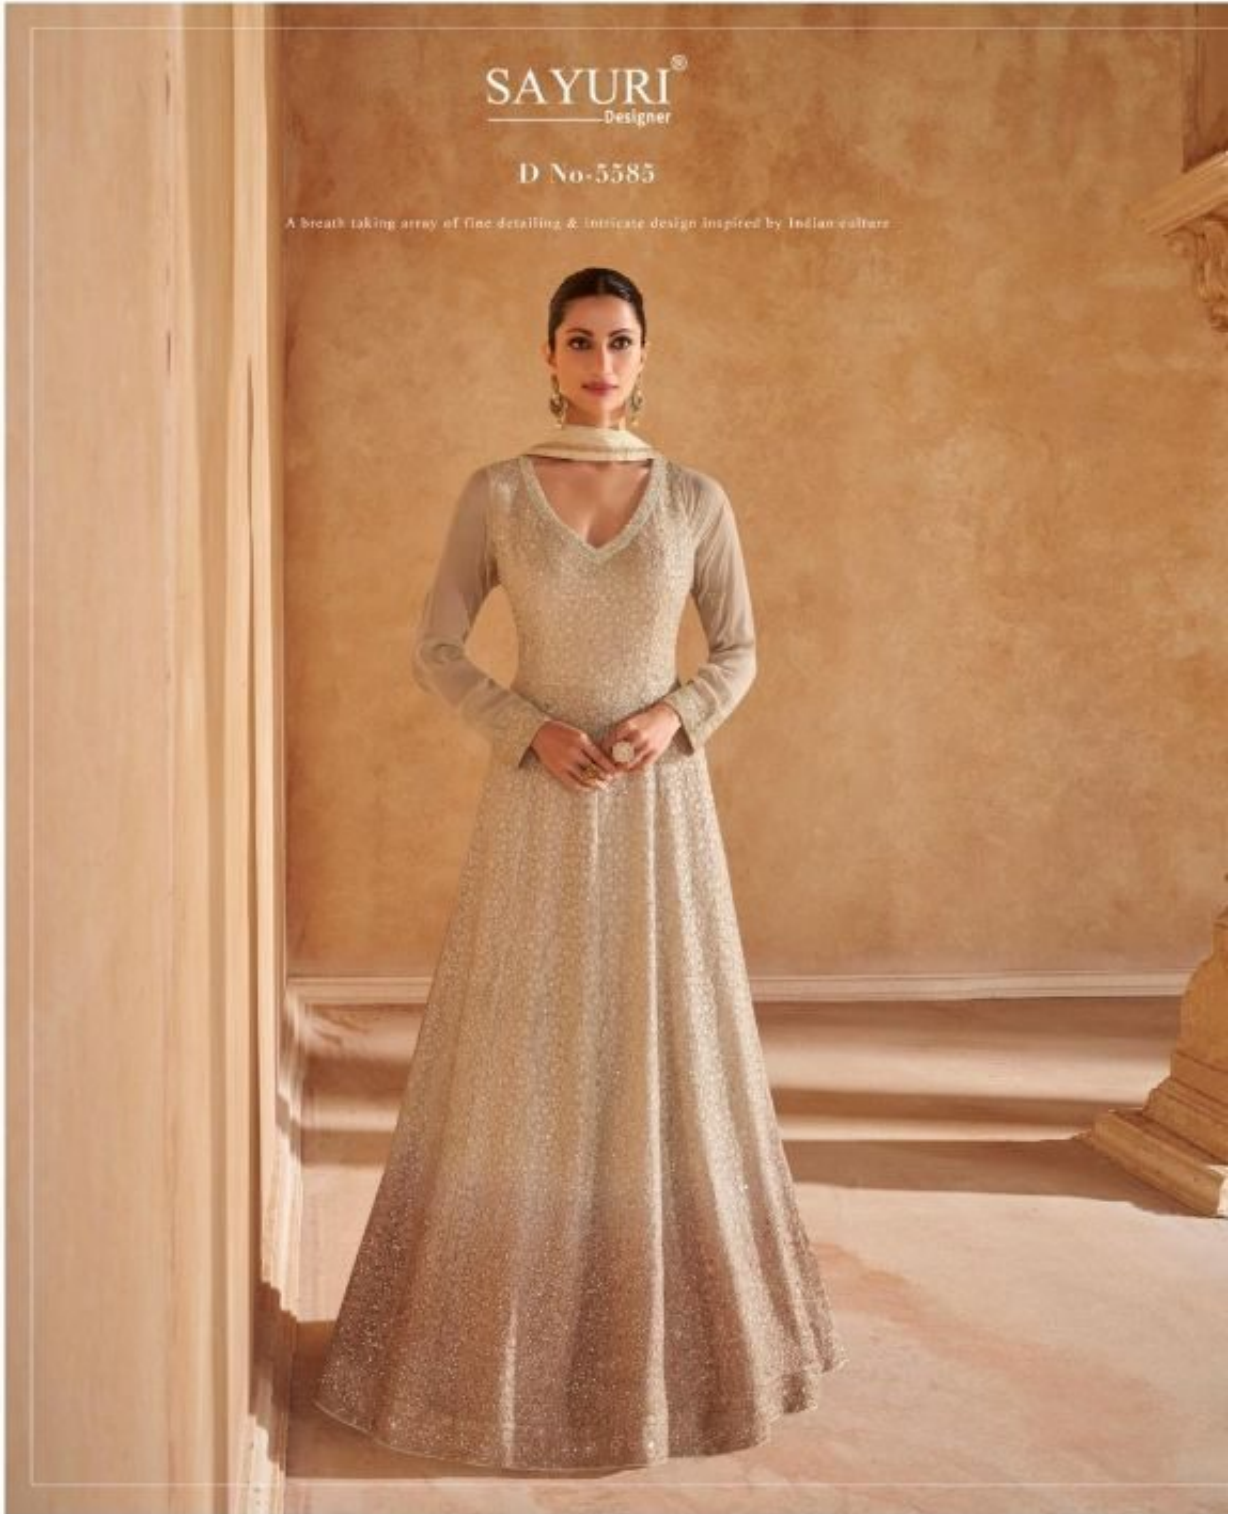

  
SAYURI®  
Designer

*Sahira*

SAYURI<sup>®</sup>  
Designer

D No-5585

A breath taking array of fine detailing & intricate design inspired by Indian culture.

CODE - 5583

CODE - 5584

CODE - 5585