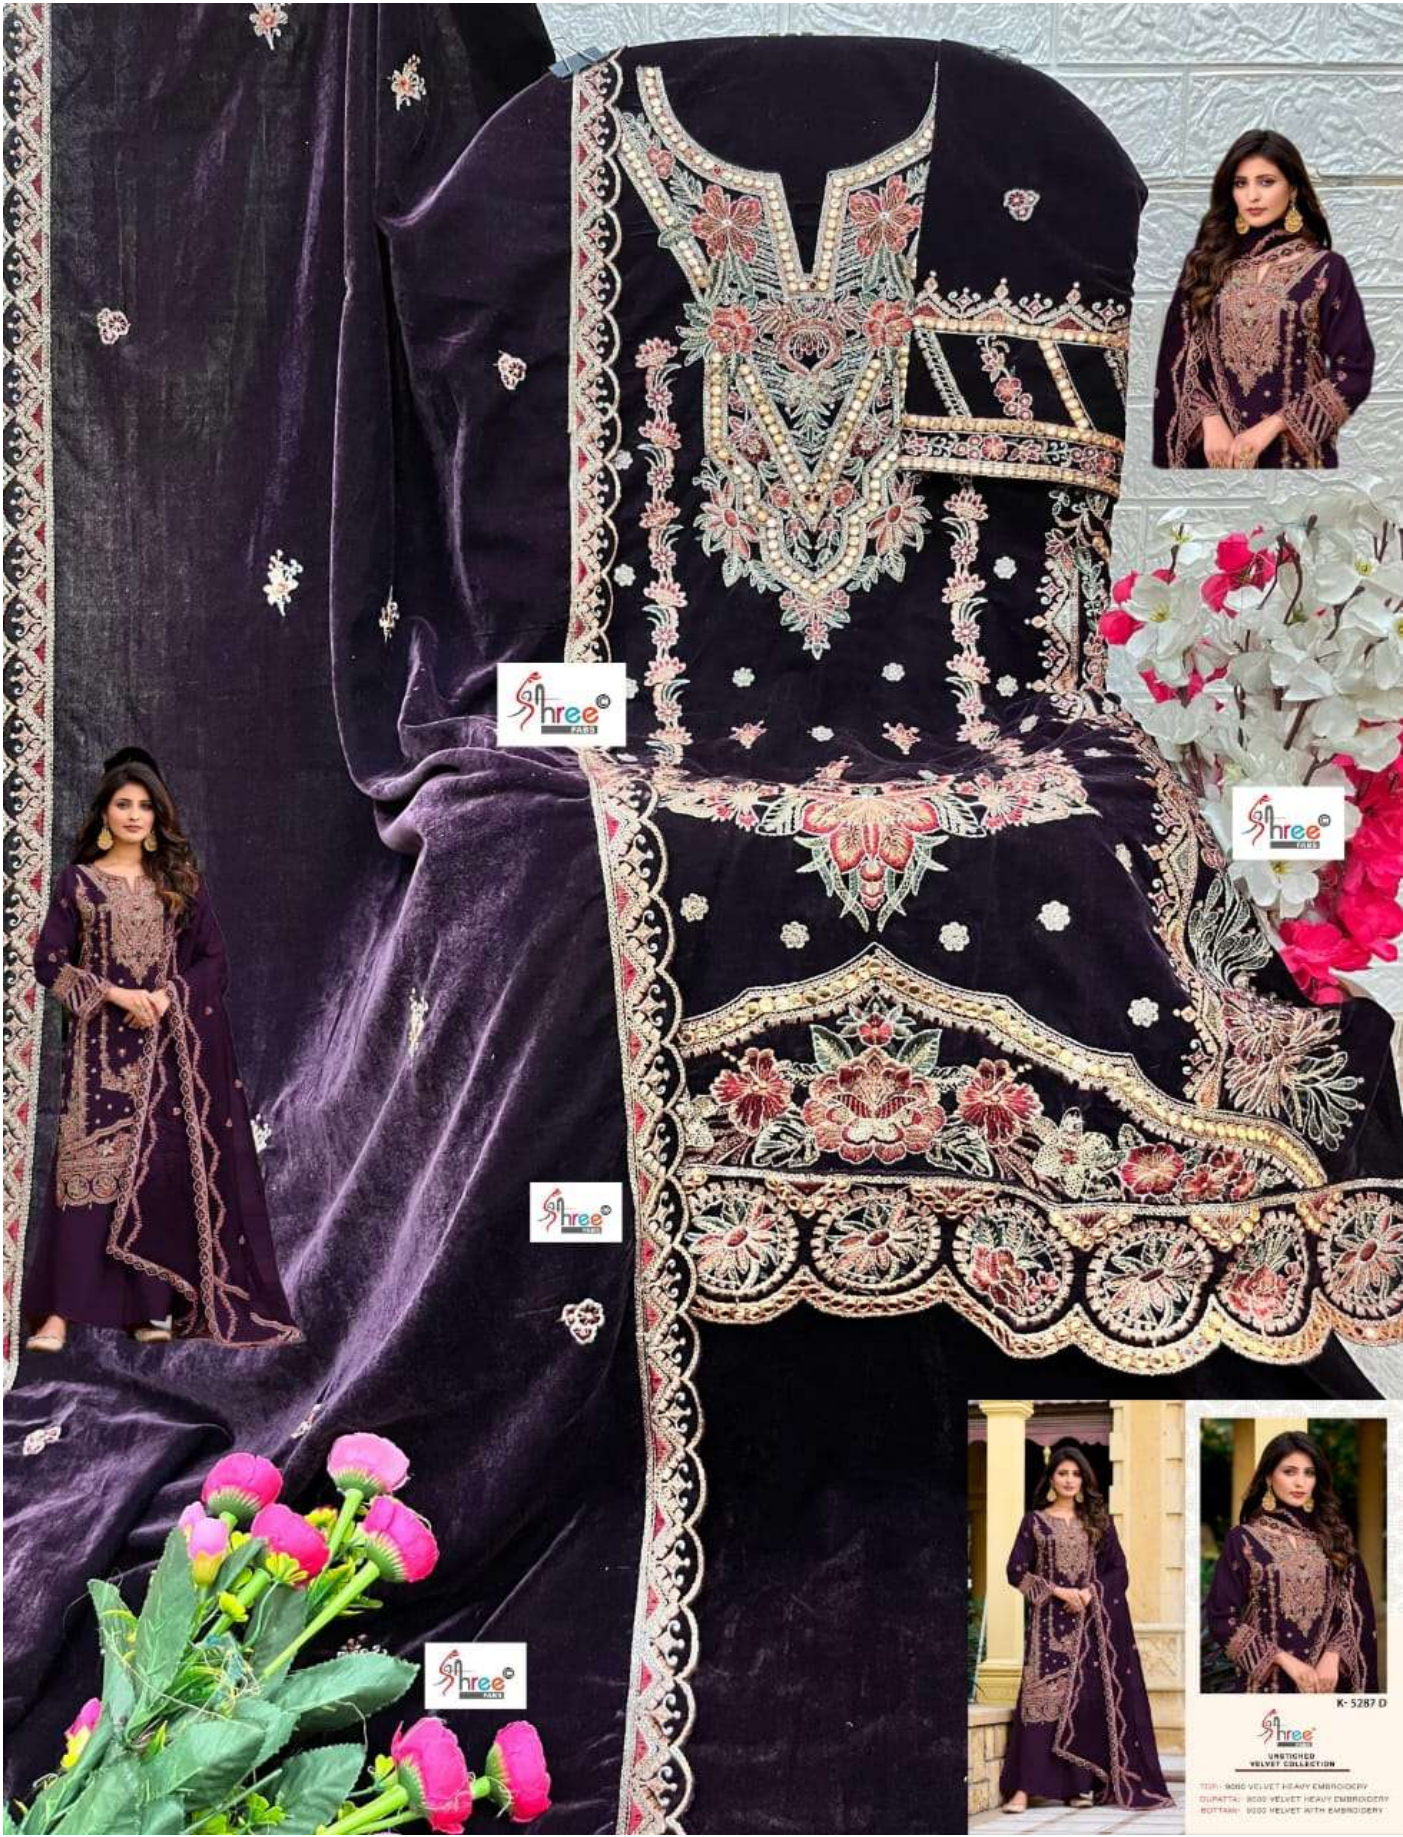

Shree
CLOTHING

Shree
CLOTHING

Shree
CLOTHING

Shree
CLOTHING