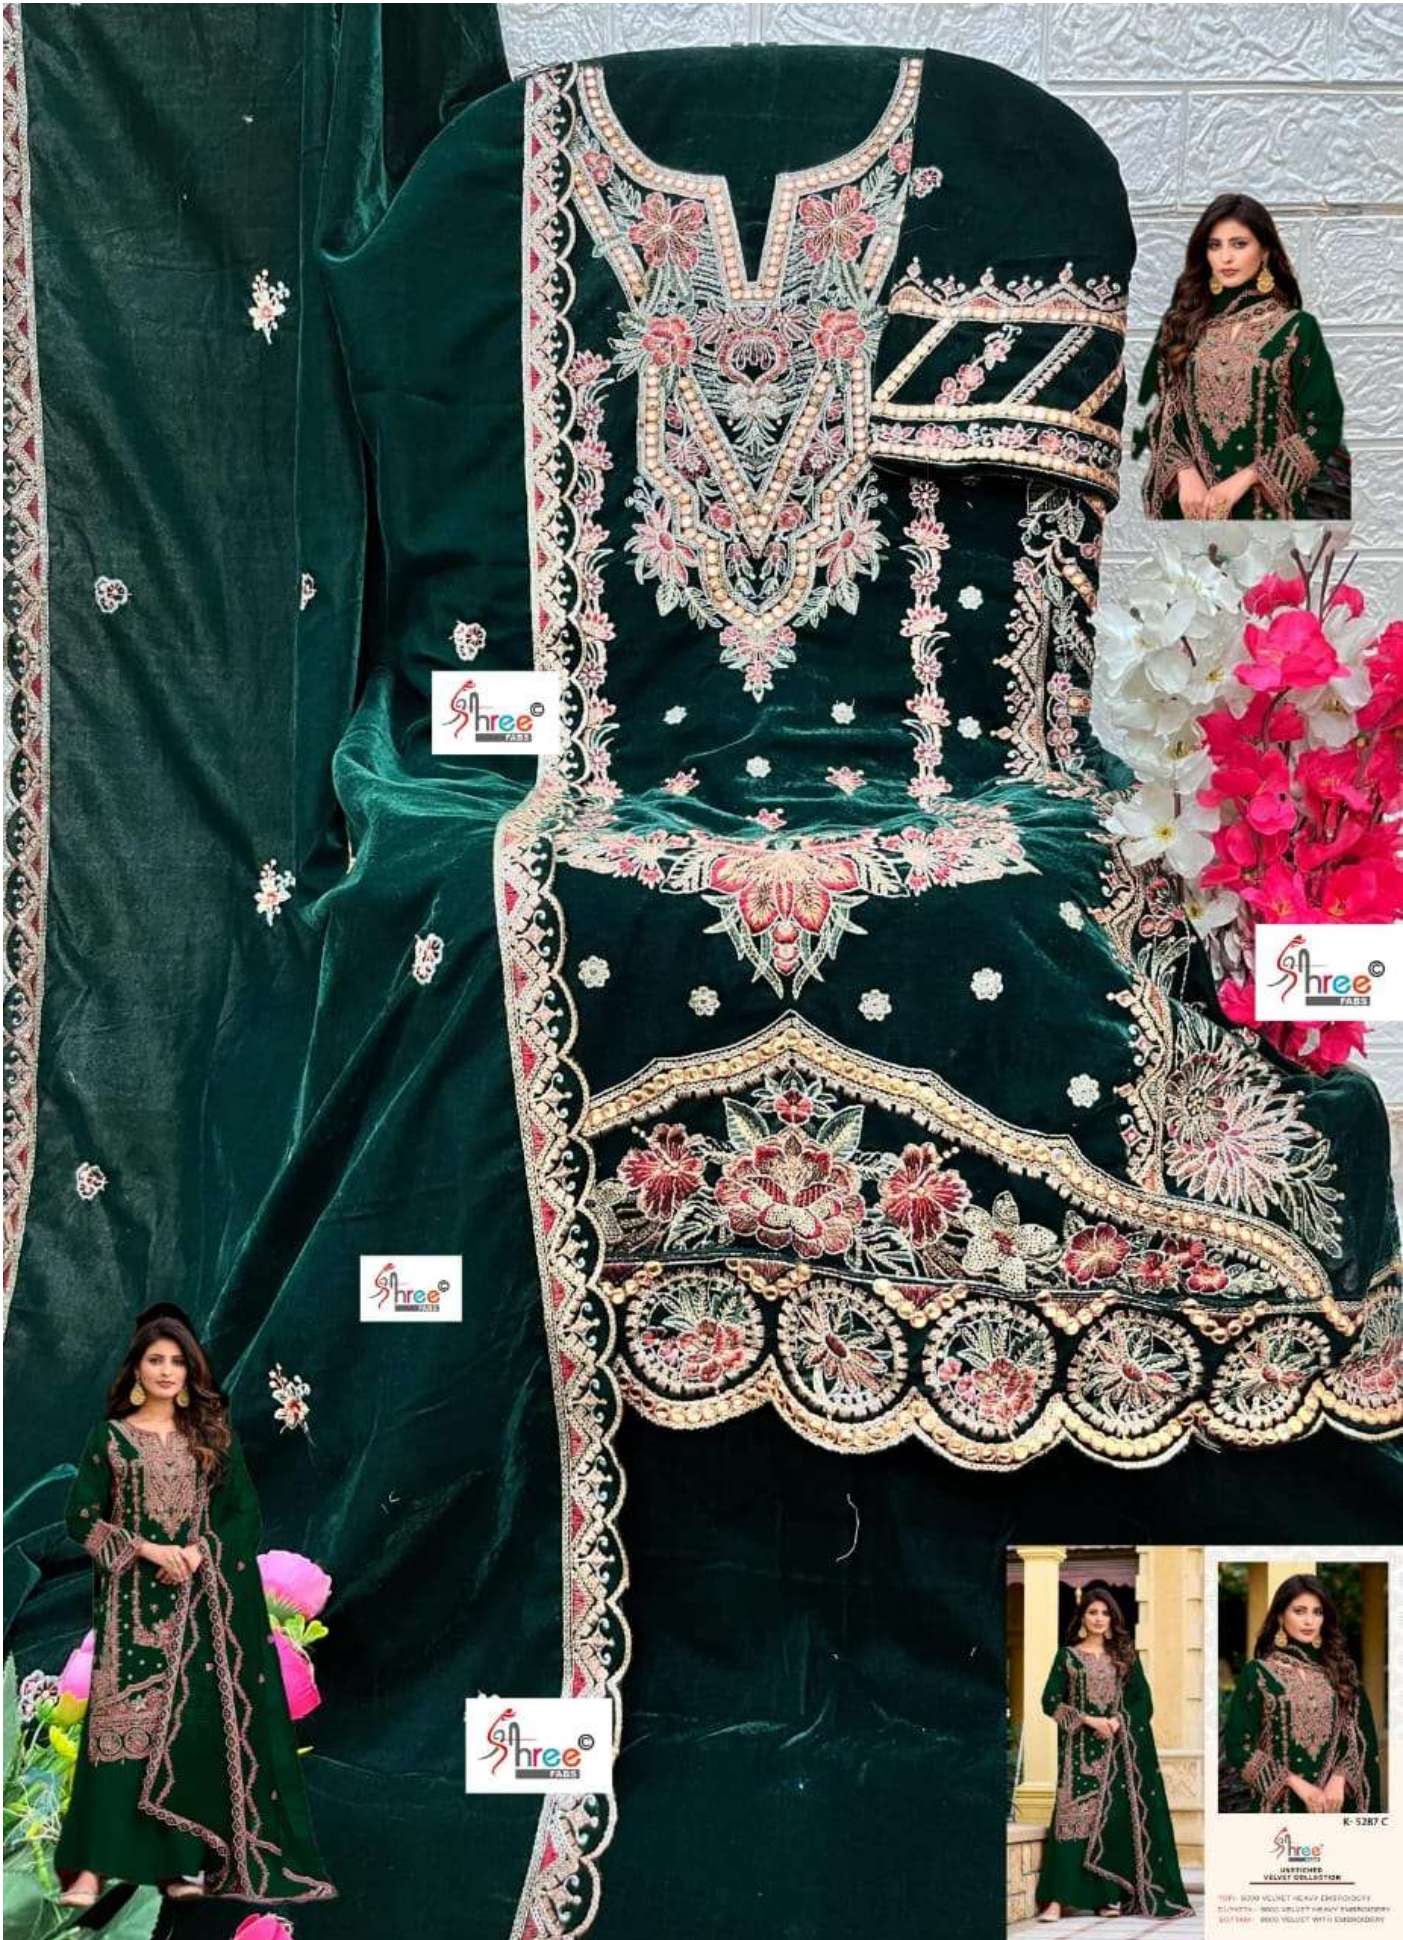

Shree
FABR

Shree
FABR

Shree
FABR

Shree
FABR

K-5287 C

Shree
FABR
UNSTITCHED
VELVET COLLECTION