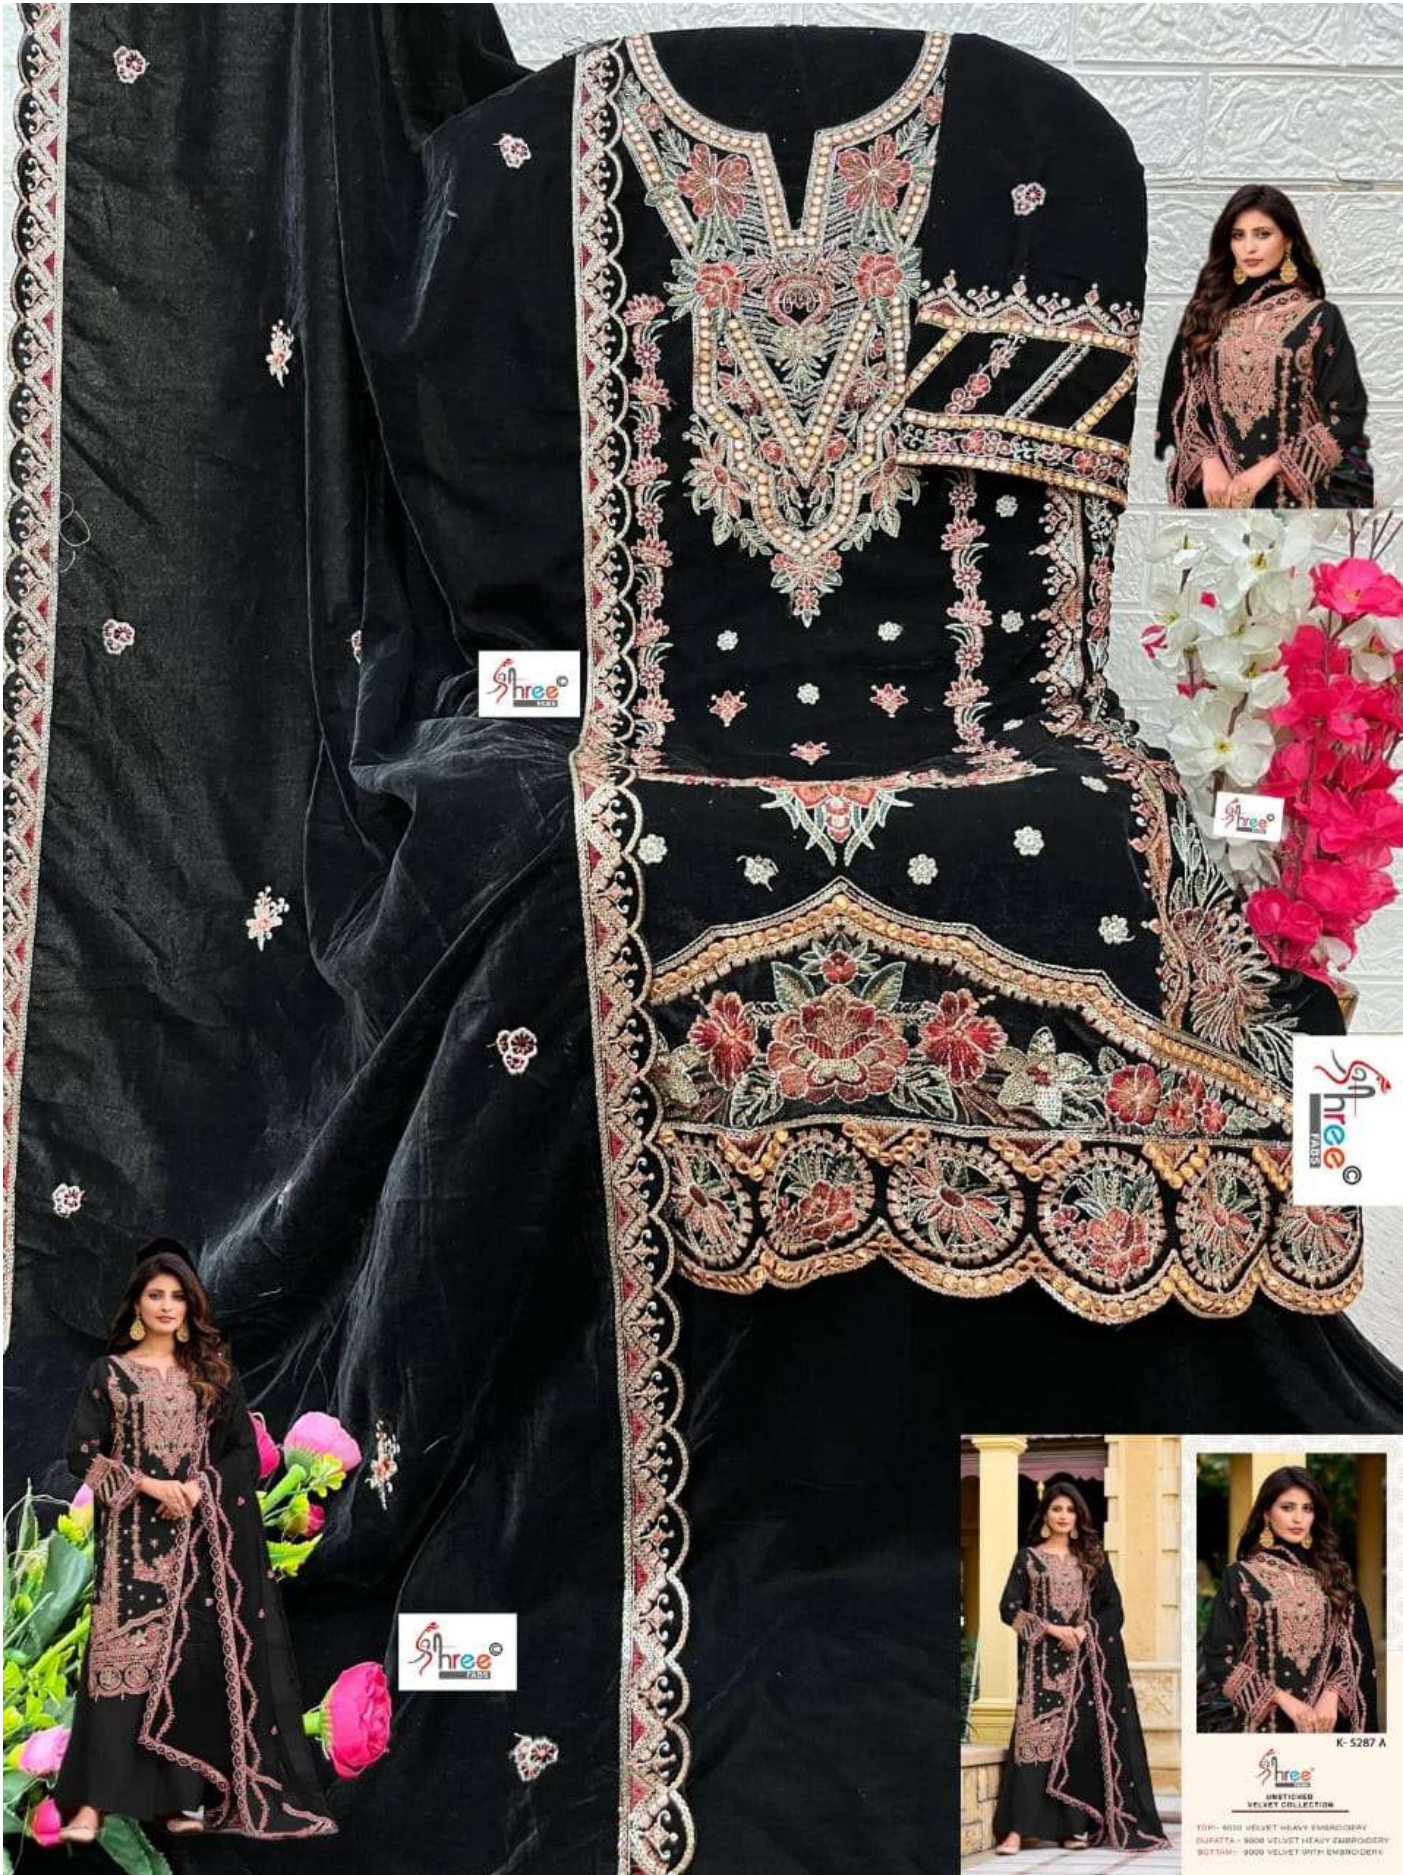

Shree
FABRICS

Shree
FABRICS

Shree
FABRICS

Shree
FABRICS