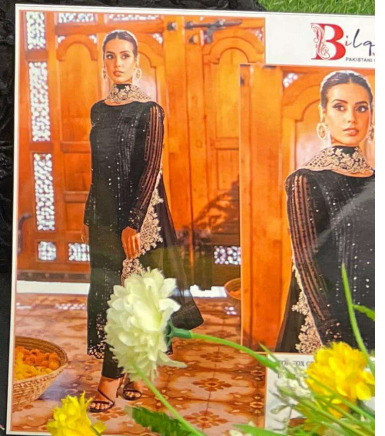

Bilqis
PAKISTANI CONCEPT

Bilqis
PAKISTANI CONCEPT

TOP: 100% GEORGETTE, UNBORDERED
INNER BOTTOM: BULL SANTOS
DEPART: 100% GEORGETTE REA

Bilqis
PAKISTANI CONCEPT

Bilqis
PAKISTANI CONCEPT

BilqisTM
By Balaji Suits
PAKISTANI CONCEPT

BilqisTM
By Balaji Suits
PAKISTANI CONCEPT

BilqisTM
By Balaji Suits
PAKISTANI CONCEPT

BilqisTM
By Balaji Suits
PAKISTANI CONCEPT

TOP-FOX GEORGETTE HEAVY EMBROIDERED

INNER BOTTOM - DULL SANTOON

DUPATTA - FOX GEORGETTE HEAVY EMBROIDERED

B-26 E

TOP-FOX GEORGETTE HEAVY EMBROIDERED

INNER BOTTOM - DULL SANTOON

DUPATTA - FOX GEORGETTE HEAVY EMBROIDERED

B-26 D

TOP-FOX GEORGETTE HEAVY EMBROIDERED

INNER BOTTOM - DULL SANTOON

DUPATTA - FOX GEORGETTE HEAVY EMBROIDERED