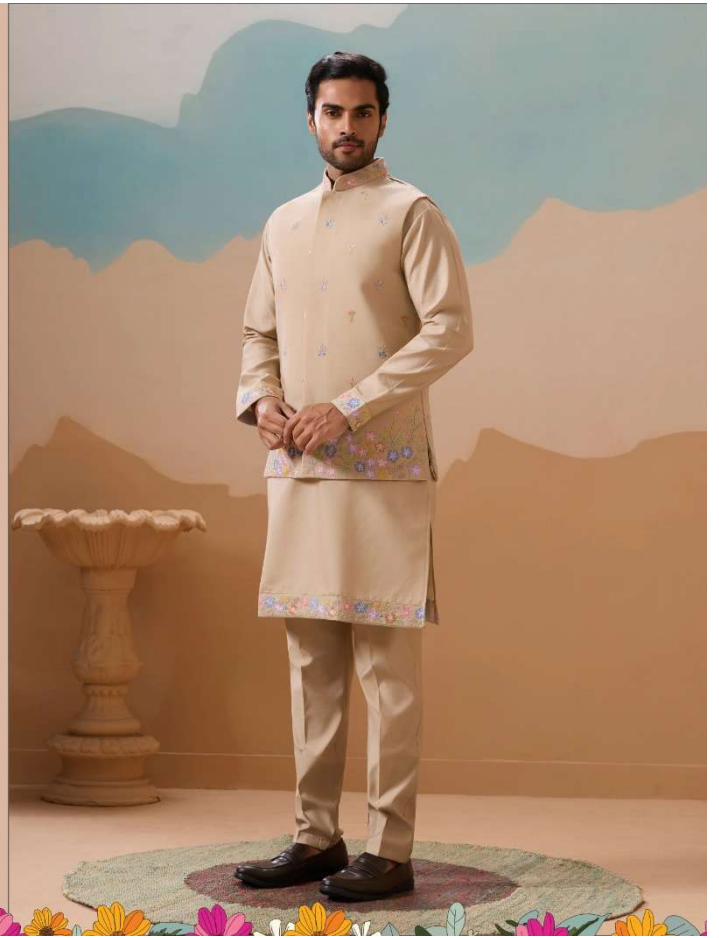

21006

Color: Grey
Work: Viscose Silk

Work: Multi Thread with Sequence Embroidered Work

 Ubhkala

21002

Color: Rama Green
Work: Viscose Silk

Work: Multi Thread with Sequence Embroidered Work

 Ubhkala

21003

21004

21005

21006

21004

Color: White
Work: Viscose Silk

Work: Multi Thread with Sequence Embroidered Work

Ubhkala

21004

शुभकला bhkala

21005

Swabhkala

21001

bhkala

21004

Color: Dusty
Work: Viscose Silk

Work: Multi Thread with Sequence Embroidered Work

 Ubhkala

21001

21005

ROYAL RIVAAJ

WEDDING SPECIAL KOTI - KURTA WITH BOTTOM

Design NO. (SKU)	Kurta – Koti - Bottom Color	Kurta – Koti - Bottom Fabric	Kurta - Koti WORK	Weight	Type - READY TO WEAR - SIZE				
					21001-21006				
All Products From 21001-21006 Will Have M-L-XL-XXL Sizes and the Garment Chest – Length (Kurta-Koti) – Bottom Measurement for Each Size Will Be the Same Across All Products as Per the Size Chart Below.									
21001	Dusty	Viscose Silk	Multi Thread with Sequence Embroidered Work	1 KG	BRAND SIZE	M	L	XL	XXL
21002	Grey	Viscose Silk	Multi Thread with Sequence Embroidered Work	1 KG	KURTA MEASUREMENT GARMET CHEST	42	44	46	48
21003	Rama Green	Viscose Silk	Multi Thread with Sequence Embroidered Work	1 KG	KURTA LENGTH	39	39	40	40
21004	White	Viscose Silk	Multi Thread with Sequence Embroidered Work	1 KG	KOTI (JECKET) MEASUREMENT CHEST	41	43	45	47
21005	Beige	Viscose Silk	Multi Thread with Sequence Embroidered Work	1 KG	KOTI (JECKET) LENGTH	28	28	29	29
21006	Lavender	Viscose Silk	Multi Thread with Sequence Embroidered Work	1 KG	BOTTOM MEASUREMENT LENGTH	41	41	41	41