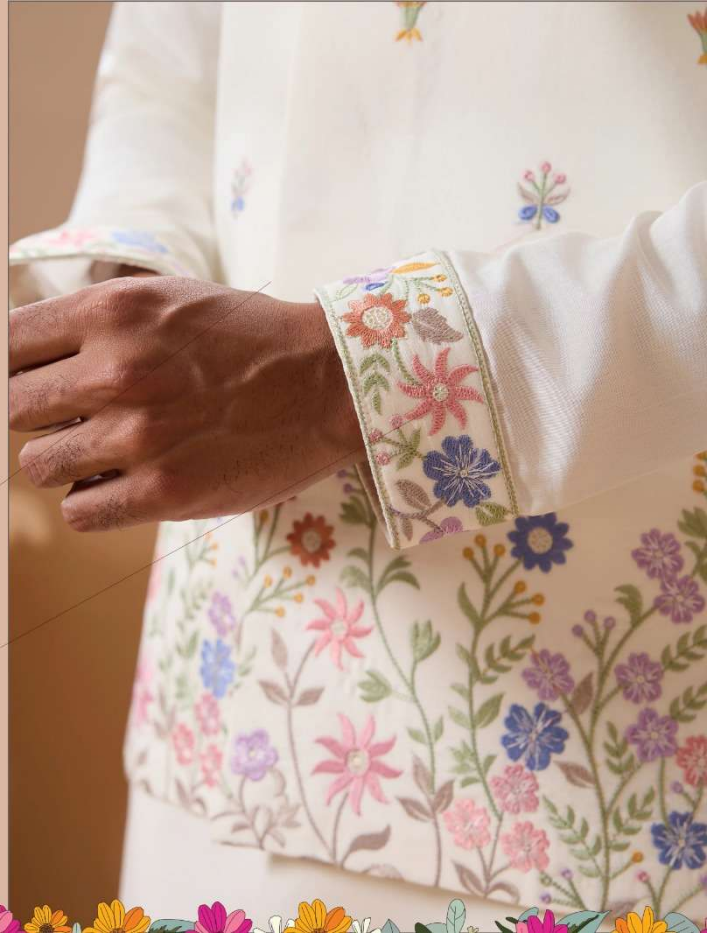

Color: White
Work: Viscose Silk

Work: Multi Thread with Sequence Embroidered Work

Ubhkala

21004