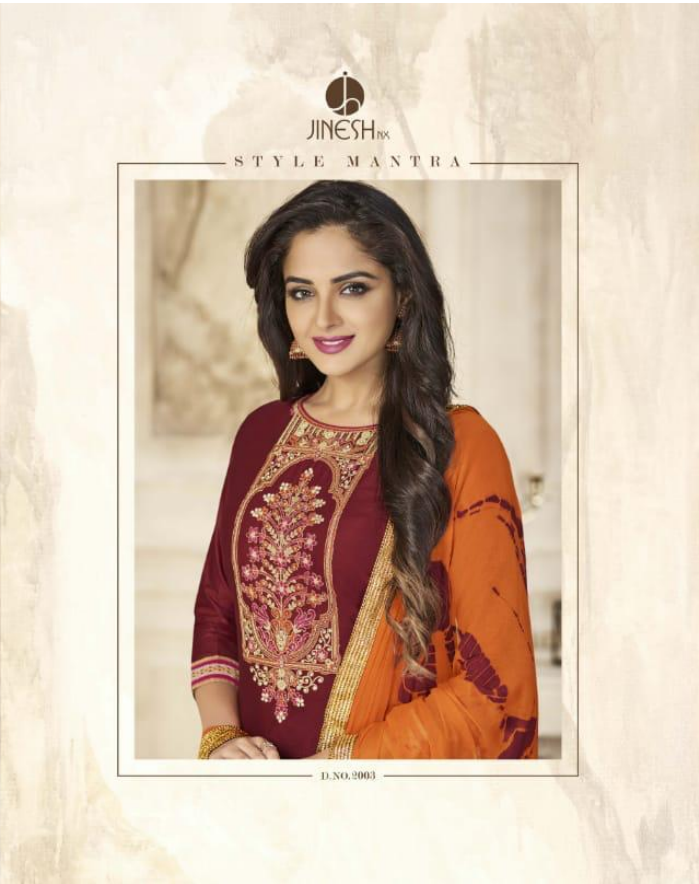

JINESH_{NX}

AARYA

SHYAMAL

JINESH NX

JINESH NX

* Complimentary copy not for sale *

AARYA

JINESH™

EXOTIC EFFECT

D.NO. 2010

Bright colour is one of the strongest fashion statement of the season and bold designs give fashion a more ethereal and exotic effect.

JINESH™

STUNING
PATIALA

D.No. 2001

JINESH NS

STUNING PATTERN