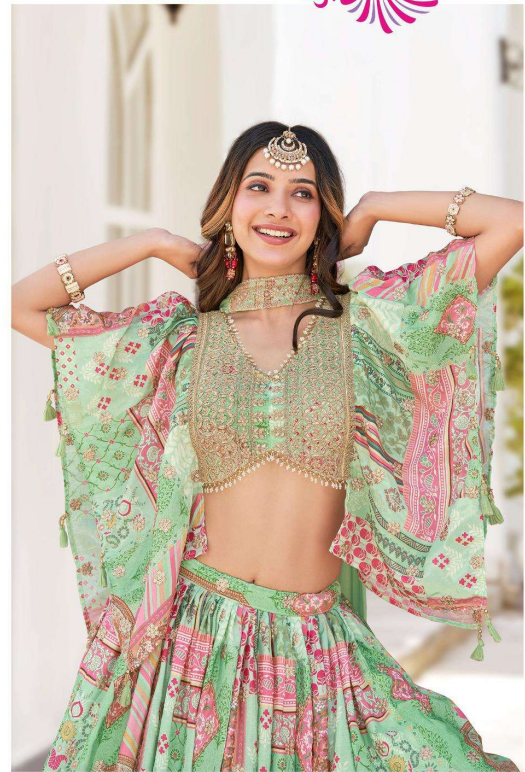

D.NO:7050-GREEN

FASHION