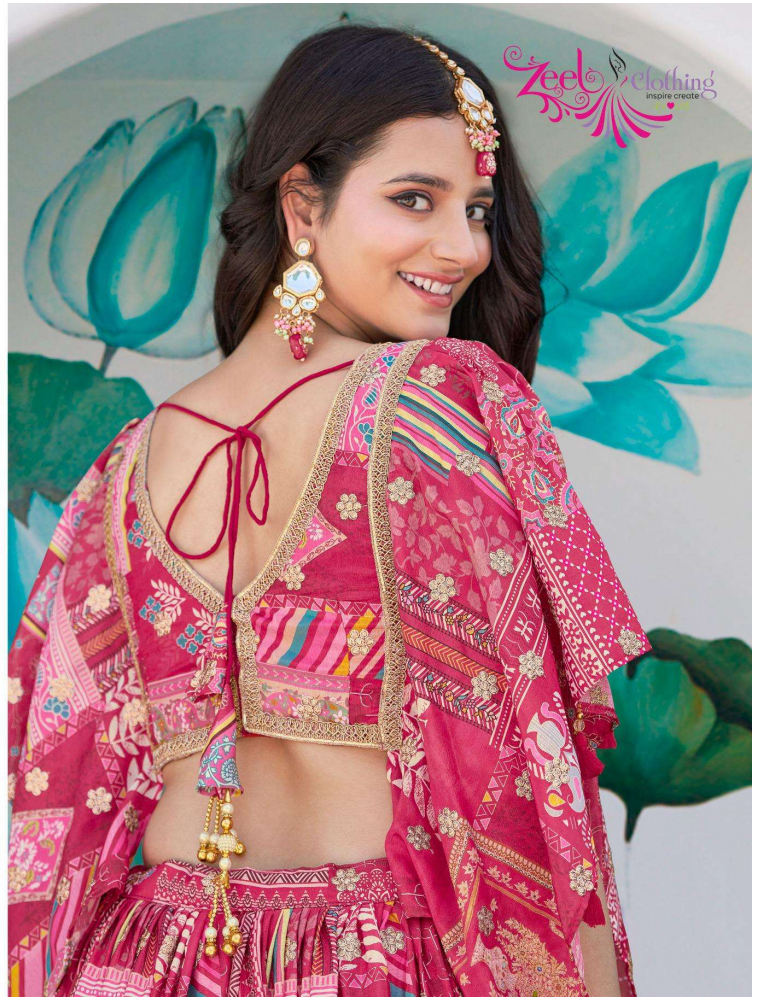

zeel clothing
inspire create