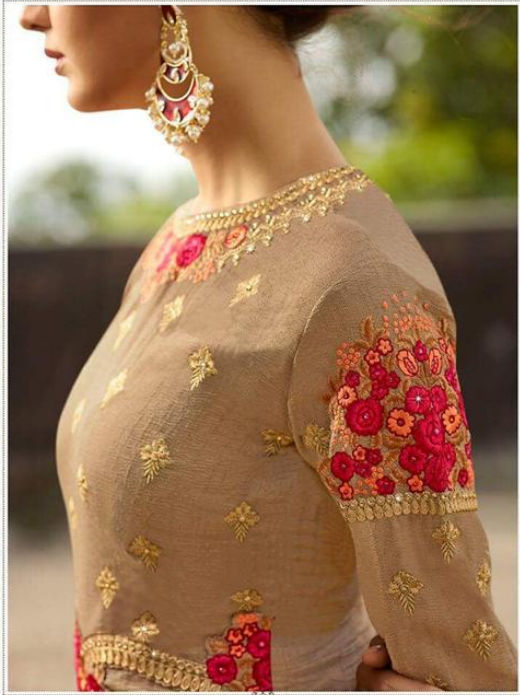

Om Lex
DESIGNER FASHION

Om Lex
02

Om Lex
DESIGNER CLOTHING

Omler
DESIGNER WEARABLES

04

Om Lex
DESIGNER STYLING

GEORGETTE EMBROIDERY SUIT

DESIGN NO.	PRODUCT NAME	TOP FABRIC	RATE
1	AFSA	TUSSER SILK	2135/-
2	AZARA	TUSSER SILK	2220/-
3	FIZA	TUSSER SILK	2275/-
4	NAQSH	GEORGETTE CRINCLE	2760/-
5	SUZANI	GEORGETTE	2105/-
6	ZAHRA	GEORGETTE	2645/-