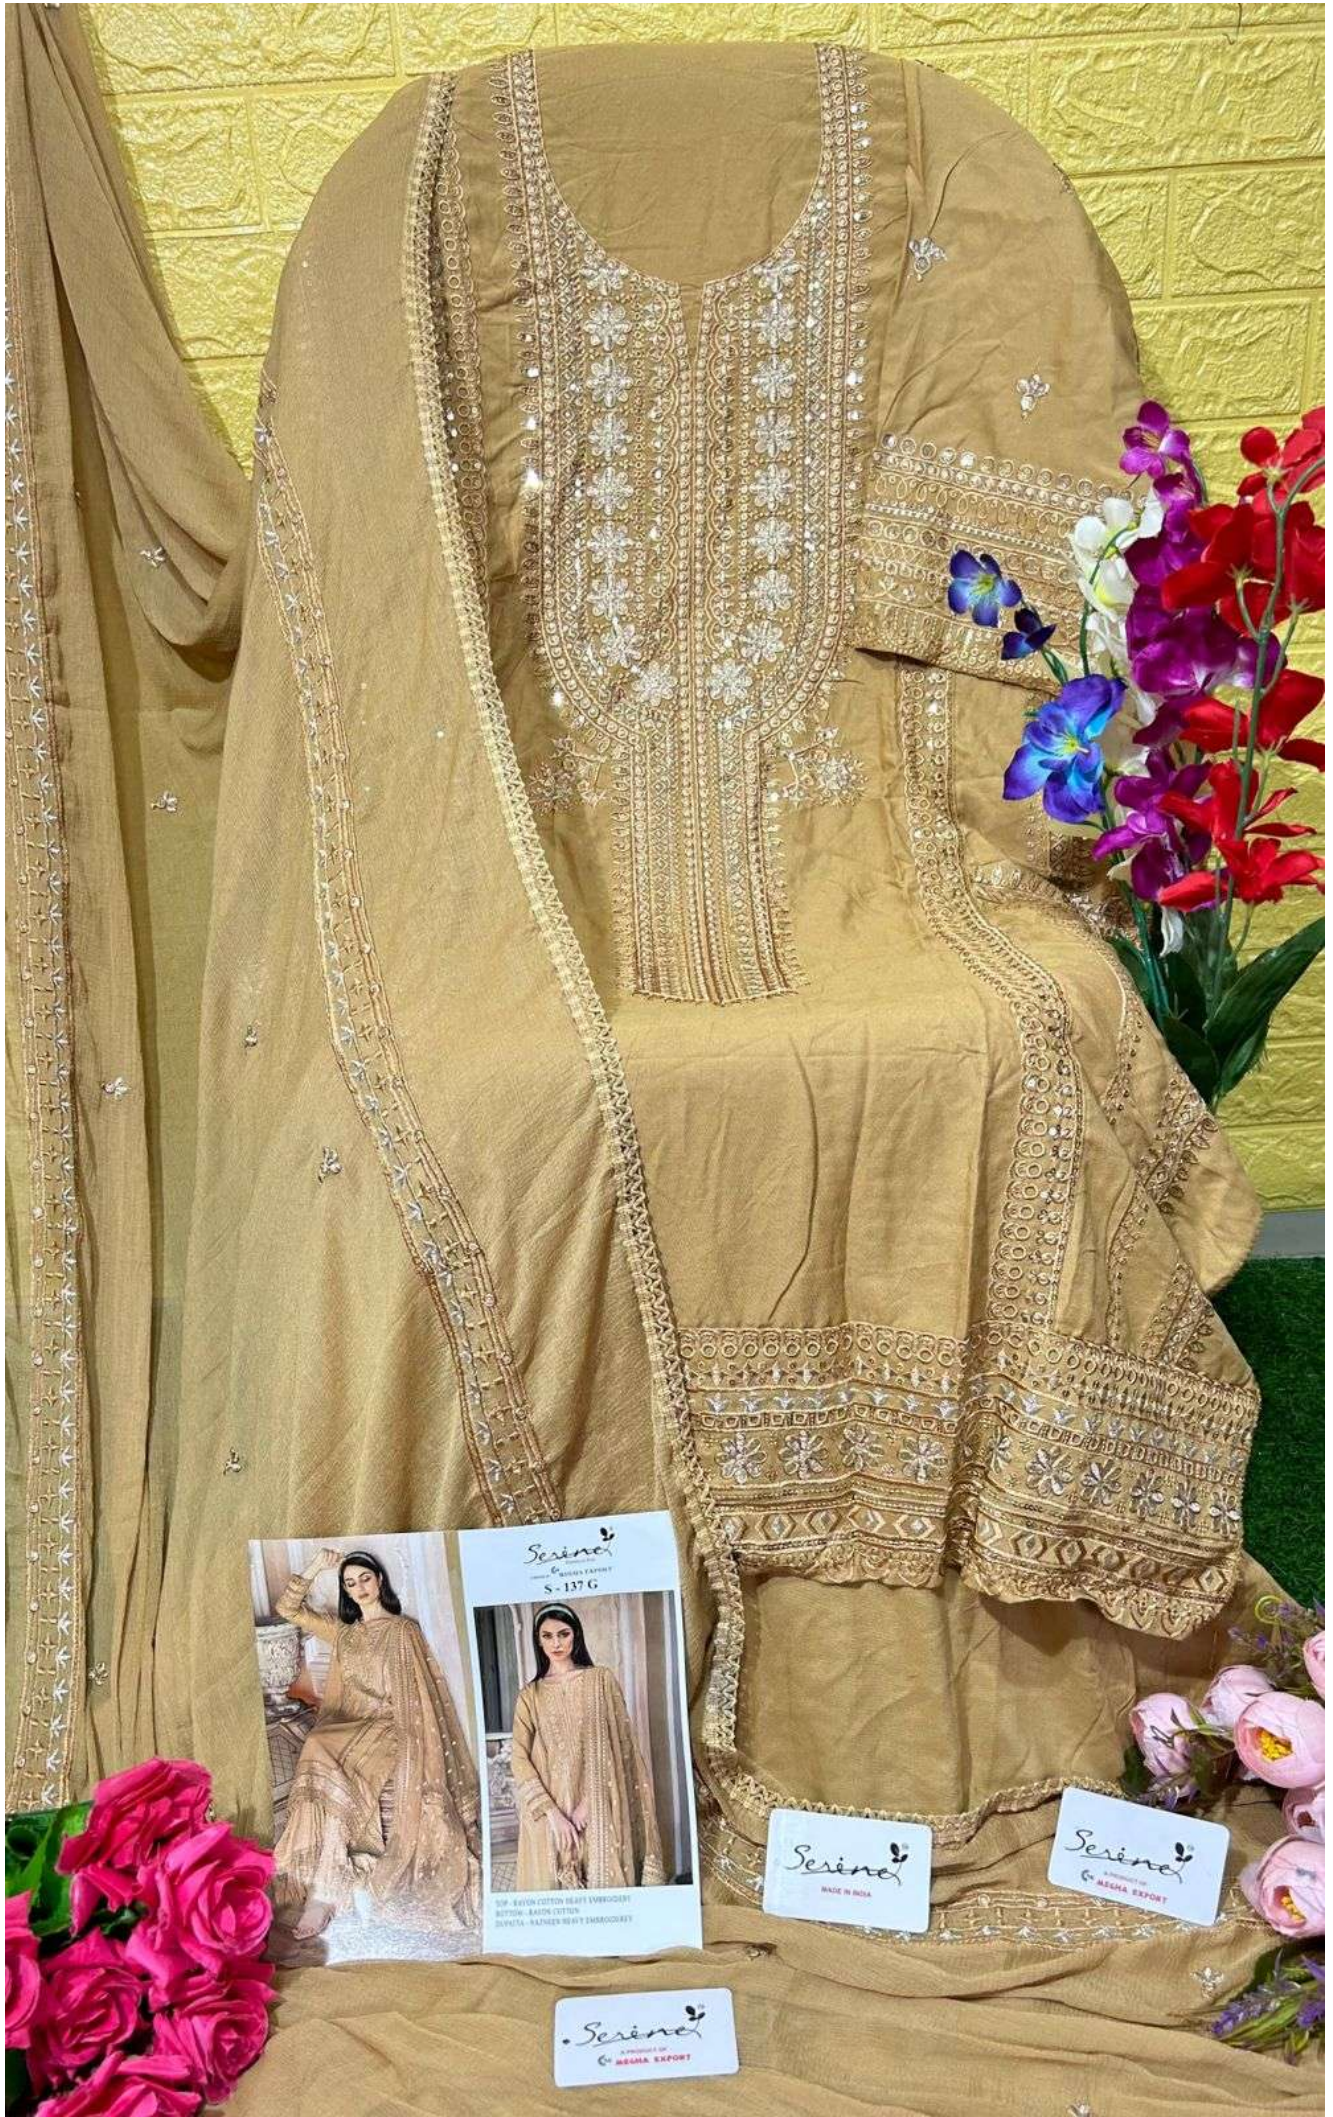

Serino
MADE IN INDIA

Serino
MADE IN INDIA

Serino
MADE IN INDIA

Serine
— Premium Fashion —
S-137 G

TOP - BEAUV COTTON BEAUTY EMBROIDERY
BOTTOM - BEAUV COTTON
DUPETTA - HANDED BEAUTY EMBROIDERY

Serine
MADE IN INDIA

Serine
A PRODUCT OF
MEGHA EXPORT

Serine
A PRODUCT OF
MEGHA EXPORT

Serena[®]
Pakistani Suit

A BRAND BY MEGHA EXPORT

S - 137 H

TOP - RAYON COTTON HEAVY EMBROIDERY
BOTTOM - RAYON COTTON
DUPATTA - NAZNEEN HEAVY EMBROIDEREY

Serena[®]
Pakistani Suit
A BRAND BY MEGHA EXPORT
S - 137 G

TOP - RAYON COTTON HEAVY EMBROIDERY
BOTTOM - RAYON COTTON
DUPATTA - NAZNEEN HEAVY EMBROIDEREY

Serena[®]
Pakistani Suit

A BRAND BY  MEGHA EXPORT

S - 137 H

TOP - RAYON COTTON HEAVY EMBROIDERY
BOTTOM - RAYON COTTON
DUPATTA - NAZNEEN HEAVY EMBROIDEREY