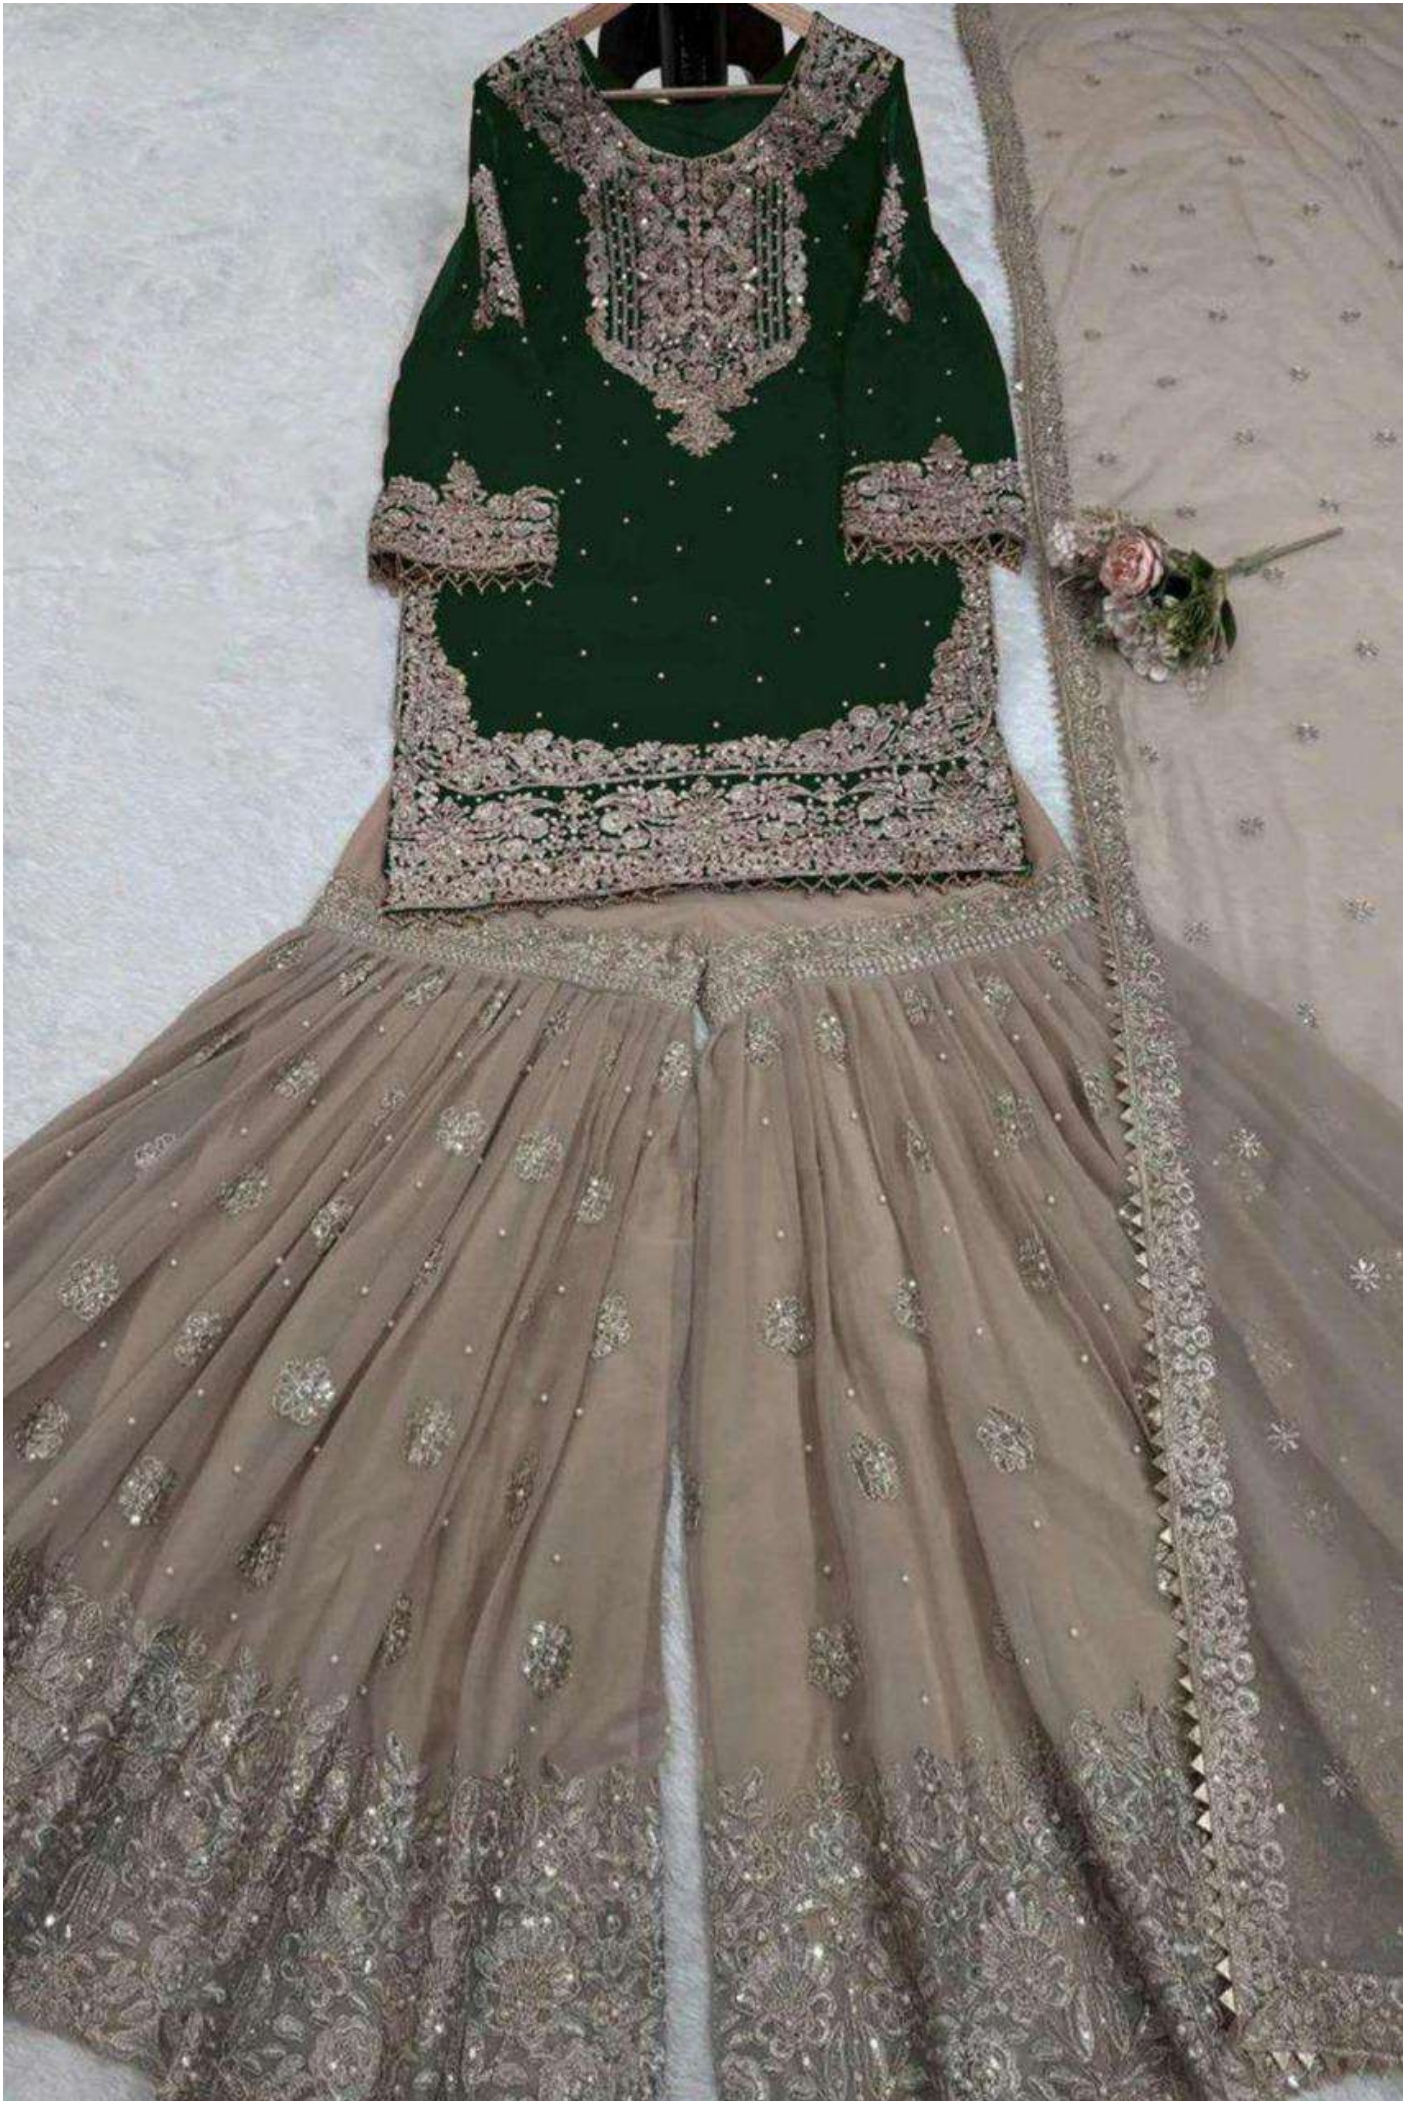

HOOR TEX

TOP :- GEORGETTE  
BOTTOM :- GEORGETTE  
DUPATTA :- GEORGETTE  
INNER:- AMERICAN CRAPE

*HF-95 B*

HF-95 A

HF-95 B

HF-95 C

HOOR TEX

HF-95 D

HF-95 E

HOOR TEX

HOOR TEX

TOP :- GEORGETTE  
BOTTOM :- GEORGETTE  
DUPATTA :- GEORGETTE  
INNER:- AMERICAN CRAPE

*HF-95 B*

HOOR TEX

TOP :- GEORGETTE  
BOTTOM :- GEORGETTE  
DUPATTA :- GEORGETTE  
INNER:- AMERICAN CRAPE

*HF-95 C*

HOOR TEX

TOP :- GEORGETTE  
BOTTOM :- GEORGETTE  
DUPATTA :- GEORGETTE  
INNER:- AMERICAN CRAPE

*HF-95 D*

HOOR TEX

TOP :- GEORGETTE  
BOTTOM :- GEORGETTE  
DUPATTA :- GEORGETTE  
INNER:- AMERICAN CRAPE  
HF-95 E

HOOR TEX

TOP :- GEORGETTE  
BOTTOM :- GEORGETTE  
DUPATTA :- GEORGETTE  
INNER:- AMERICAN CRAPE

*HF-95 A*