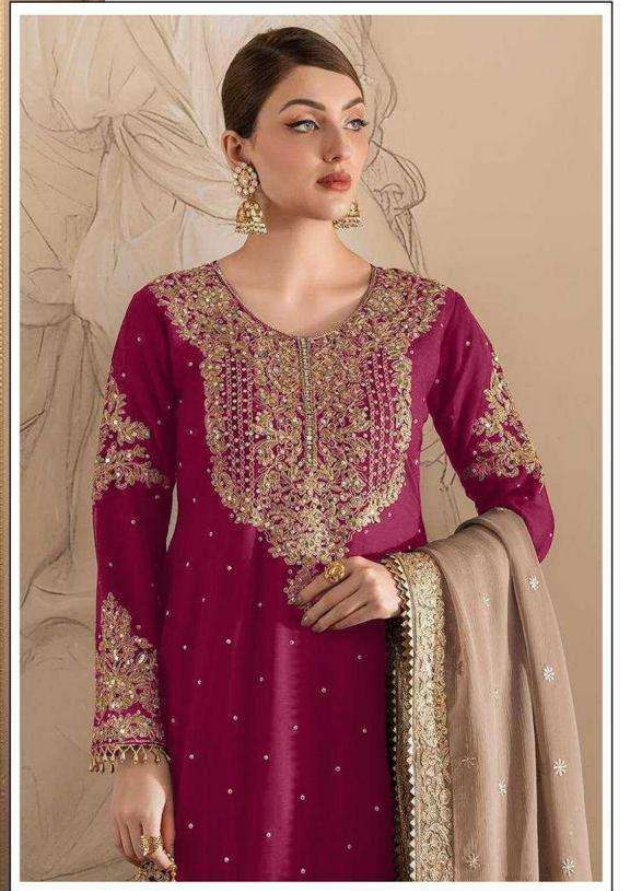

HOOR TEX

TOP :- GEORGETTE  
BOTTOM :- GEORGETTE  
DUPATTA :- GEORGETTE  
INNER:- AMERICAN CRAPE

*HF-95 B*

HF-95 A

HF-95 B

HF-95 C

HOOR TEX

HF-95 D

HF-95 E

HOOR TEX

HOOR TEX

TOP :- GEORGETTE  
BOTTOM :- GEORGETTE  
DUPATTA :- GEORGETTE  
INNER:- AMERICAN CRAPE

*HF-95 B*

HOOR TEX

TOP :- GEORGETTE  
BOTTOM :- GEORGETTE  
DUPATTA :- GEORGETTE  
INNER:- AMERICAN CRAPE

*HF-95 C*

HOOR TEX

TOP :- GEORGETTE  
BOTTOM :- GEORGETTE  
DUPATTA :- GEORGETTE  
INNER:- AMERICAN CRAPE

*HF-95 D*

HOOR TEX

TOP :- GEORGETTE  
BOTTOM :- GEORGETTE  
DUPATTA :- GEORGETTE  
INNER:- AMERICAN CRAPE  
HF-95 E

HOOR TEX

TOP :- GEORGETTE  
BOTTOM :- GEORGETTE  
DUPATTA :- GEORGETTE  
INNER:- AMERICAN CRAPE

*HF-95 A*