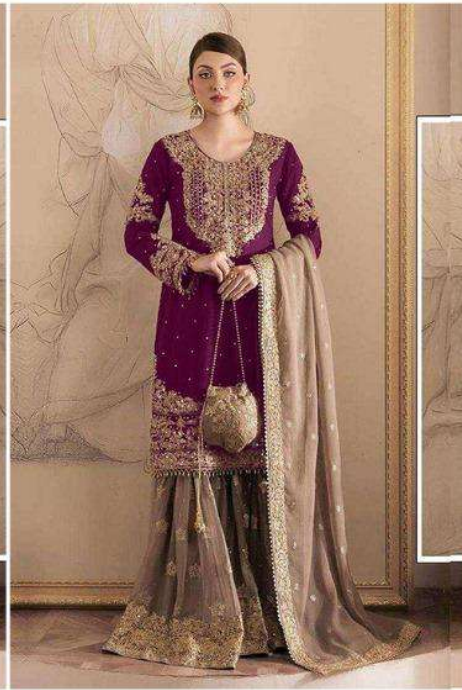

HOOR TEX

TOP :- GEORGETTE  
BOTTOM :- GEORGETTE  
DUPATTA :- GEORGETTE  
INNER:- AMERICAN CRAPE

*HF-95 B*

HF-95 A

HF-95 B

HF-95 C

HOOR TEX

HF-95 D

HF-95 E

HOOR TEX

HOOR TEX

TOP :- GEORGETTE  
BOTTOM :- GEORGETTE  
DUPATTA :- GEORGETTE  
INNER:- AMERICAN CRAPE

*HF-95 B*

HOOR TEX

TOP :- GEORGETTE  
BOTTOM :- GEORGETTE  
DUPATTA :- GEORGETTE  
INNER:- AMERICAN CRAPE

*HF-95 C*

HOOR TEX

TOP :- GEORGETTE  
BOTTOM :- GEORGETTE  
DUPATTA :- GEORGETTE  
INNER:- AMERICAN CRAPE

*HF-95 D*

HOOR TEX

TOP :- GEORGETTE  
BOTTOM :- GEORGETTE  
DUPATTA :- GEORGETTE  
INNER:- AMERICAN CRAPE  
HF-95 E

HOOR TEX

TOP :- GEORGETTE  
BOTTOM :- GEORGETTE  
DUPATTA :- GEORGETTE  
INNER:- AMERICAN CRAPE

*HF-95 A*