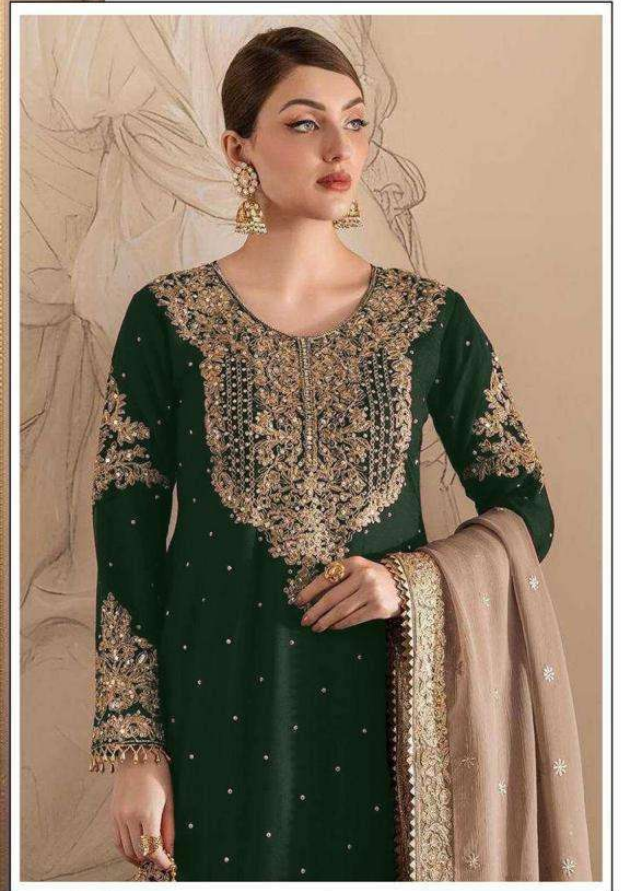

HOOR TEX

TOP :- GEORGETTE  
BOTTOM :- GEORGETTE  
DUPATTA :- GEORGETTE  
INNER:- AMERICAN CRAPE

*HF-95 B*

HF-95 A

HF-95 B

HF-95 C

HOOR TEX

HF-95 D

HF-95 E

HOOR TEX

HOOR TEX

TOP :- GEORGETTE  
BOTTOM :- GEORGETTE  
DUPATTA :- GEORGETTE  
INNER:- AMERICAN CRAPE

*HF-95 B*

HOOR TEX

TOP :- GEORGETTE  
BOTTOM :- GEORGETTE  
DUPATTA :- GEORGETTE  
INNER:- AMERICAN CRAPE

*HF-95 C*

HOOR TEX

TOP :- GEORGETTE  
BOTTOM :- GEORGETTE  
DUPATTA :- GEORGETTE  
INNER:- AMERICAN CRAPE

*HF-95 D*

HOOR TEX

TOP :- GEORGETTE  
BOTTOM :- GEORGETTE  
DUPATTA :- GEORGETTE  
INNER:- AMERICAN CRAPE  
HF-95 E

HOOR TEX

TOP :- GEORGETTE  
BOTTOM :- GEORGETTE  
DUPATTA :- GEORGETTE  
INNER:- AMERICAN CRAPE

*HF-95 A*