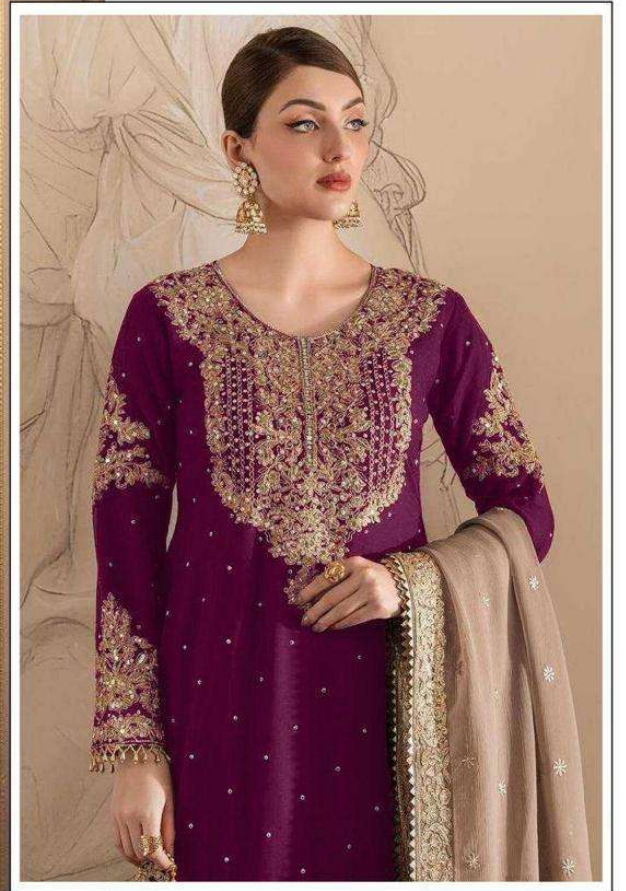

HOOR TEX

TOP :- GEORGETTE  
BOTTOM :- GEORGETTE  
DUPATTA :- GEORGETTE  
INNER:- AMERICAN CRAPE

*HF-95 B*

HF-95 A

HF-95 B

HF-95 C

HOOR TEX

HF-95 D

HF-95 E

HOOR TEX

HOOR TEX

TOP :- GEORGETTE  
BOTTOM :- GEORGETTE  
DUPATTA :- GEORGETTE  
INNER:- AMERICAN CRAPE

*HF-95 B*

HOOR TEX

TOP :- GEORGETTE  
BOTTOM :- GEORGETTE  
DUPATTA :- GEORGETTE  
INNER:- AMERICAN CRAPE

*HF-95 C*

HOOR TEX

TOP :- GEORGETTE  
BOTTOM :- GEORGETTE  
DUPATTA :- GEORGETTE  
INNER:- AMERICAN CRAPE

*HF-95 D*

HOOR TEX

TOP :- GEORGETTE  
BOTTOM :- GEORGETTE  
DUPATTA :- GEORGETTE  
INNER:- AMERICAN CRAPE  
HF-95 E

HOOR TEX

TOP :- GEORGETTE  
BOTTOM :- GEORGETTE  
DUPATTA :- GEORGETTE  
INNER:- AMERICAN CRAPE

*HF-95 A*