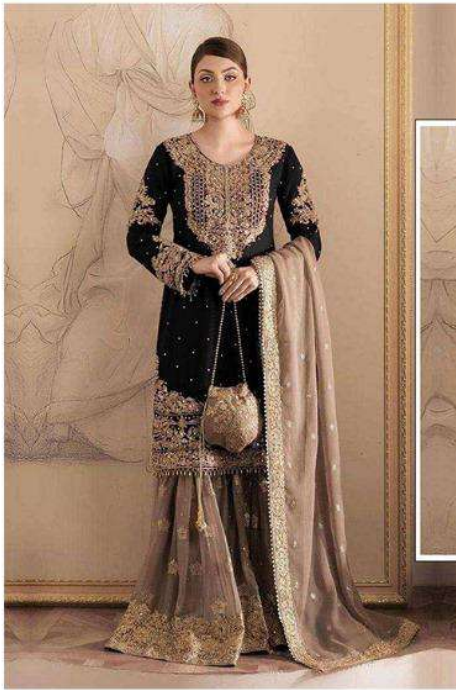

HOOR TEX

TOP :- GEORGETTE  
BOTTOM :- GEORGETTE  
DUPATTA :- GEORGETTE  
INNER:- AMERICAN CRAPE

*HF-95 B*

HF-95 A

HF-95 B

HF-95 C

HOOR TEX

HF-95 D

HF-95 E

HOOR TEX

HOOR TEX

TOP :- GEORGETTE  
BOTTOM :- GEORGETTE  
DUPATTA :- GEORGETTE  
INNER:- AMERICAN CRAPE

*HF-95 B*

HOOR TEX

TOP :- GEORGETTE  
BOTTOM :- GEORGETTE  
DUPATTA :- GEORGETTE  
INNER:- AMERICAN CRAPE

*HF-95 C*

HOOR TEX

TOP :- GEORGETTE  
BOTTOM :- GEORGETTE  
DUPATTA :- GEORGETTE  
INNER:- AMERICAN CRAPE

*HF-95 D*

HOOR TEX

TOP :- GEORGETTE  
BOTTOM :- GEORGETTE  
DUPATTA :- GEORGETTE  
INNER:- AMERICAN CRAPE  
HF-95 E

HOOR TEX

TOP :- GEORGETTE  
BOTTOM :- GEORGETTE  
DUPATTA :- GEORGETTE  
INNER:- AMERICAN CRAPE

*HF-95 A*