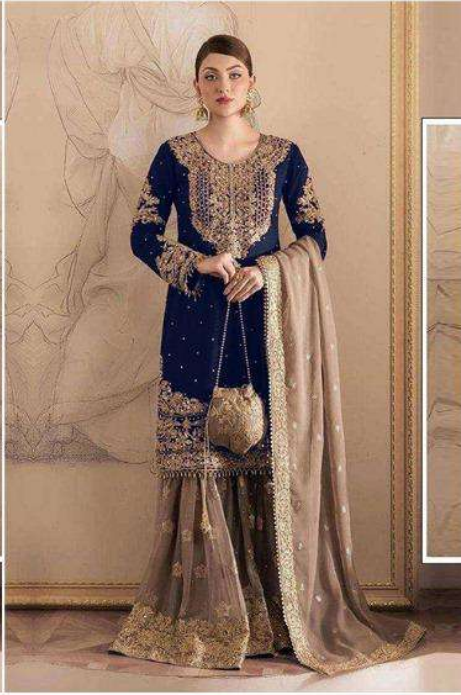

HOOR TEX

TOP :- GEORGETTE  
BOTTOM :- GEORGETTE  
DUPATTA :- GEORGETTE  
INNER:- AMERICAN CRAPE

*HF-95 B*

HF-95 A

HF-95 B

HF-95 C

HOOR TEX

HF-95 D

HF-95 E

HOOR TEX

HOOR TEX

TOP :- GEORGETTE  
BOTTOM :- GEORGETTE  
DUPATTA :- GEORGETTE  
INNER:- AMERICAN CRAPE

*HF-95 B*

HOOR TEX

TOP :- GEORGETTE  
BOTTOM :- GEORGETTE  
DUPATTA :- GEORGETTE  
INNER:- AMERICAN CRAPE

*HF-95 C*

HOOR TEX

TOP :- GEORGETTE  
BOTTOM :- GEORGETTE  
DUPATTA :- GEORGETTE  
INNER:- AMERICAN CRAPE

*HF-95 D*

HOOR TEX

TOP :- GEORGETTE  
BOTTOM :- GEORGETTE  
DUPATTA :- GEORGETTE  
INNER:- AMERICAN CRAPE  
HF-95 E

HOOR TEX

TOP :- GEORGETTE  
BOTTOM :- GEORGETTE  
DUPATTA :- GEORGETTE  
INNER:- AMERICAN CRAPE

*HF-95 A*