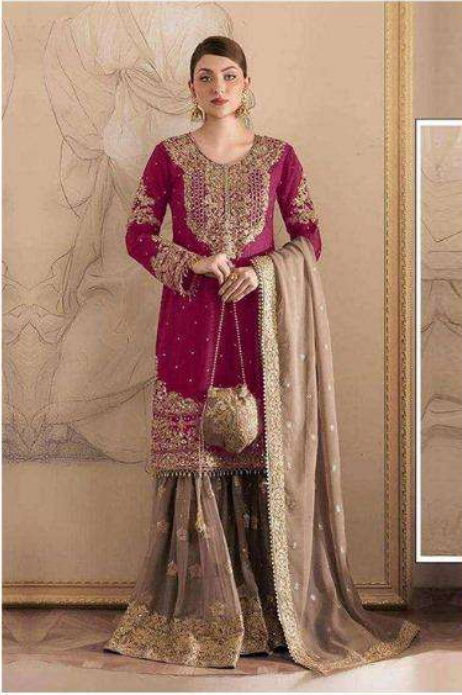

HOOR TEX

TOP :- GEORGETTE  
BOTTOM :- GEORGETTE  
DUPATTA :- GEORGETTE  
INNER:- AMERICAN CRAPE

*HF-95 B*

HF-95 A

HF-95 B

HF-95 C

HOOR TEX

HF-95 D

HF-95 E

HOOR TEX

HOOR TEX

TOP :- GEORGETTE  
BOTTOM :- GEORGETTE  
DUPATTA :- GEORGETTE  
INNER:- AMERICAN CRAPE

*HF-95 B*

HOOR TEX

TOP :- GEORGETTE  
BOTTOM :- GEORGETTE  
DUPATTA :- GEORGETTE  
INNER:- AMERICAN CRAPE

*HF-95 C*

HOOR TEX

TOP :- GEORGETTE  
BOTTOM :- GEORGETTE  
DUPATTA :- GEORGETTE  
INNER:- AMERICAN CRAPE

*HF-95 D*

HOOR TEX

TOP :- GEORGETTE  
BOTTOM :- GEORGETTE  
DUPATTA :- GEORGETTE  
INNER:- AMERICAN CRAPE  
HF-95 E

HOOR TEX

TOP :- GEORGETTE  
BOTTOM :- GEORGETTE  
DUPATTA :- GEORGETTE  
INNER:- AMERICAN CRAPE

*HF-95 A*