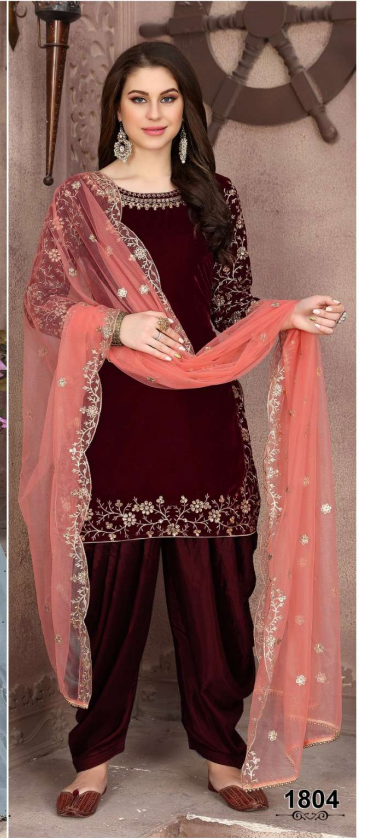

1802

Twisha

Vol-18

D.NO.	Price	Top Fabrics	Inner / Bottom	Dupatta
1801	1495	9000 Velvet	Santool	Net With Heavy Work
1802	1495	9000 Velvet	Santool	Net With Heavy Work
1803	1495	9000 Velvet	Santool	Net With Heavy Work
1804	1495	9000 Velvet	Santool	Net With Heavy Work

Total Pcs-4

Set Price-5980/-

Twisha

Vol-18

1804
— 000 —

1803

1802

1801