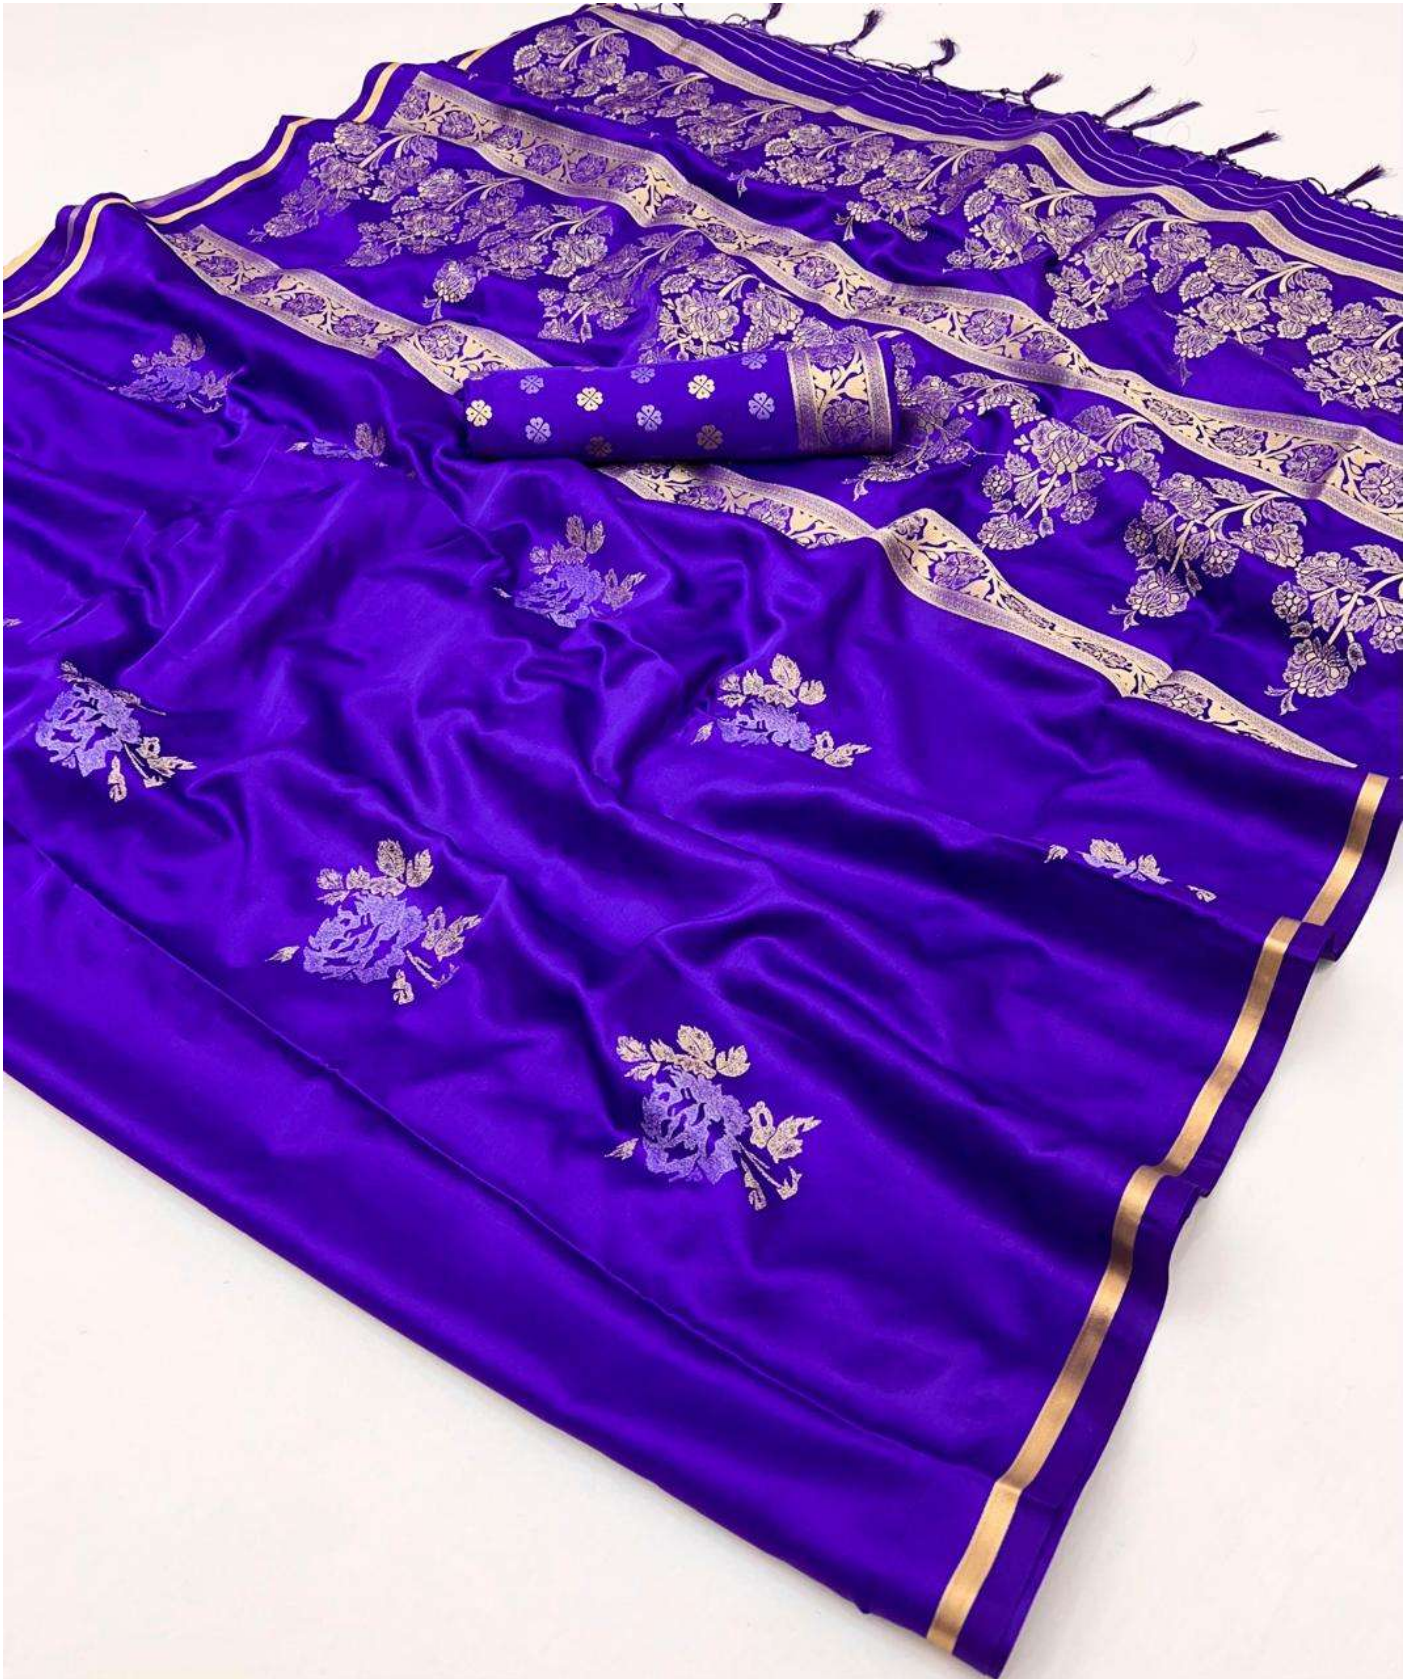

RAJTEX[®]
Collection
Print sarees | Lehengas | Silk sarees

Kanthpala
FLORA

PURE SATIN HANDLOOM WEAVING SILK **406004**

RAJTEX

Sarees

Print sarees | Lehengas | Silk sarees

Kanthpala

FLORA

PURE SATIN HANDLOOM WEAVING SILK

406001

406002

406003

406004

406005

406006

RAJTEX[®]
Exclusive
Print sarees | Lehengas | Silk sarees