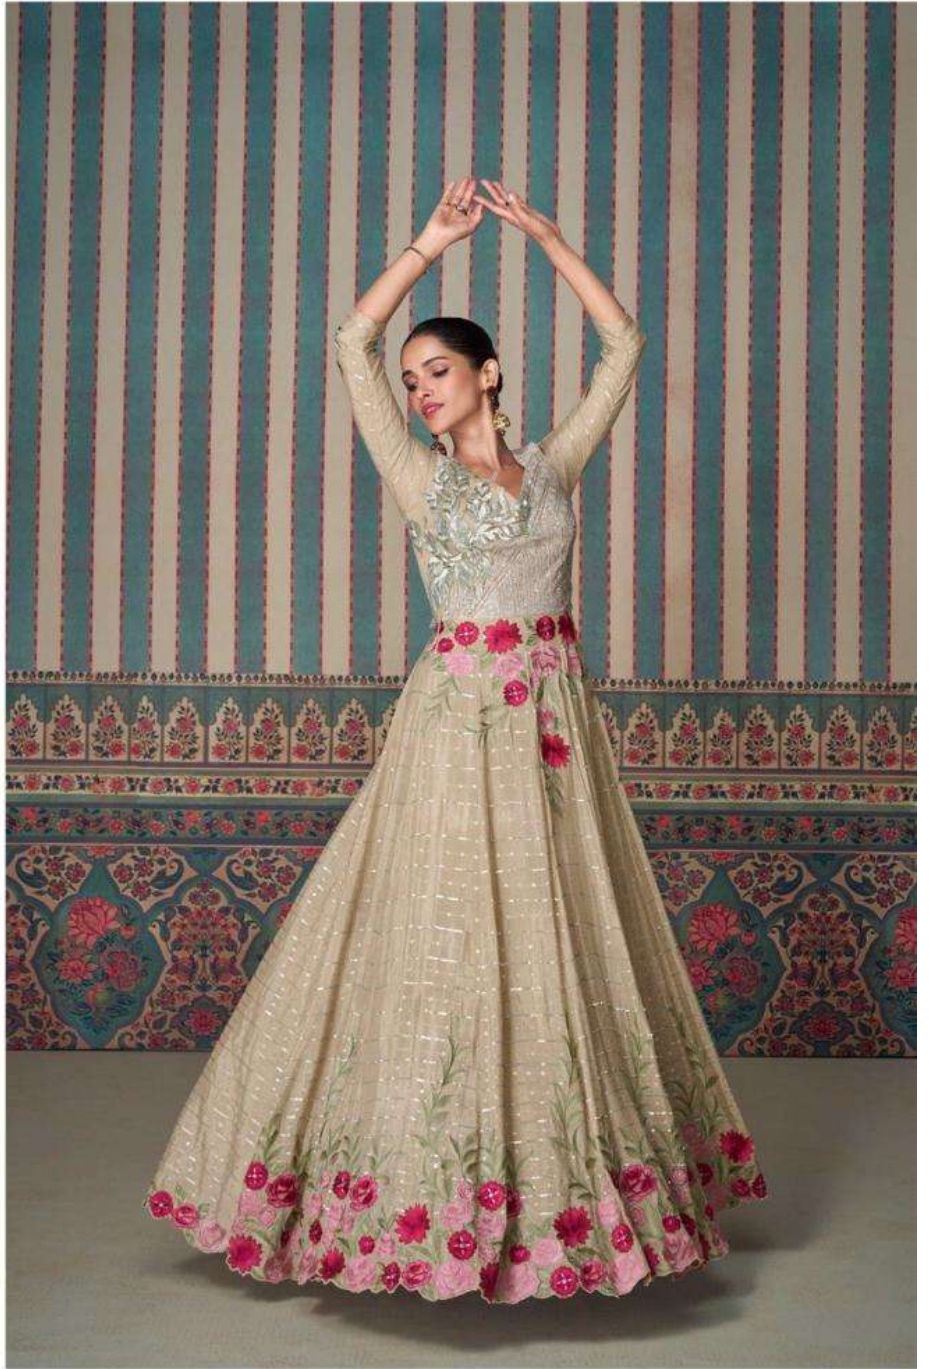

SAYURI®
Designer

STYLE ICON

Elegance is the only beauty that never fades

D NO-5681

LOTUS LAND

SAYURI[®]
Designer

Embrace one of the purest trends this season

D NO-5681

SAYURI®
Designer

STYLE ICON

Elegance is the only beauty that never fades

D NO-5681

SAYURI[®]
Designer

ETHNIC

1 23456 78901 2