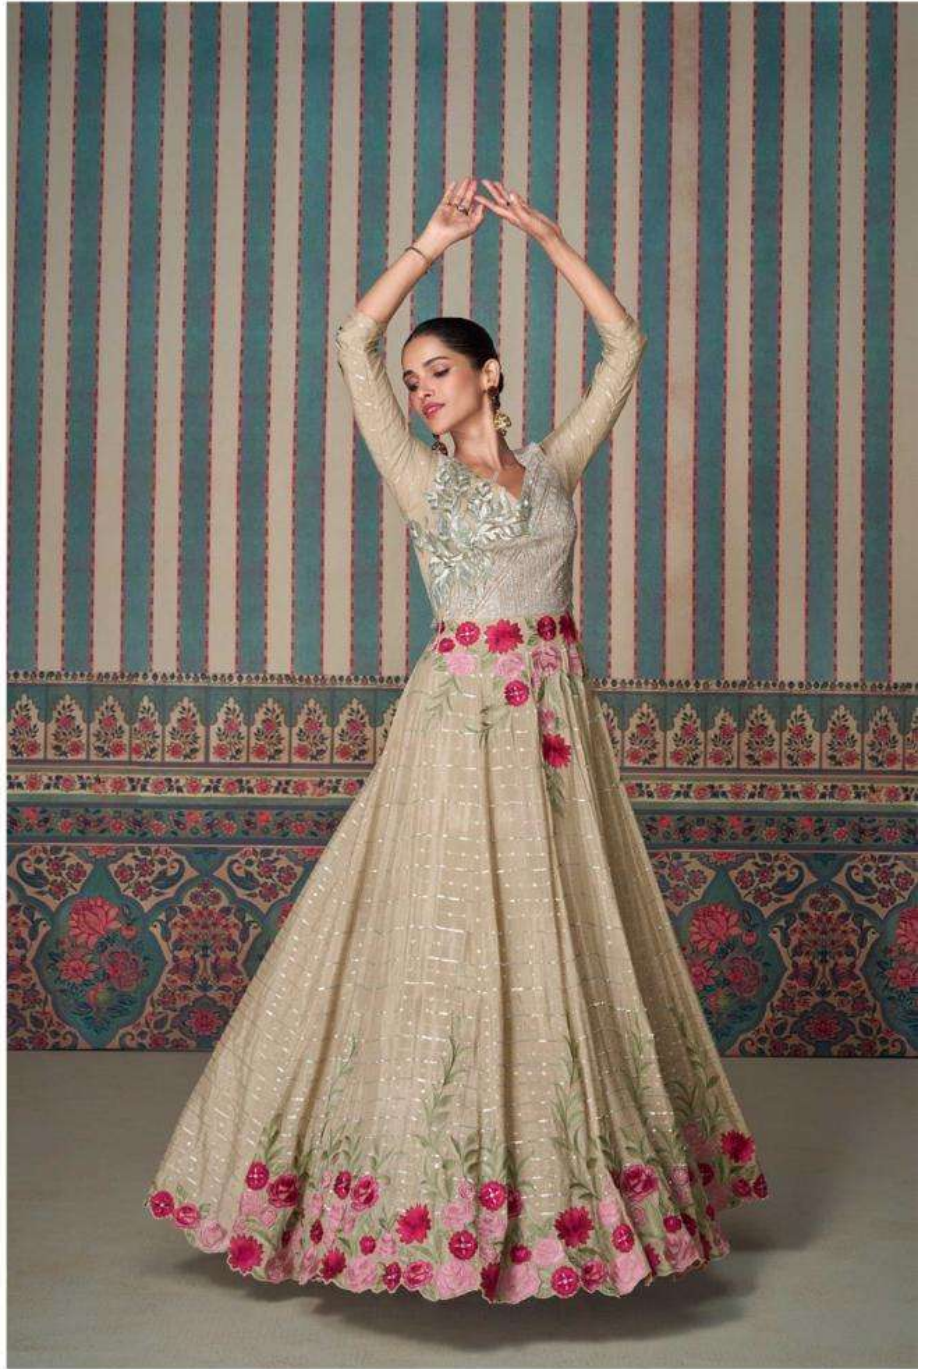

SAYURI®
Designer

STYLE ICON

Elegance is the only beauty that never fades

D NO-5681

LOTUS LAND

SAYURI[®]
Designer

Embrace one of the purest trends this season

D NO-5681

SAYURI®
Designer

STYLE ICON

Elegance is the only beauty that never fades

D NO-5681

SAYURI[®]
Designer

ETHNIC

1 23456 78901 2