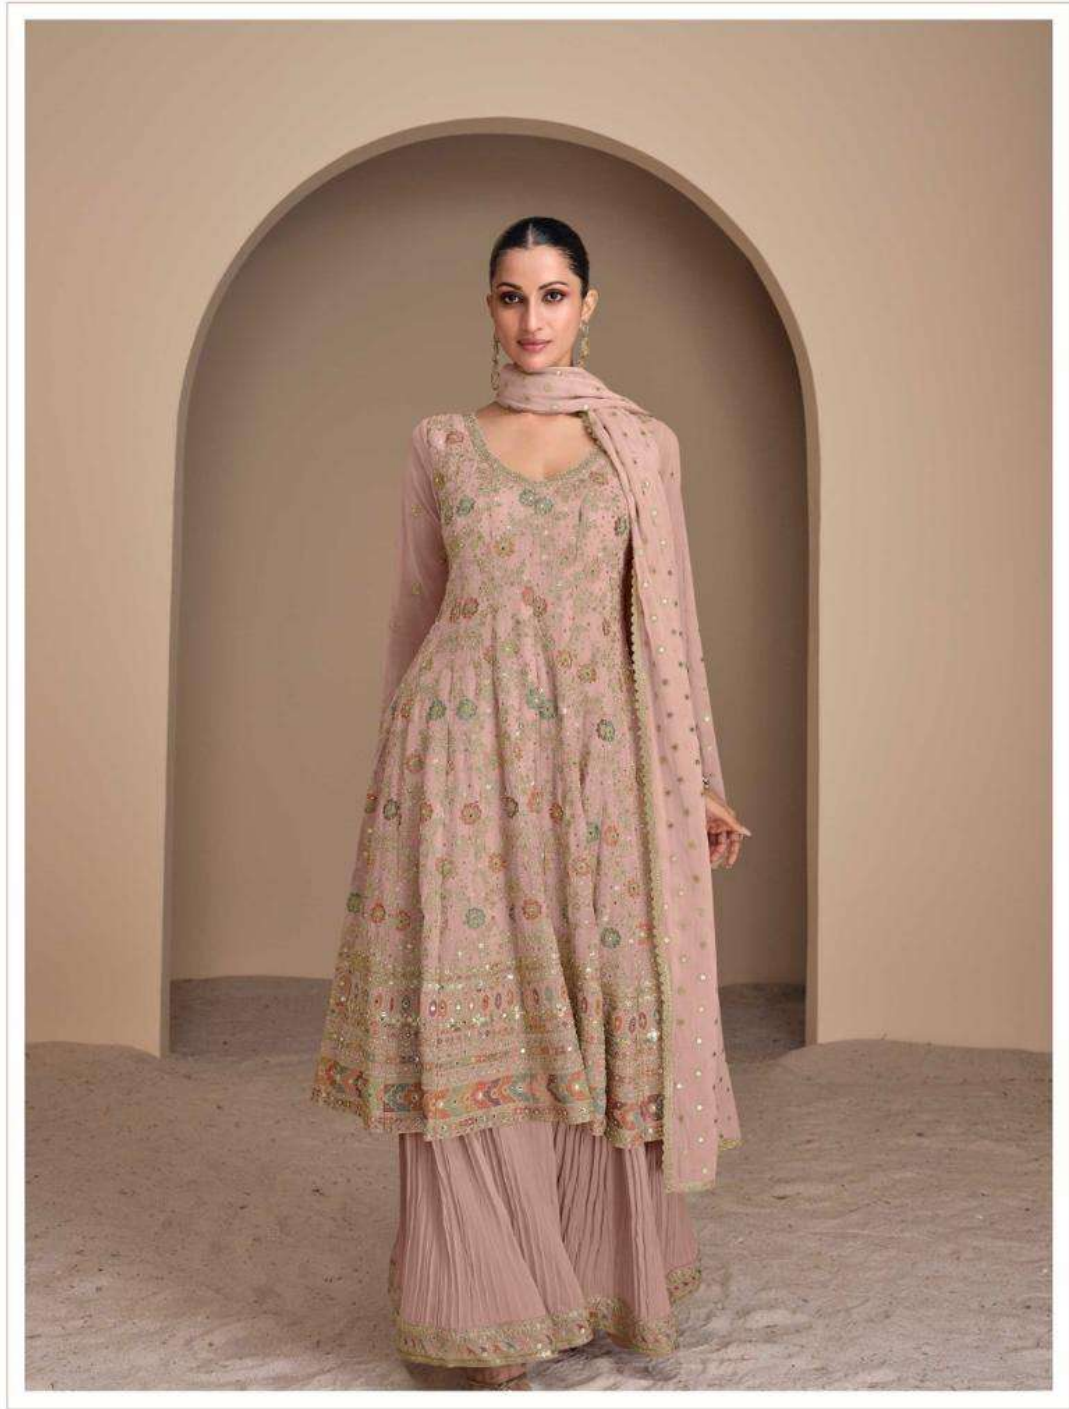

SAYURI[®]
— Designer

D NO-5659

SAYURI®
Designer

D NO-5659