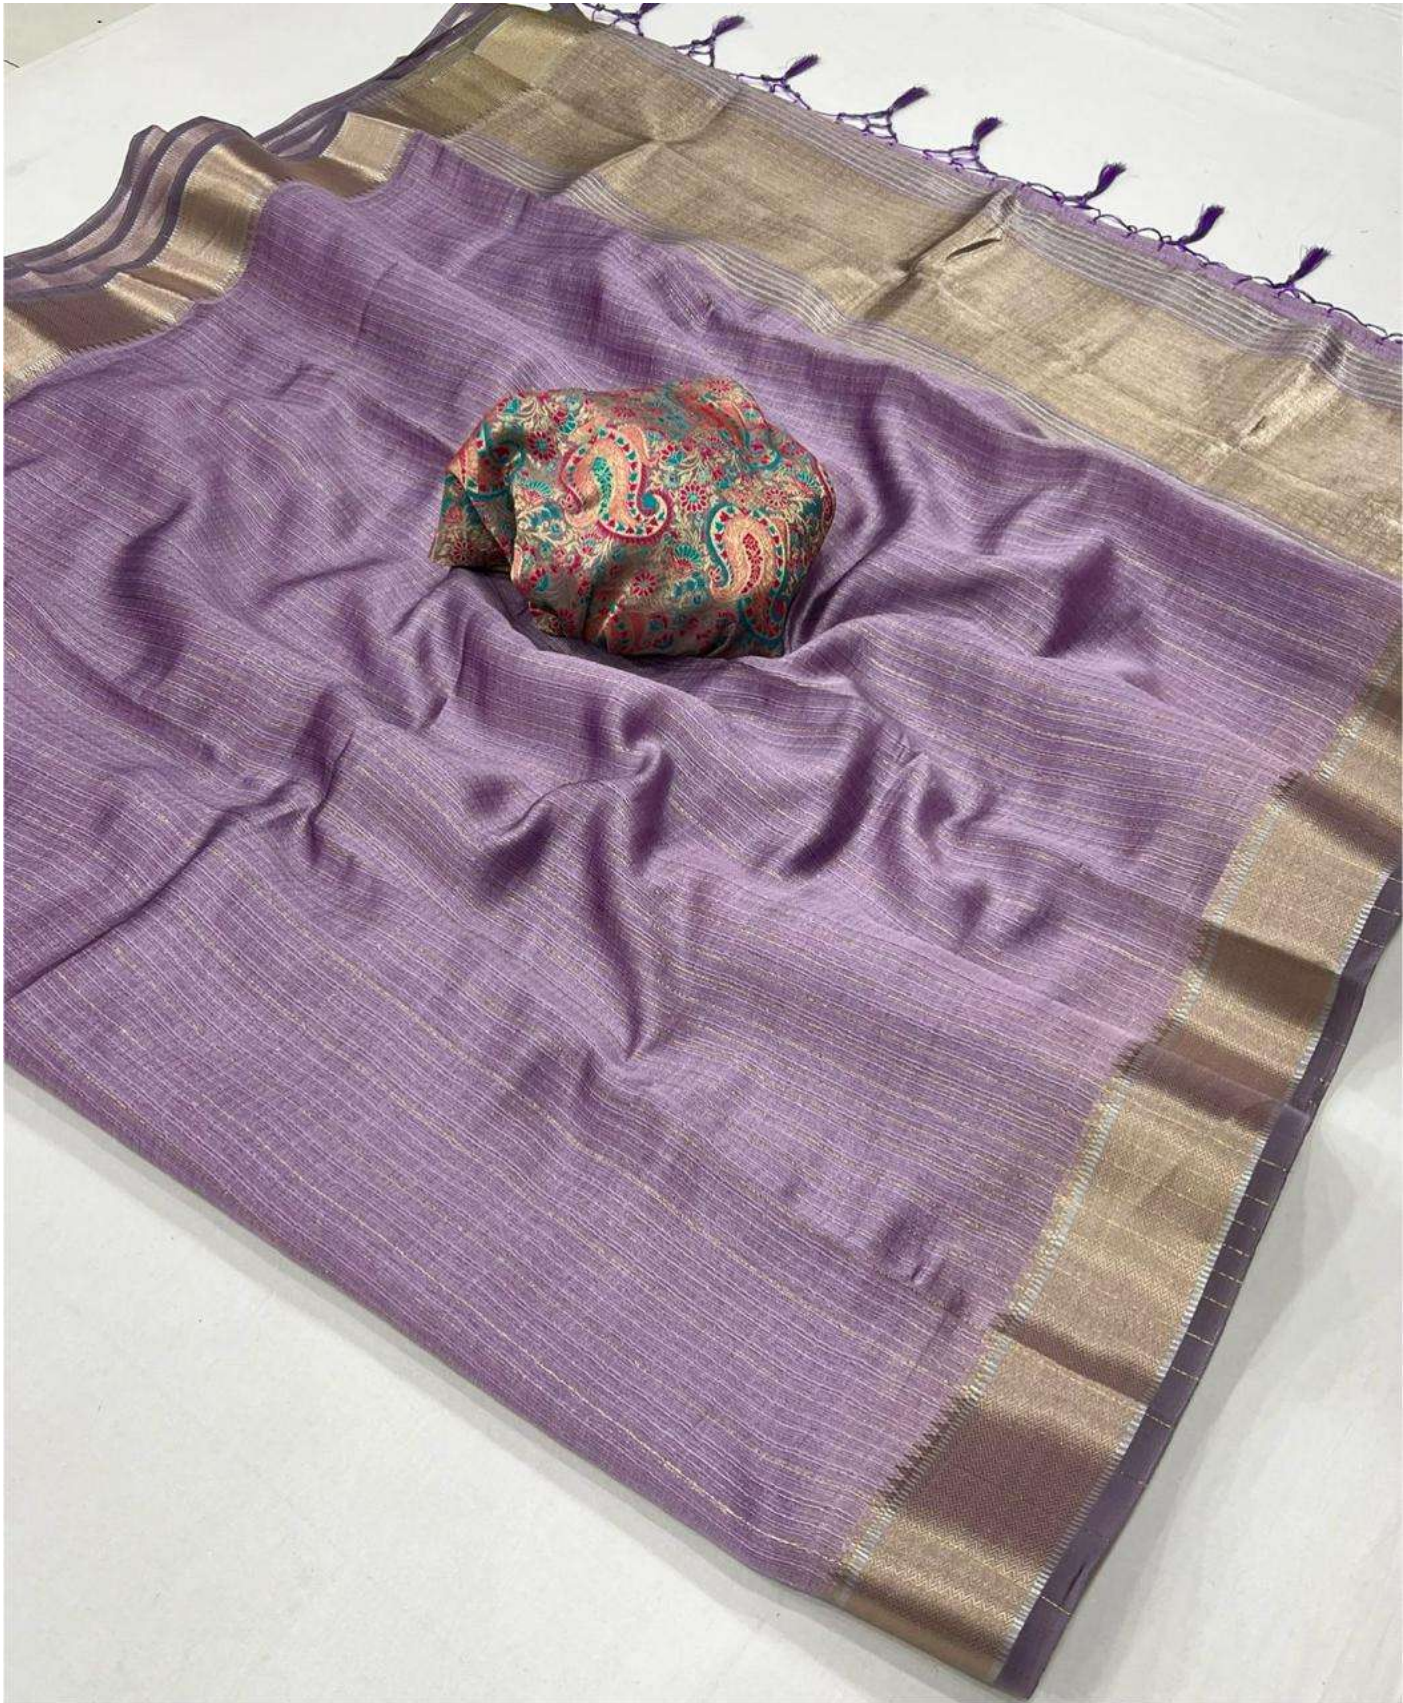

RAITEX
Andhara
Perseus | Intelligence | Silk Saree

SAKSHI
shakti
SAREE

RAJTEX

394001

394005

RAJTEX
1987-2000 | 1987-2000

RAJTEX[®]
Salween
Print sarees | Lehengas | Silk sarees

KNOORIE
SEASONS MOSS CHIFFON HANDLOOM WEAVING