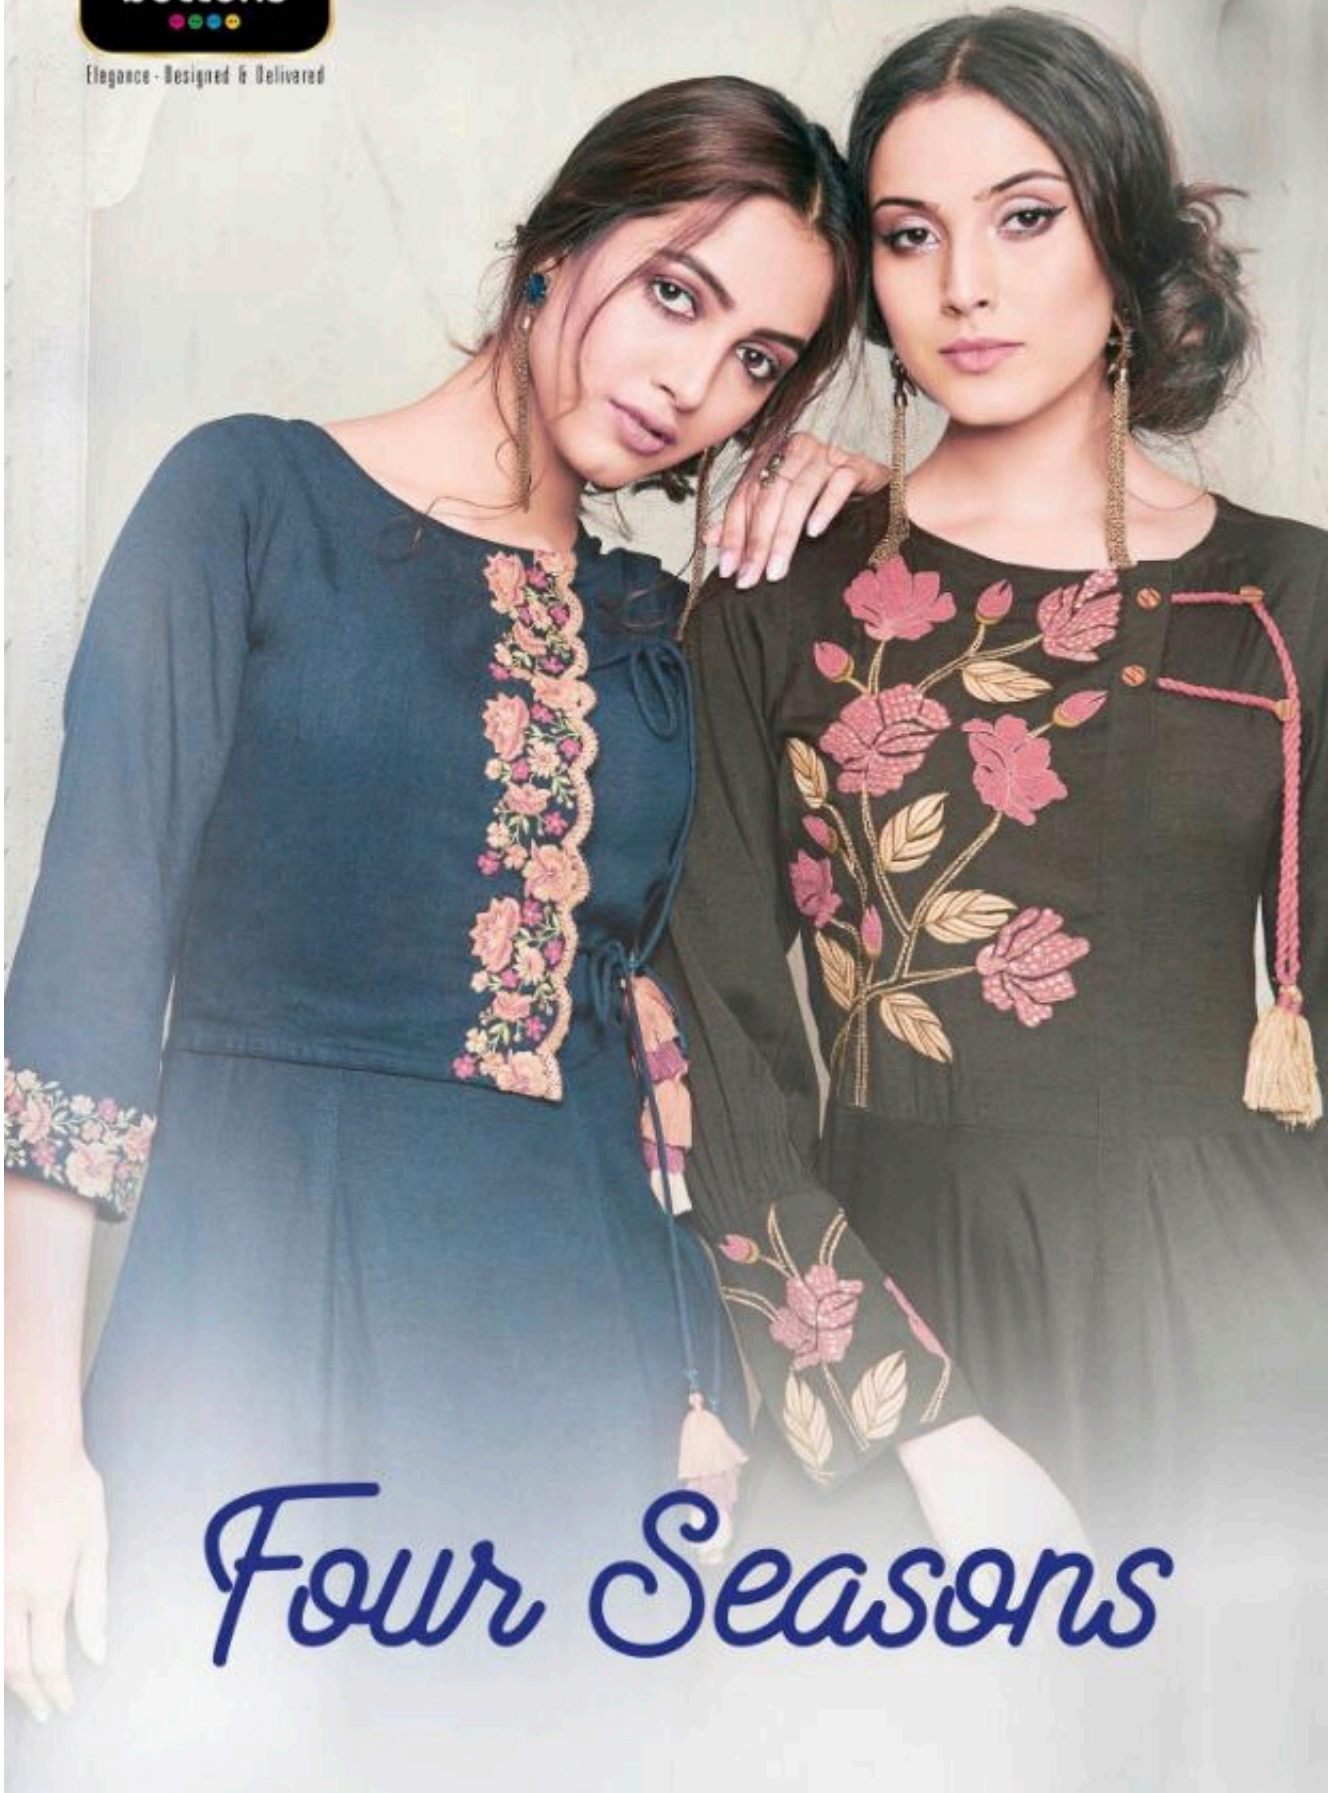

Elegance - Designed & Delivered

Four Seasons