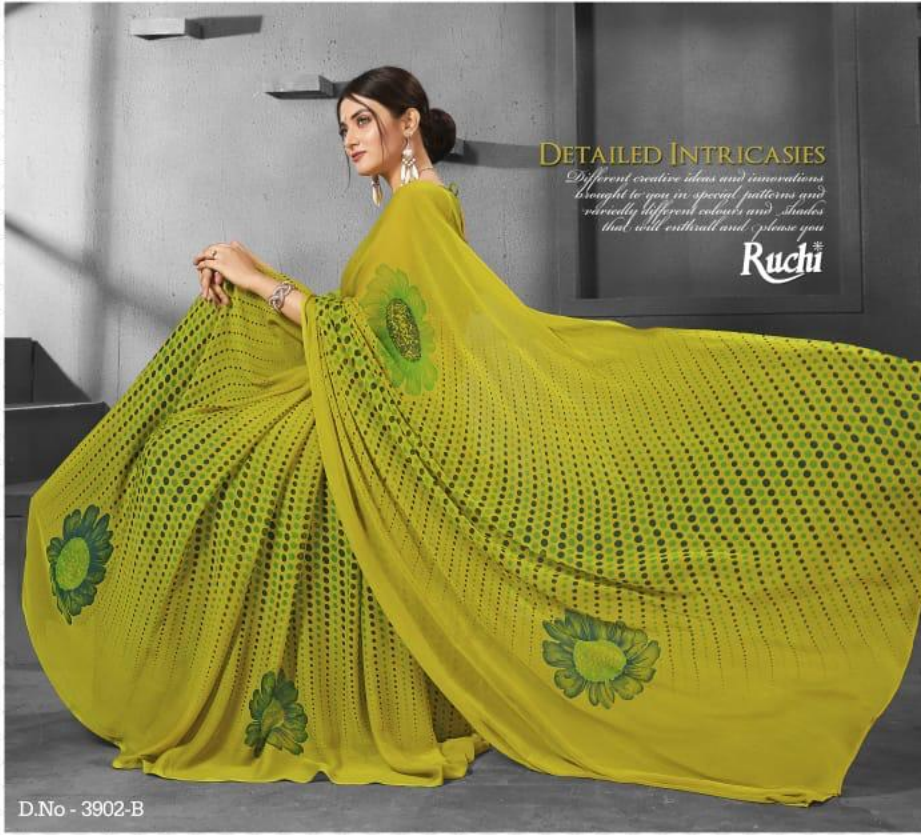

D.No - 3902-A

DETAILED INTRICASIES

Ruchi

D.No - 3902-B