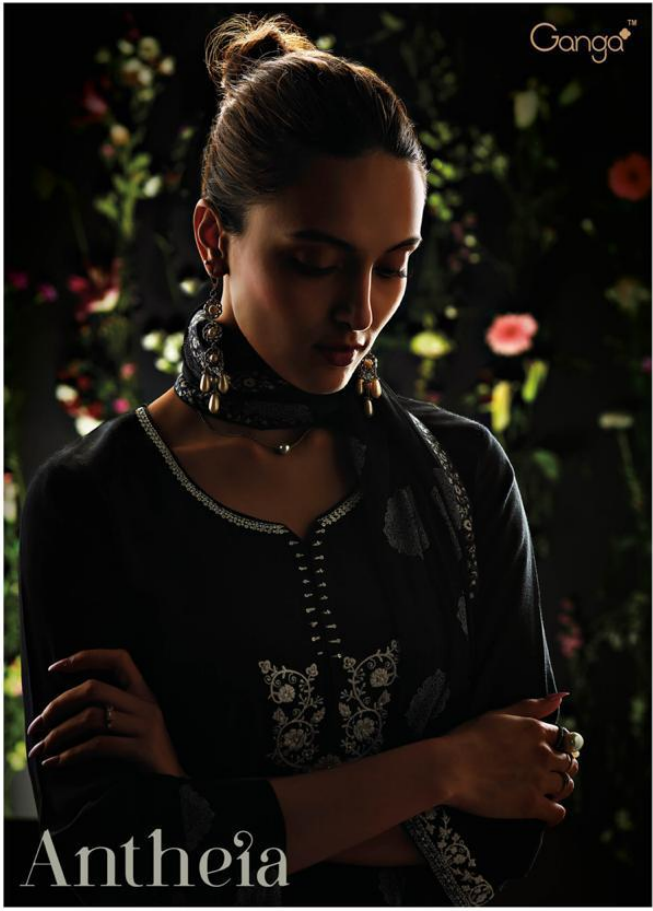

Ganga™

Antheia

ARJUN PRASAD PHOTOGRAPHY

M/S Ganga Fashions Pvt Ltd.