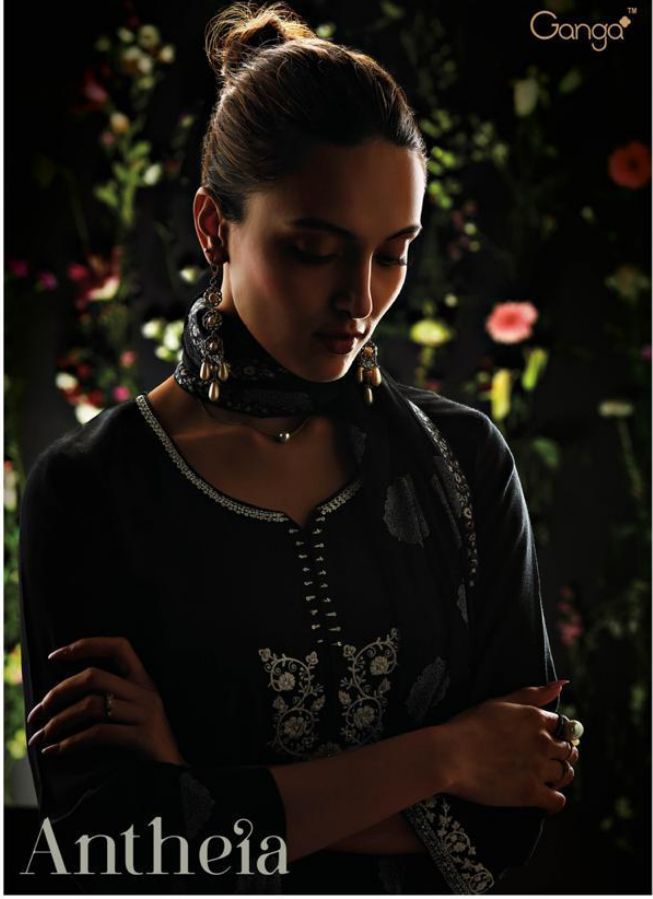

Ganga™

Antheia

ARJUN PRASAD PHOTOGRAPHY

M/S Ganga Fashions Pvt Ltd.