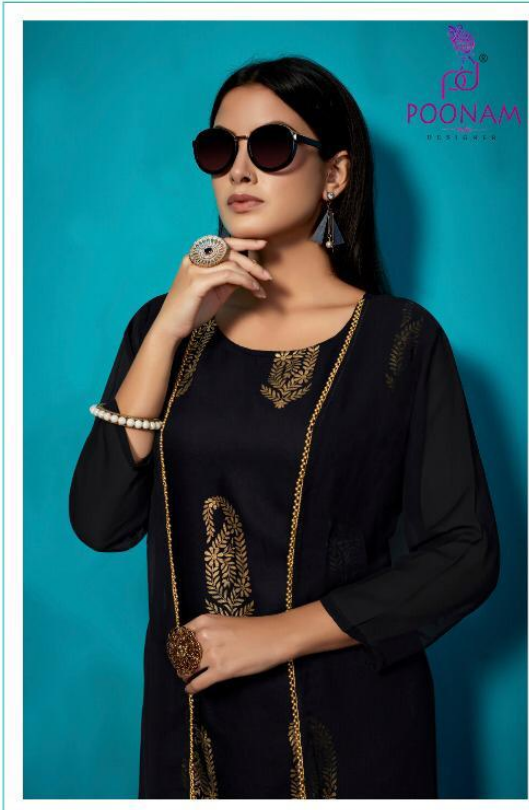

POONAM
DESIGNER

Goldie

POONAM
DESIGNER

Goldie

FASHION FOREVER
CAN BOUGHT

FASHION

1001

CREATIVITY
OF
Mullin imaginative

Goldie

SIZE. : M,L,XL,XXL

DESIGN NO.

FABRIC DETAIL

1001

COTTON SLUB WITH FOIL & GEORGETTE JACKET STYLE

Manufactured & Marketing By
Smit Creation

POONAM
DESIGNER