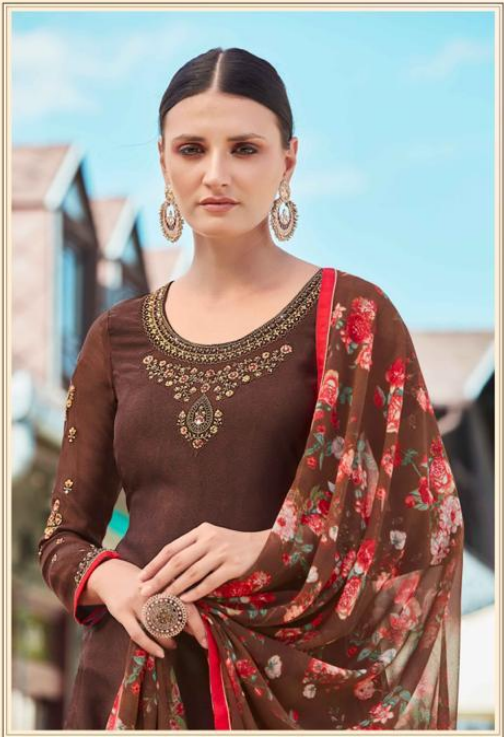

Lavina™

90003