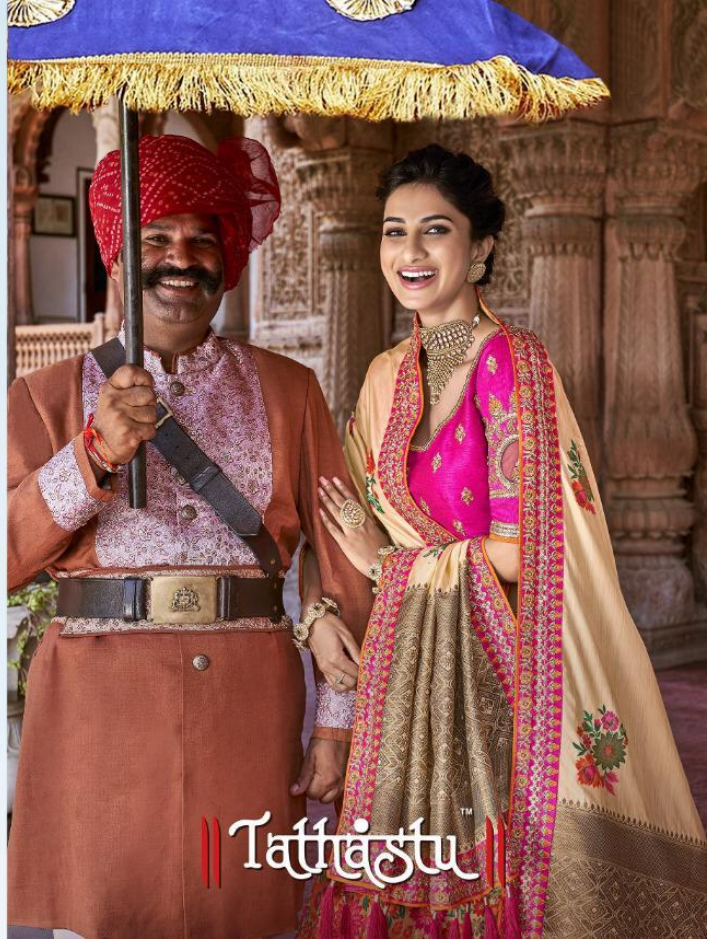

|| Tathastu ||

79,80, Bhagyoday Industrial Estate,
opp. Raghuvir bussiness empire, Aai mata road,
Parvat patia, Surat (Guj.) INDIA

SALES OFFICE