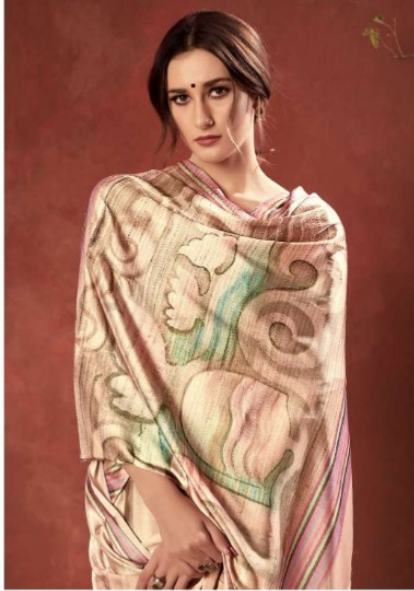

Apple

REFINED LUXURY
IT WAS ERA WHEN MEN WERE MEN

D.NO. 20405

Apple

REFINED LUXURY
IT WAS ERA WHEN MEN WERE MEN

D.NO. 20405

REALM OF FANTASY
FASHION'S LUXURIOUS ALLORE

D.NO. 20402

REALM OF FANTASY
EMBRACE SOPHISTICATED CHARM WITH THE SOFT
FEMININE OF CHIFFON.

D.NO. 20407

Apple

D.NO. 20401
(PRIMIUM CRAP)

D.NO. 20402
(PRIMIUM CRAP)

D.NO. 20403
(PRIMIUM CRAP)

D.NO. 20404
(PRIMIUM CRAP)

D.NO. 20405
(PRIMIUM CRAP)

D.NO. 20406
(PRIMIUM CRAP)

D.NO. 20407
(PRIMIUM CRAP)

D.NO. 20408
(PRIMIUM CRAP)

D.NO. 20409
(PRIMIUM CRAP)

D.NO. 20410
(PRIMIUM CRAP)

ETHEREAL APPEAL
SHOW OFF YOUR SOFTER SIDE THIS AUTUMN WITH FLIRTY,
FLOWING & FEMININE SILHOUETTES.