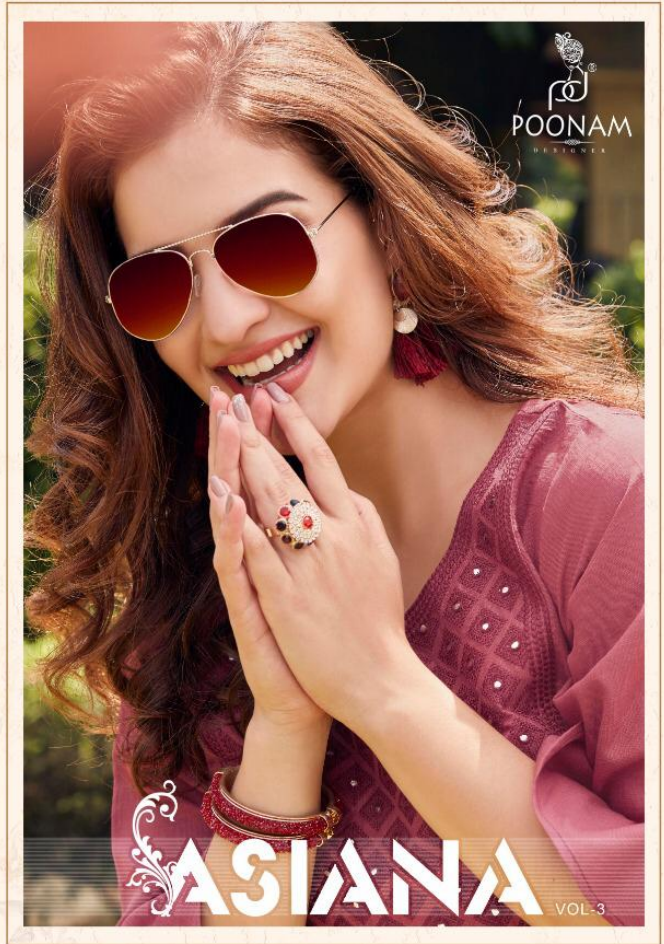

SHYAMAL

poonamdesigner786@gmail.com
WWW.poonamdesigner.COM

Manufactured & Marketing by
Smit Creation

*COMPLIMENTARY COPY NOT FOR SALE