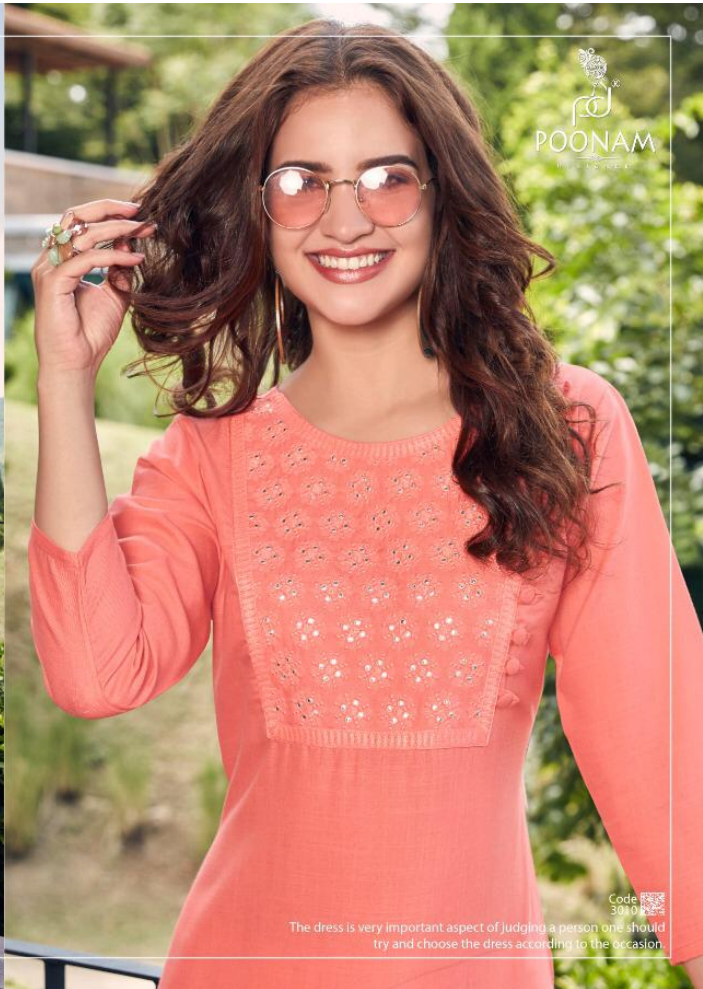

POONAM
DESIGNER

Code: 3010
The dress is very important aspect of judging a person one should try and choose the dress according to the occasion.