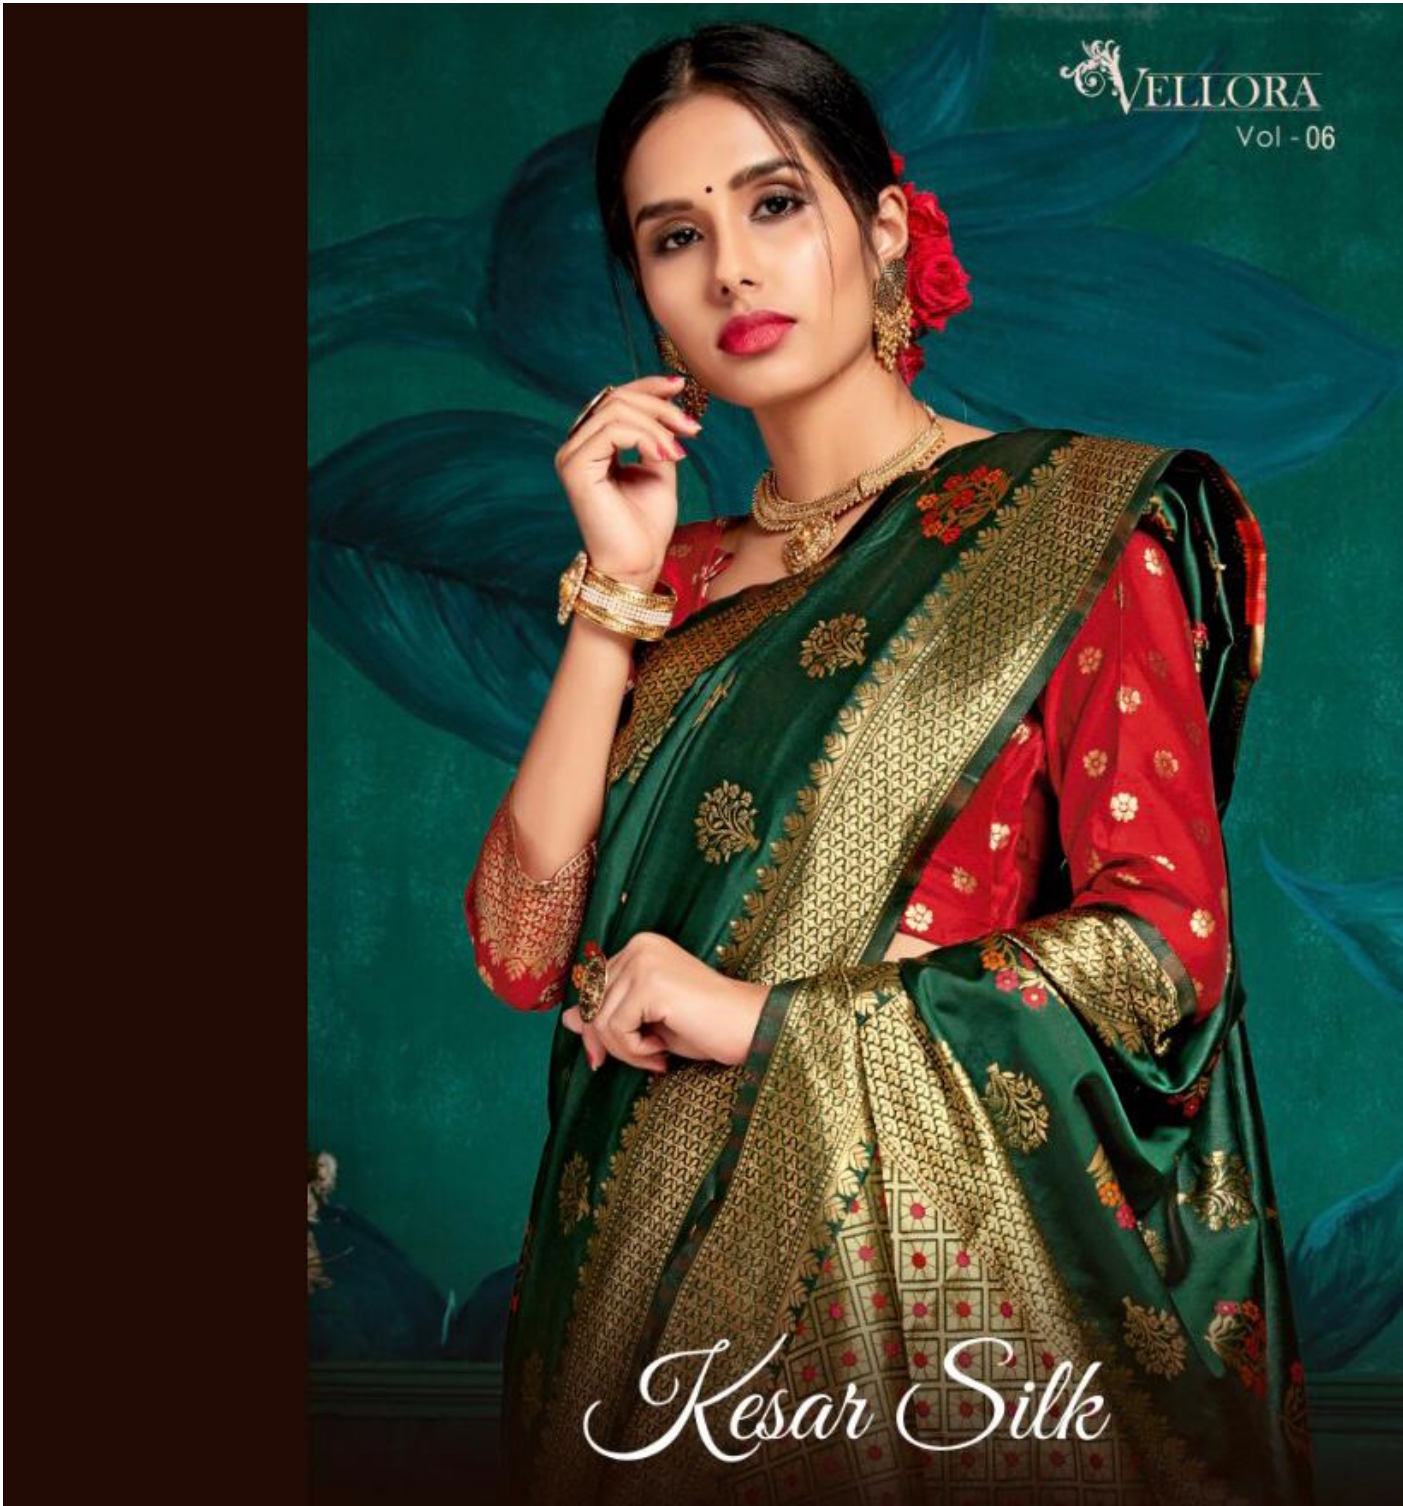

PAINTERLY STROKES
INDULGE IN GUL AHMED'S FLOATY
RENDERINGS....

1603

VELLORA

D.No.1603

PAINTERLY STROKES
INDULGE IN GUL AHMED'S FLOATY
RENDERINGS....

1603

VELLORA

D.No.1603

VELLORA
Vol - 06

Kesar Silk

ROARING AUTUMN
LUXURY HAS NEVER LOOKED THIS GOOD

1601

VELLORA

D.No.1601

VELLORA

1601

Vol : 6

| D NO. | FABRIC | PRICE |
|--------------|---------------|--------------|
| 1601 | BANARASI SILK | 975/- |
| 1602 | BANARASI SILK | 975/- |
| 1603 | BANARASI SILK | 975/- |
| 1604 | BANARASI SILK | 975/- |