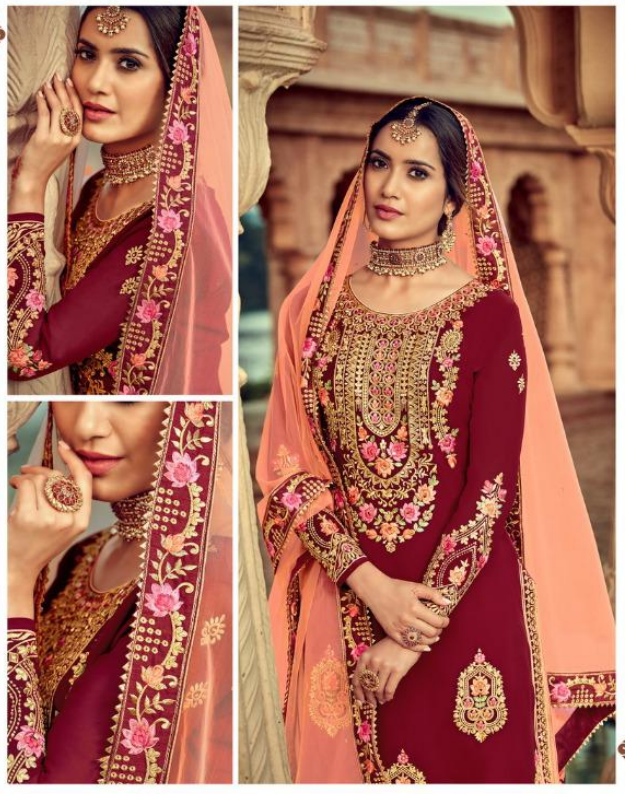

LOOK YOUNG
GRACEFULLY

RSE

D.No. 14503