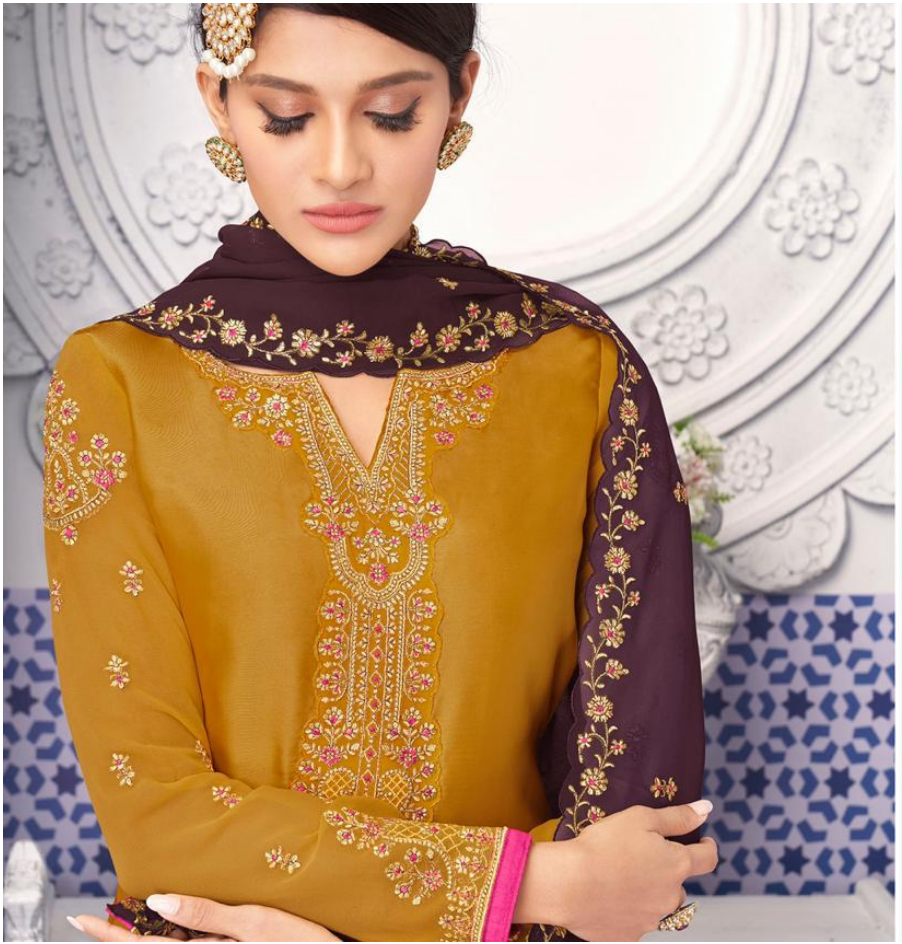

Product Details

TOP

Satin Georgette With Embroidery

Bottom

Heavy Embroidery Full
Stitch Garara

Dupatta

Heavy Embroidery Work

Lavina®

Lavina

10001

Lavina®
VOL.100

lavina®
10002

*Classic
Designs*
with feminine
charm....

Lavina®

10002