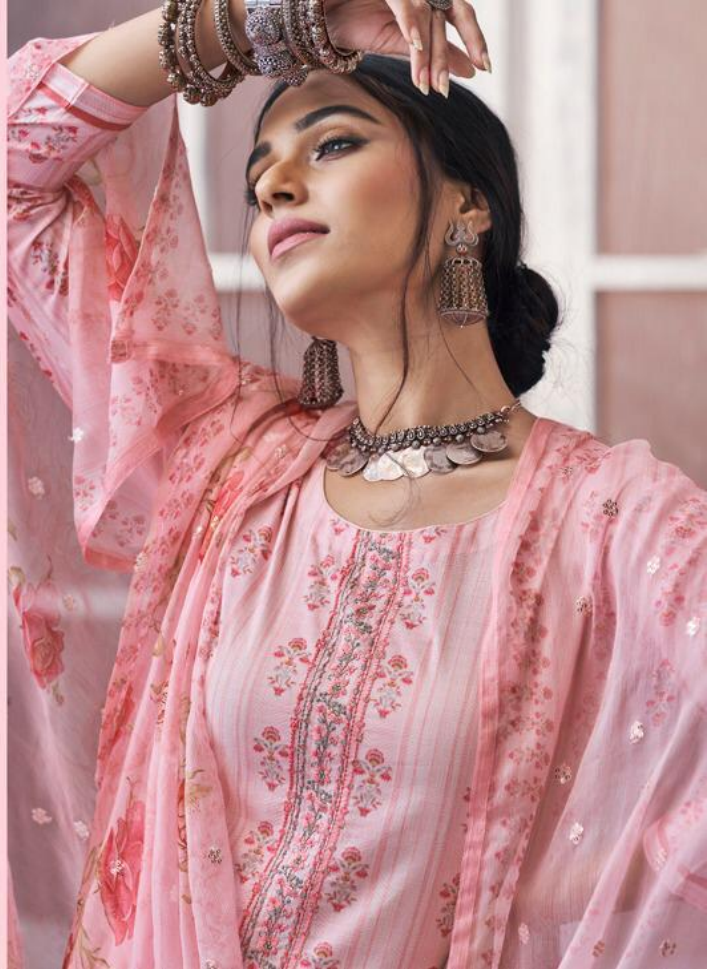

Ref. No. :

Date :

SOPHIA

RATE:1650/-

TOP

PURE SUPERIOR COTTON

FANCY EMBROIDERY WORK WITH DIGITAL PRINT

DUPATTA