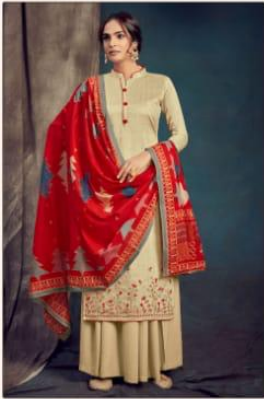

D.No.2501

D.No.2504