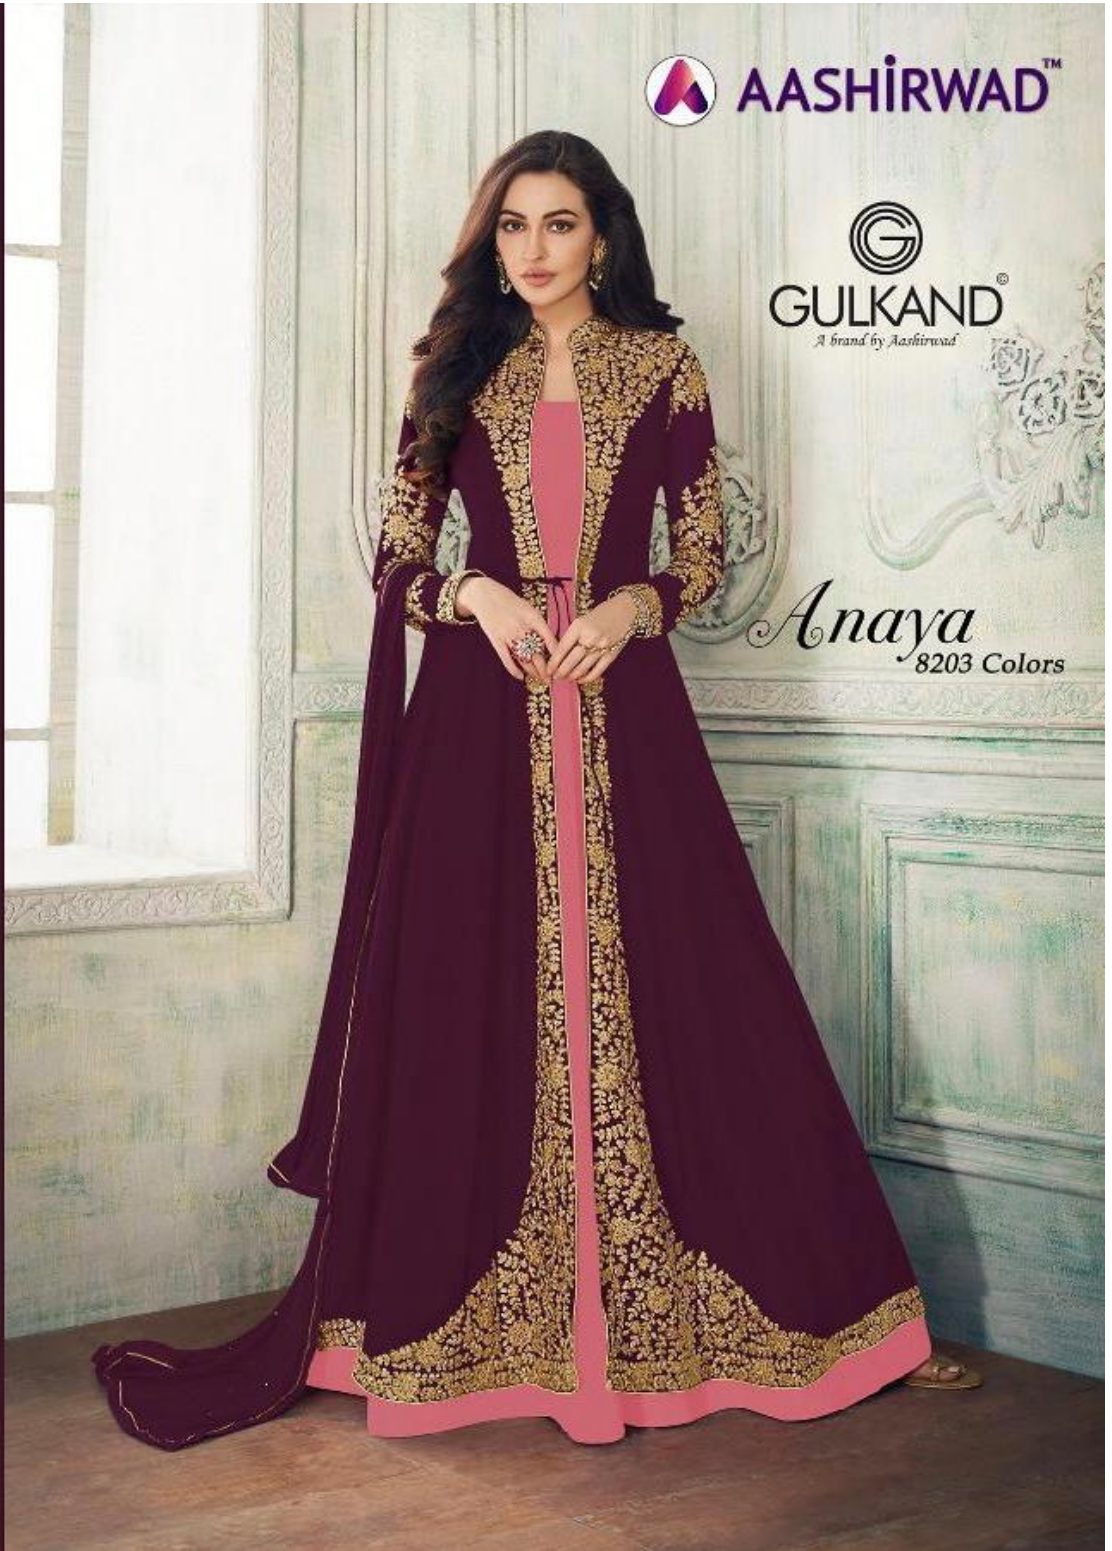

AASHIRWAD™

The Perfect Mismatch

Trends have never shaped of personality & evolution of character defines a style.

8203-B

AASHIRWAD™

The Perfect Mismatch

Trends have never shaped of personality & evolution of character defines a style.

8203-B

INSPIRE
BY THE 2008

 **AASHIRWAD™**

GULKAND®
A brand by Aashirwad

Anaya
8203 Colors

Act.
cts.

AASHIRWAD™

The Perfect Mismatch