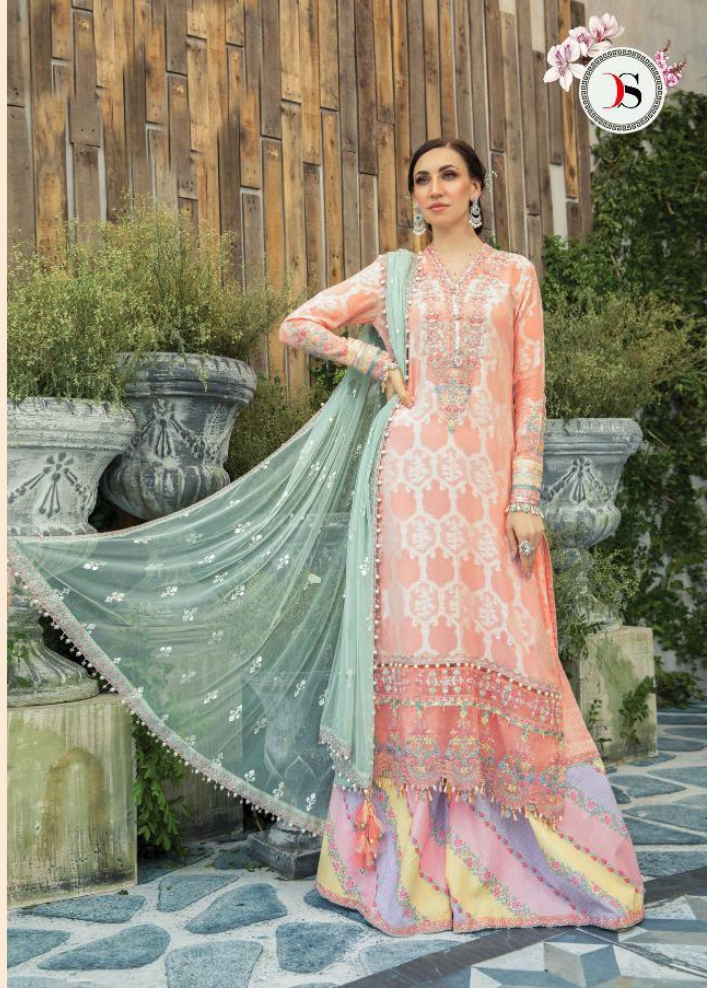

≡ 692 ≡

≡ 692 ≡

≡ 691 ≡

≡ 694 ≡

Maria.B
lawn-3 Super Nx

≡ 691 ≡

≡ 692 ≡

≡ 694 ≡

≡ 696 ≡

≡ 692 ≡

DEEPSY
suits

PRESENTING TO YOU OUR NEW CATALOGUE

Maria.B

lawn -3 Super Nx

DESIGN NO	CATLLOG NAME	DESGRIPTION	RATE
691	Maria.B lawn -3 Super Nx	TOP : Pure jam cotton print with embroidery patches BOTTOM : Semi loan print DUPATTA : Butterfly net with embroidery	899
692	Maria.B lawn -3 Super Nx	TOP : Pure cotton with heavy self embroidery BOTTOM : Semi loan DUPATTA : Chiffon print	899
694	Maria.B lawn -3 Super Nx	TOP : Pure cotton with heavy embroidery BOTTOM : Semi loan print DUPATTA : Pure cotton mal mal foil print	899
696	Maria.B lawn -3 Super Nx	TOP : Pure cotton with heavy embroidery BOTTOM : Semi loan print DUPATTA : Pure cotton mal mal foil print	899