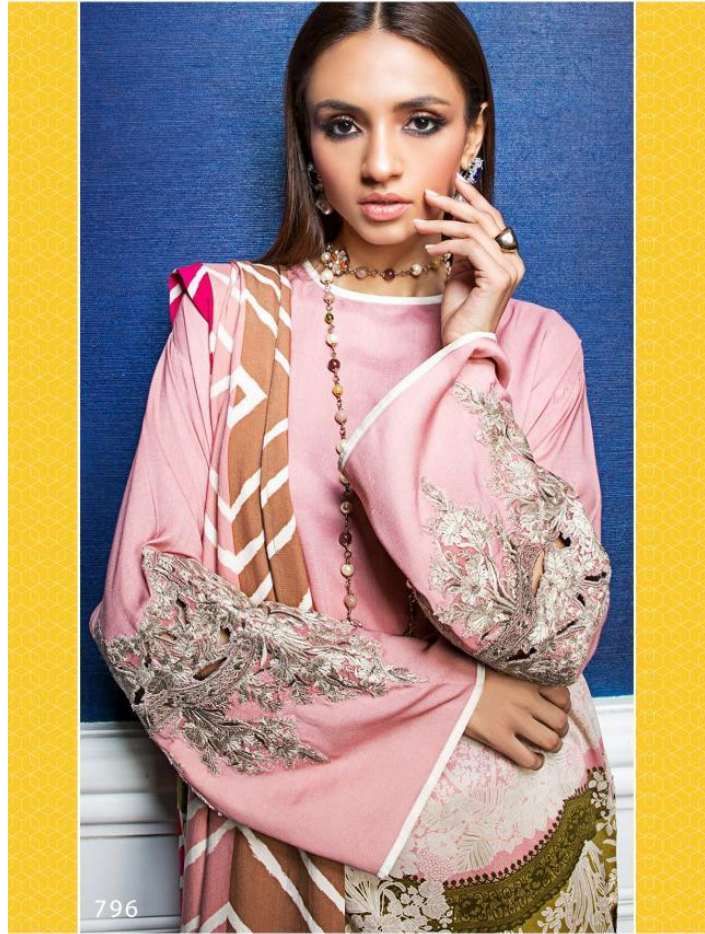

# • Dream JOY

**D**  
DEEPSY  
SUITS

Seize your happiness in every moment of life.

FASHIONS FADE. STYLE IS ETERNAL

BEAUTY

791

792

793