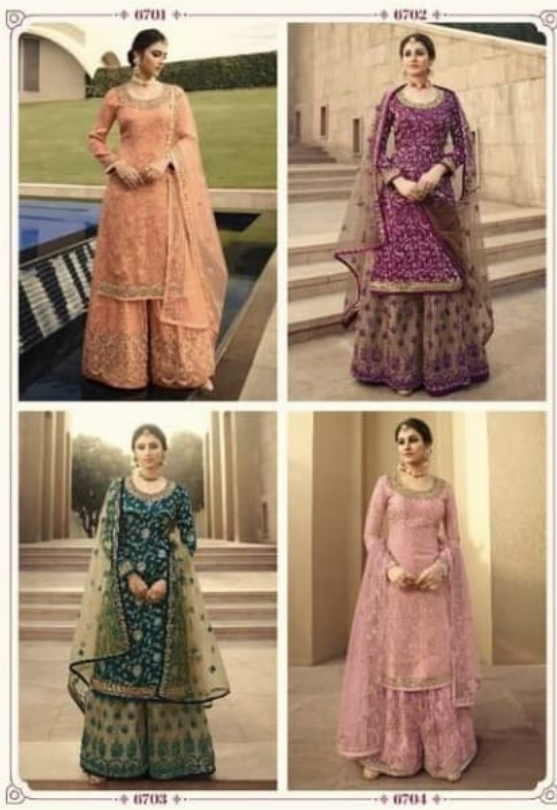

Nitya
VOL-167

Nitya
◆ 67106 ◆

m s c

Experience the glory of
❖ jewel-like attire ❖

Nitya[®]

Nitya
-+ 0704 +-

Nitya
→ 6702 ←

Nitya
+ 6701 +

Nitya

•+ 6703 •+

Nitya
VOL-167

Nitya
VOL-167

Experience the glory of
jewel-like attire ✦

Top : Dola Jaquard

Bottom : Net

Dupatta : Net