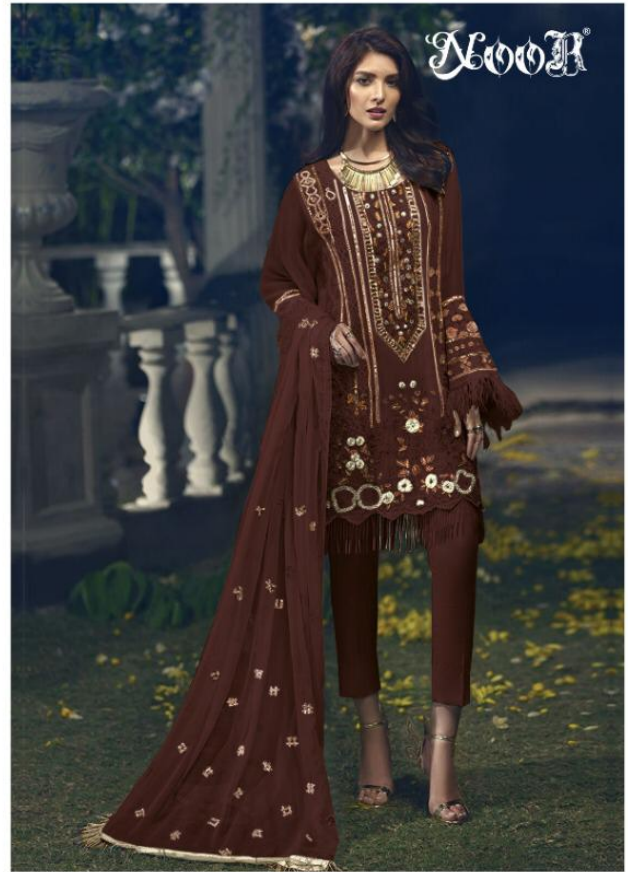

NOOR®

NOOR®

FABRIC DETAILS
 TOP- FOX GEORGEETE
 BOTTAM/INNER - SANTOON
 DUPPTA- HEAVY NAZMEEN

108-D

WASHING INSTRUCTION

 MACHINE WASH COLD.
 DRYCLEANABLE.
 MEDIUM IRON.
 DO NOT BLEACH.
 DO NOT WRING.
 DO NOT TUMBLE DRY.
 SPOT CLEANABLE.

FABRIC DETAILS

TOP- FOX GEORGEETE

BOTTAM/INNER - SANTOON

DUPPTA- HEAVY NAZMEEN

108-C

WASHING INSTRUCTION

MACHINE WASH COLD.
 DRYCLEANABLE.
 MEDIUM IRON.
 DO NOT BLEACH.
 DO NOT WRING.
 DO NOT TUMBLE DRY.
 SPOT CLEANABLE.

FABRIC DETAILS

TOP- FOX GEORGEETE

BOTTAM/INNER - SANTOON

DUPPTA- HEAVY NAZMEEN

108-E

WASHING INSTRUCTION

MACHINE WASH COLD.
 DRYCLEANABLE.
 MEDIUM IRON.
 DO NOT BLEACH.
 DO NOT WRING.
 DO NOT TUMBLE DRY.
 SPOT CLEANABLE.