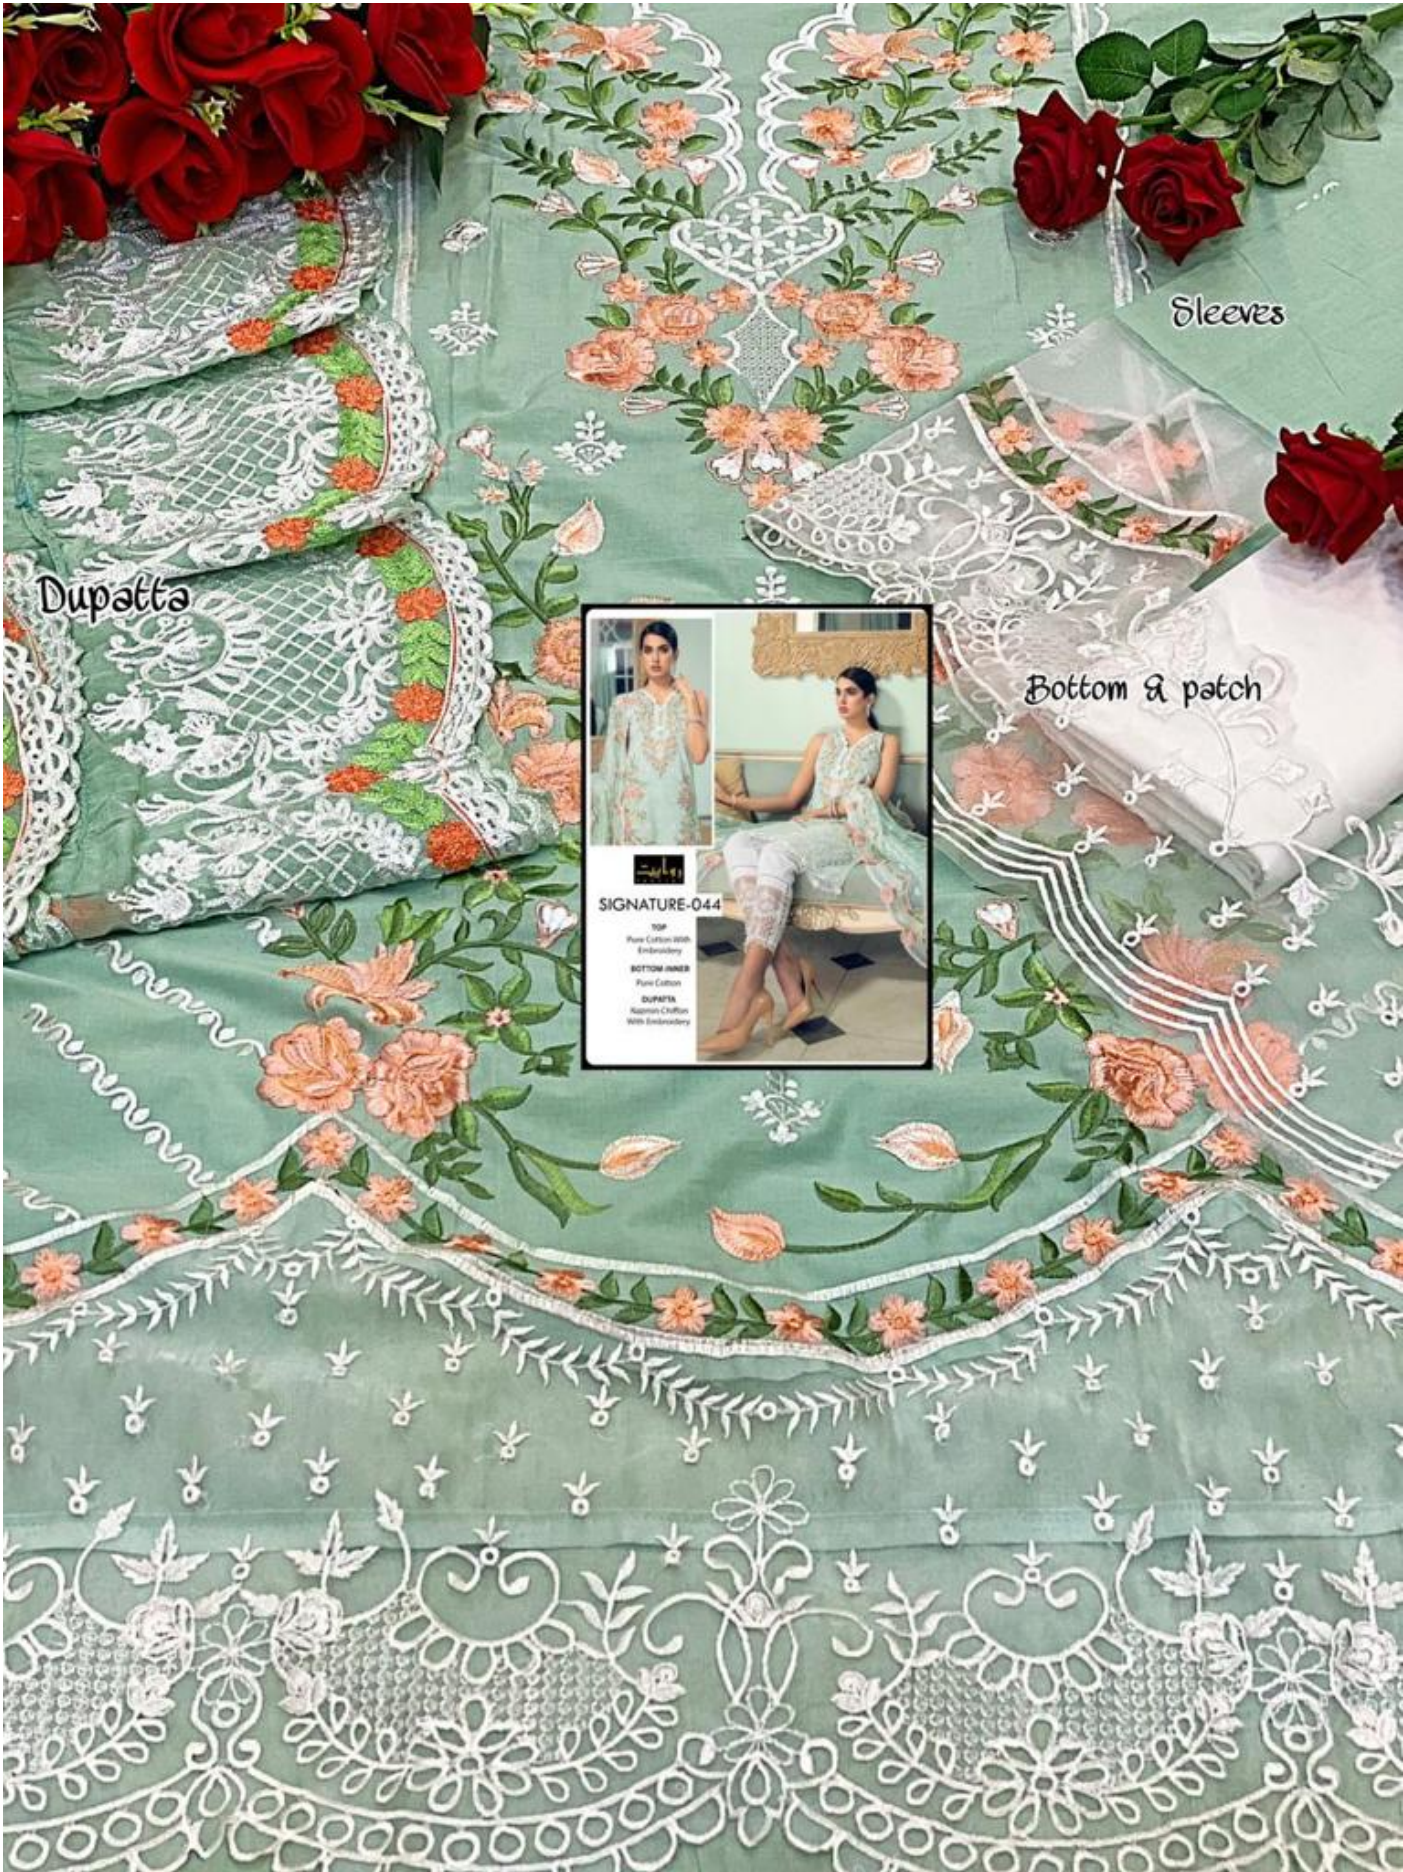

روایت
RAWAYAT

SIGNATURE-044

TOP

Pure Cotton With
Embroidery

BOTTOM-INNER

Pure Cotton

DUPATTA

Nazmin Chiffon
With Embroidery

SIGNATURE-044

TOP

Pure Cotton With
Embroidery

BOTTOM-INNER

Pure Cotton

DUPATTA

Nazmin Chiffon
With Embroidery

روایت
RAWAYAT

SIGNATURE-044

TOP

Pure Cotton With
Embroidery

BOTTOM-INNER

Pure Cotton

DUPATTA

Nazmin Chiffon
With Embroidery

Dupatta