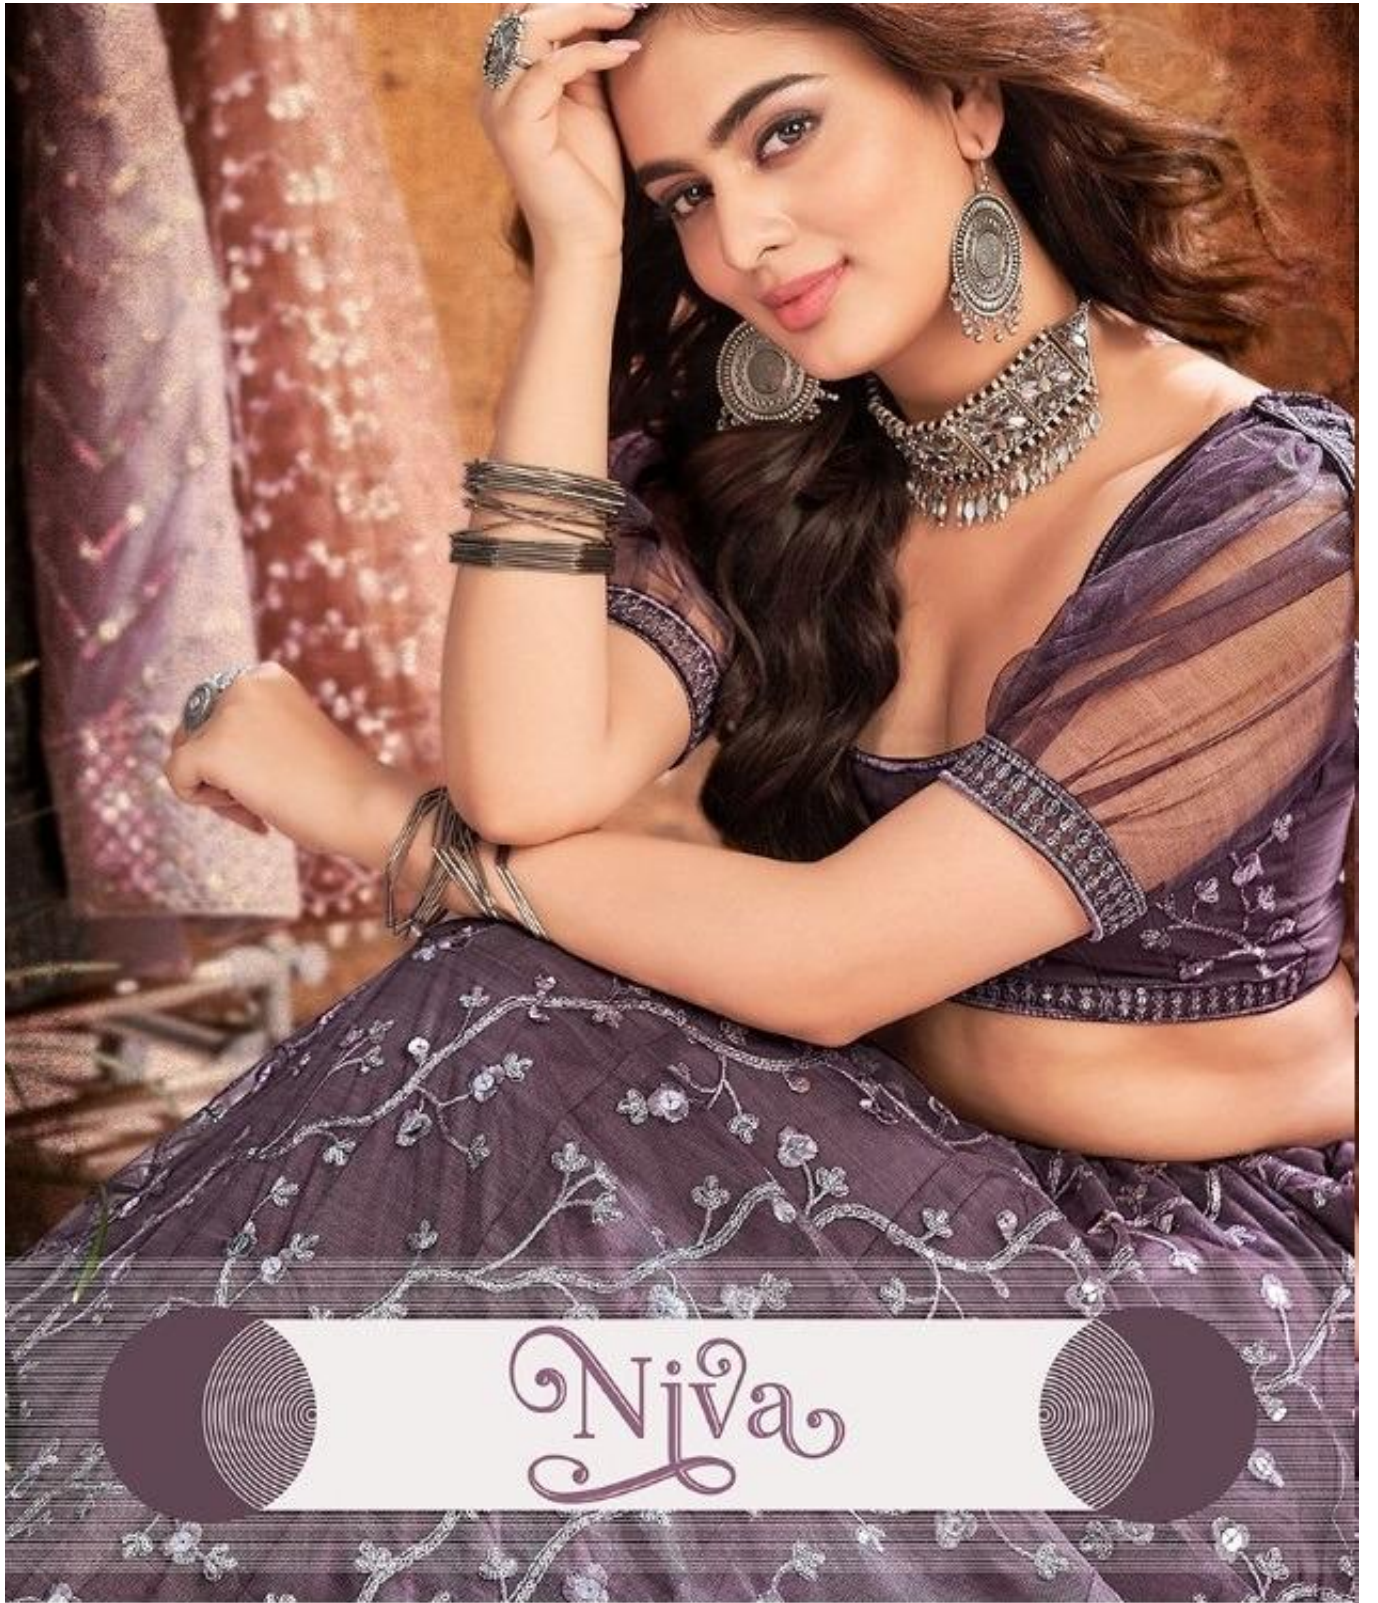

TOTAL DESIGNS : 5

AVERAGE RATE : 2140/-

TOTAL AMOUNT : 10700/-

PANVI

beauty
is
within
*She is beautiful in
her own way
She is full of hopes and dreams!
She is rare, she is real!
She is a poet,
which has all emotions!*
D.No-1084