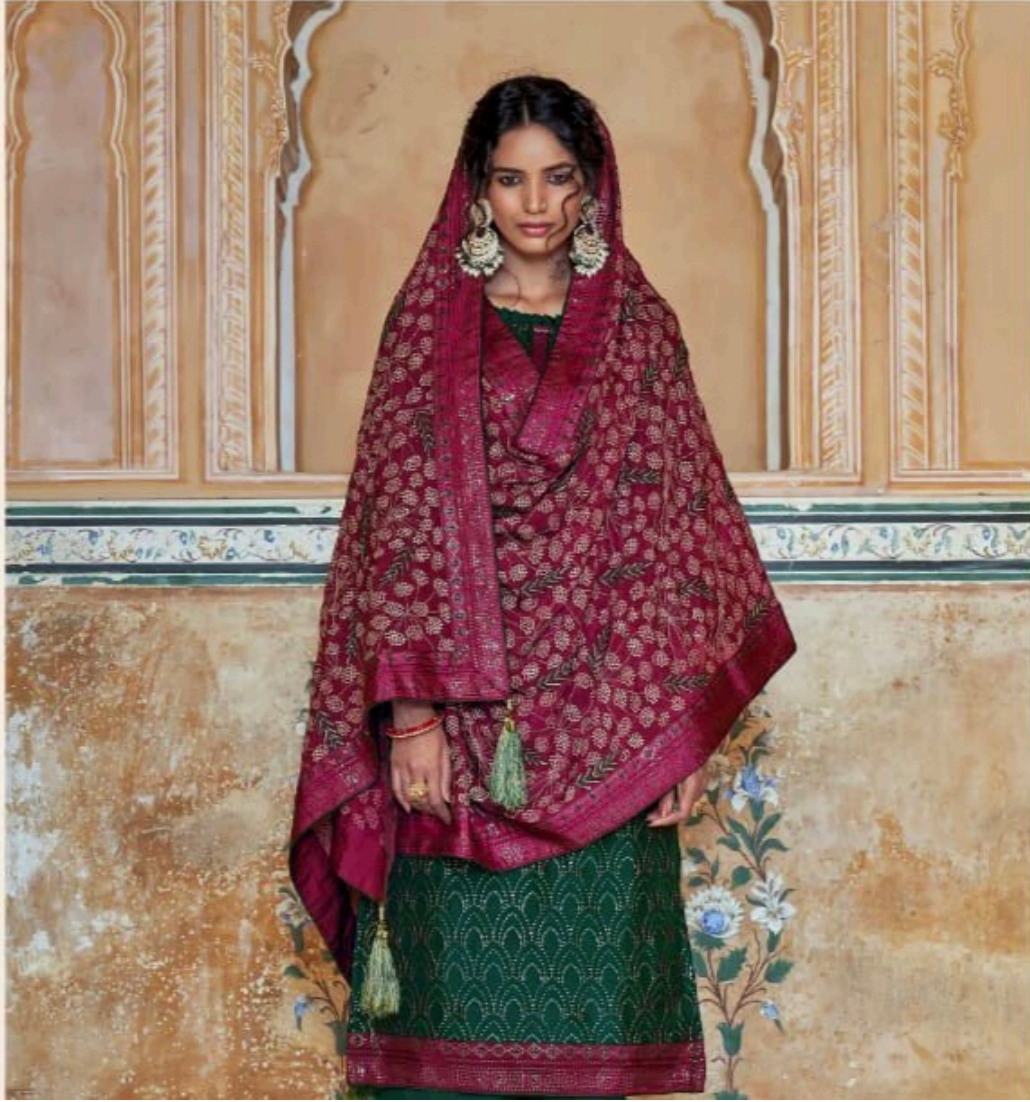

AMYRA
Designer

Magic₂