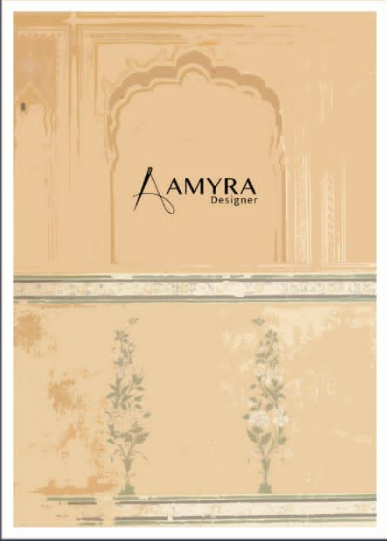

# Magic<sub>2</sub>

AMYRA  
Designer

# Magic<sub>2</sub>

AMYRA  
Designer  
Magic | 1007

AMYRA  
Designer  
Magic<sub>2</sub>

Magic | 1005

Magic | 1006

Magic | 1007

Magic | 1008

AMYRA  
Designer  
Magic | 1007

AMYRA  
Designer  
Magic | 1005

AMYRA  
Designer  
Magic | 1008

AMYRA  
Designer

Magic | 1006

AMYRA  
Designer

# Magic<sub>2</sub>

FABRIC DETAIL

TOP- Heavy Chinon

BOTTAM-Pure Heavy Dull Santoon

DUPOTTA-HEAVY CHINON

AMYRA  
Designer  
Magic | 1007