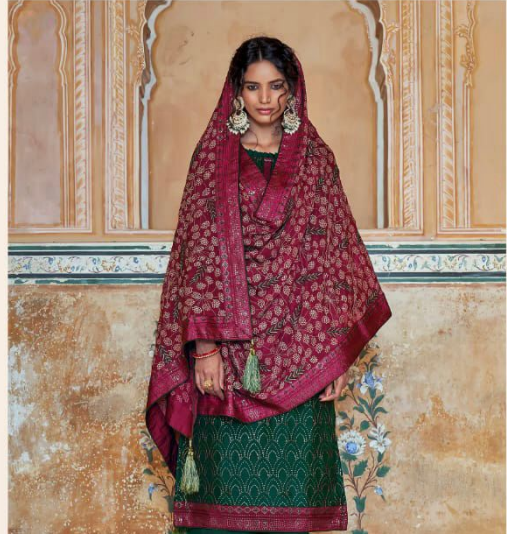

# Magic<sub>2</sub>

FABRIC DETAIL

TOP- Heavy Chinon

BOTTAM-Pure Heavy Dull Santoon

DUPOTTA-HEAVY CHINON

AMYRA  
Designer  
Magic | 1007