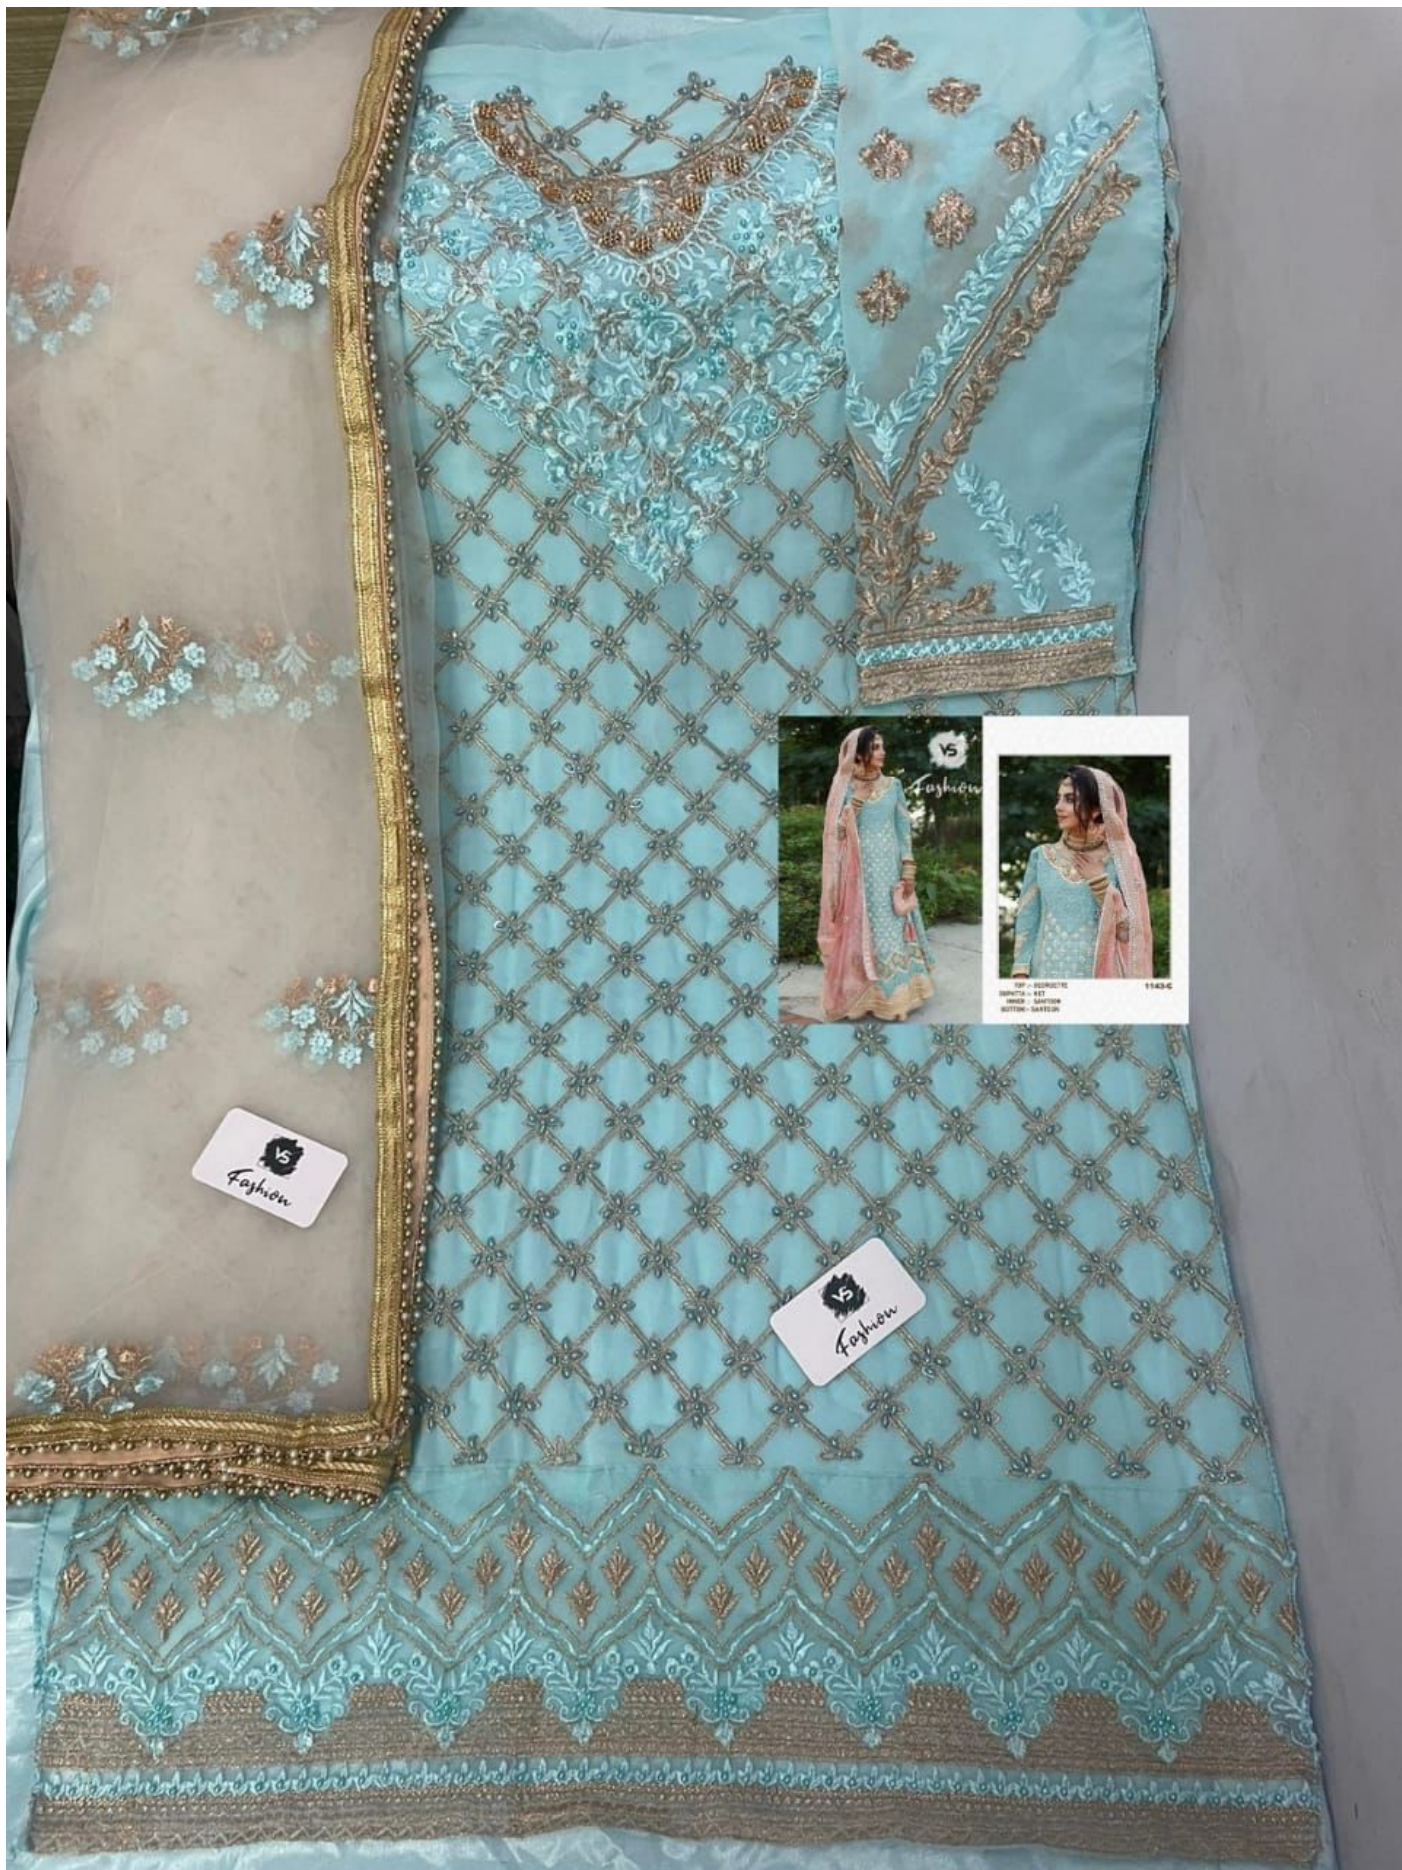

TOP :- GEORGETTE
DUPATTA :- NET
INNER :- SANTOON
BOTTOM:- SANTOON

TOP :- GEORGETTE
DUPATTA :- NET
INNER :- SANTOON
BOTTOM:- SANTOON

VS
Fashion

VS
Fashion