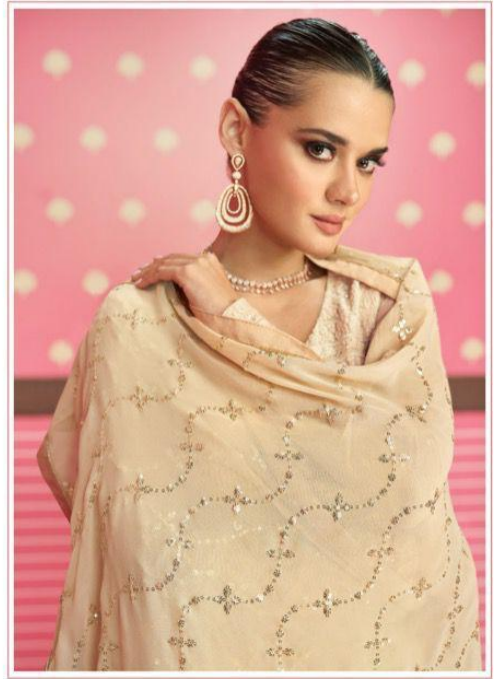

SAYURI[®]
Designer

Safeena

SAYURI[®]
Designer

Safeena

SAYURI[®]
—designer—

SAYURI[®]
—Designer—

◆ 5203 ◆

SAYURI[®]
—Designer—

◆ 5201 ◆

5201

5202

5203

SAYURI[®]
Designer
Safeena

SAYURI[®]
—Designer—

◆ 5202 ◆

Safeena

TOP

REAL GEORGETTE
(FREE SIZE STITCHED)

BOTTOM

DULL SANTOON

DUPTTA

REAL GEROGETTE
(EMBROIDERED)

~ PRICE -2699 ~
GST 12% EXTRA

SAYURI[®]
Designer