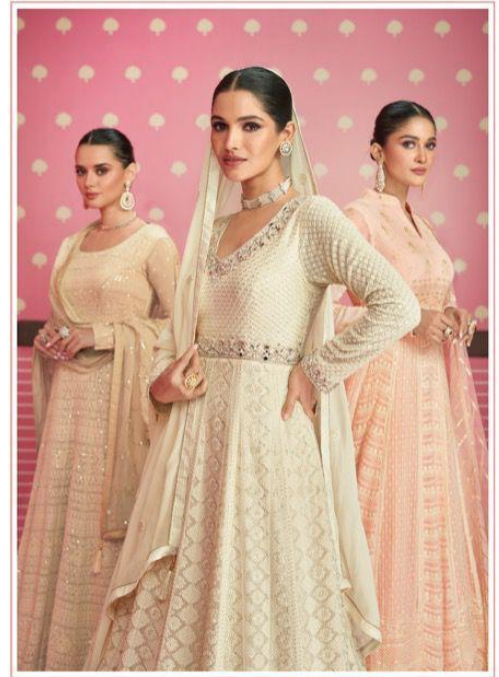

SAYURI[®]
Designer

Safeena

SAYURI[®]
Designer

Safeena

SAYURI[®]
—designer—

SAYURI[®]
—Designer—

◆ 5203 ◆

SAYURI[®]
—Designer—

◆ 5201 ◆

5201

5202

5203

SAYURI[®]
Designer
Safeena

SAYURI[®]
—Designer—

◆ 5202 ◆

Safeena

TOP

REAL GEORGETTE
(FREE SIZE STITCHED)

BOTTOM

DULL SANTOON

DUPTTA

REAL GEROGETTE
(EMBROIDERED)

~ PRICE -2699 ~
GST 12% EXTRA

SAYURI[®]
Designer