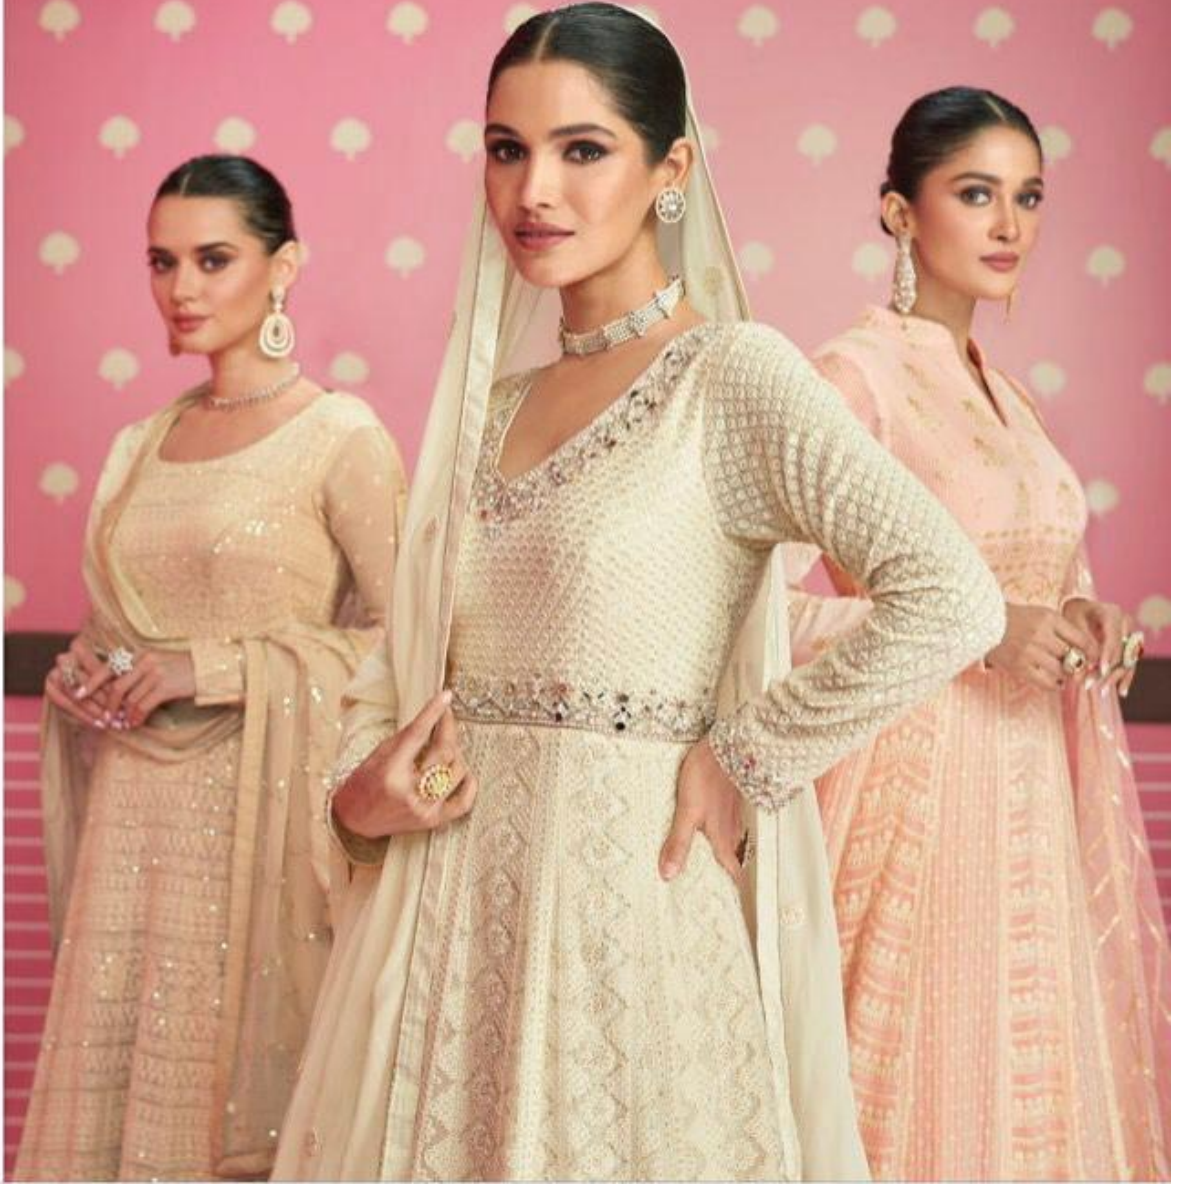

SAYURI®
Designer
Safeena